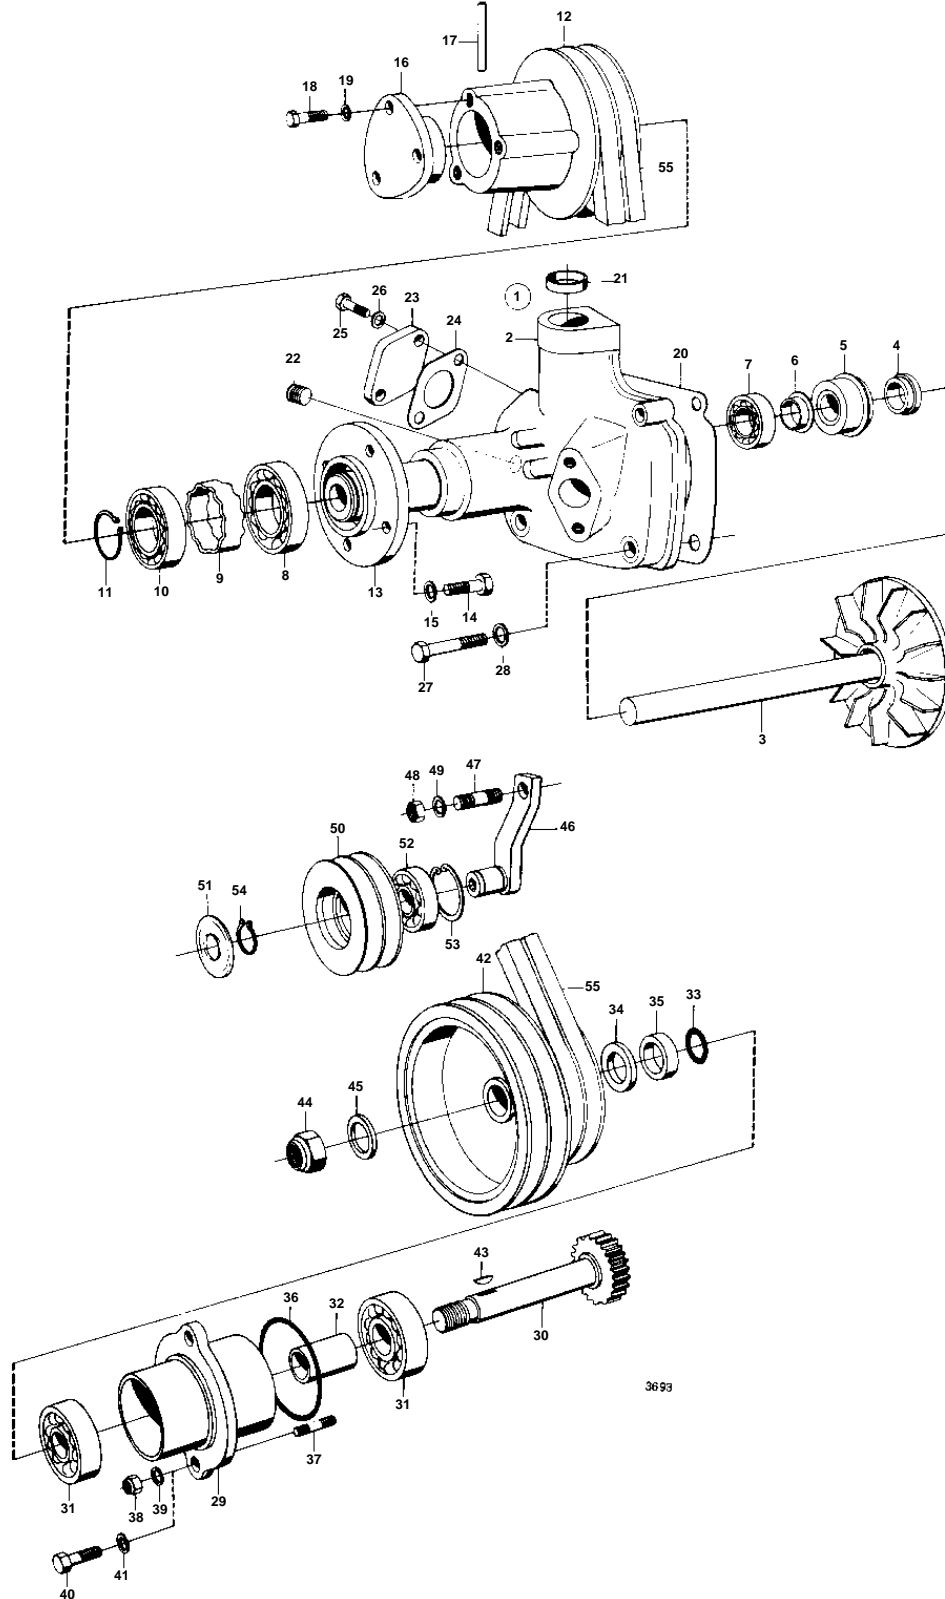

MD70B,TMD70B,TAMD70B,AQD70B

**CIRCULATION PUMP AND DRIVE DEVICE WITH INSTALLATION  
COMPONENTS: 875636**

**02B**

MD70B,TMD70B,TAMD70B,AQD70B

| REF | PART NO. | QTY | DESCRIPTION                             | SEE SEC. | NOTES                            |
|-----|----------|-----|-----------------------------------------|----------|----------------------------------|
| 1   | 875636   | 1   | Water pump                              |          | REPL BY 843417                   |
| 2   |          | 1   | · HOUSING                               |          |                                  |
| 3   | 421148   | 1   | · Shaft                                 | IK       |                                  |
| 4   | 421306   | 1   | · Wear ring                             | IK       |                                  |
| 5   | 1545283  | 1   | · Sealing ring                          | IK       |                                  |
| 6   | 70913    | 1   | · Deflector                             | IK       |                                  |
| 7   | 181670   | 1   | · Ball bearing                          | IK       |                                  |
| 8   | 181538   | 1   | Ball bearing                            |          |                                  |
| 9   | 823145   | 1   | Spacer sleeve                           |          |                                  |
| 10  | 19258    | 1   | Ball bearing                            |          |                                  |
| 11  | 914462   | 1   | Lock ring                               |          |                                  |
| 12  | 823129   | 1   | Pulley                                  |          |                                  |
| 13  | 823130   | 1   | Companion flange                        |          |                                  |
| 14  | 955524   | 3   | Screw                                   |          |                                  |
| 15  | 941907   | 3   | Spring washer                           |          |                                  |
| 16  | 823131   | 1   | Companion flange                        |          |                                  |
| 17  | 951970   | 1   | Pin                                     |          |                                  |
| 18  | 955525   | 3   | Screw                                   |          |                                  |
| 19  | 941907   | 3   | Spring washer                           |          |                                  |
| 20  | 421215   | 1   | Gasket                                  | IK       |                                  |
| 21  | 420162   | 1   | Seal, SEAL                              | IK       | 02B-0450<br>02B-0400<br>02B-0550 |
| 22  | 952076   | 1   | Plug                                    |          |                                  |
| 23  | 824339   | 1   | Cover                                   |          | MD70B, TMD70B.                   |
| 24  | 420171   | 1   | Gasket                                  | IK       | MD70B, TMD70B.                   |
| 25  | 940135   | 2   | Screw                                   |          | MD70B, TMD70B.                   |
| 26  | 941907   | 2   | Spring washer                           |          | MD70B, TMD70B.                   |
| 27  | 940161   | 6   | Screw                                   |          |                                  |
| 28  | 941907   | 6   | Spring washer                           |          |                                  |
| 29  | 843661   | 1   | Bearing housing                         |          |                                  |
| 30  | 896604   | 1   | Gear                                    |          |                                  |
| 31  | 183731   | 2   | Ball bearing                            |          |                                  |
| 32  | 896605   | 1   | Spacer sleeve                           |          |                                  |
| 33  | 925059   | 1   | O-ring                                  | IK       |                                  |
| 34  | 896672   | 1   | Spacer sleeve                           |          |                                  |
| 35  | 941899   | 1   | Oil sealing ring                        | IK       |                                  |
| 36  | 925254   | 1   | O-ring                                  | IK       |                                  |
| 37  | 953259   | 2   | Stud                                    |          | MD70B, TMD70B.. TAMD70C,AQD70C.  |
| 38  | 955827   | 2   | Nut                                     |          | MD70B, TMD70B.. TAMD70C,AQD70C.  |
| 39  | 942336   | 2   | Spring washer                           |          | MD70B, TMD70B.. TAMD70C,AQD70C.  |
| 40  | 940115   | 2   | Screw                                   |          | TAMD70B, AQD70B, TMD70B.         |
| 41  | 942336   | 2   | Spring washer                           |          | TAMD70B, AQD70B, TMD70B.         |
| 42  | 823134   | 1   | Pulley                                  |          |                                  |
| 43  | 910115   | 1   | Key                                     |          |                                  |
| 44  | 959399   | 1   |                                         |          |                                  |
| 45  | 955900   | 1   | Washer                                  |          |                                  |
| 46  | 465473   | 1   | Lever                                   |          | 121                              |
| 47  | 953351   | 1   | Stud                                    |          | 121 L=70 MM                      |
| 48  | 955828   | 1   | Nut                                     |          |                                  |
| 49  | 941911   | 1   | Spring washer                           |          |                                  |
| 50  | 822551   | 1   | Pulley                                  |          |                                  |
| 51  | 420416   | 1   | Protecting plate                        |          |                                  |
| 52  | 1544092  | 1   | Ball bearing                            |          |                                  |
| 53  | 914533   | 1   | Snap ring                               |          |                                  |
| 54  | 914462   | 1   | Lock ring                               |          |                                  |
| 55  | 958346   | 1   | V-belt set                              |          |                                  |
|     | 875474   | 1   | Repair kit, REPAIR KIT CIRCULATION PUMP |          |                                  |