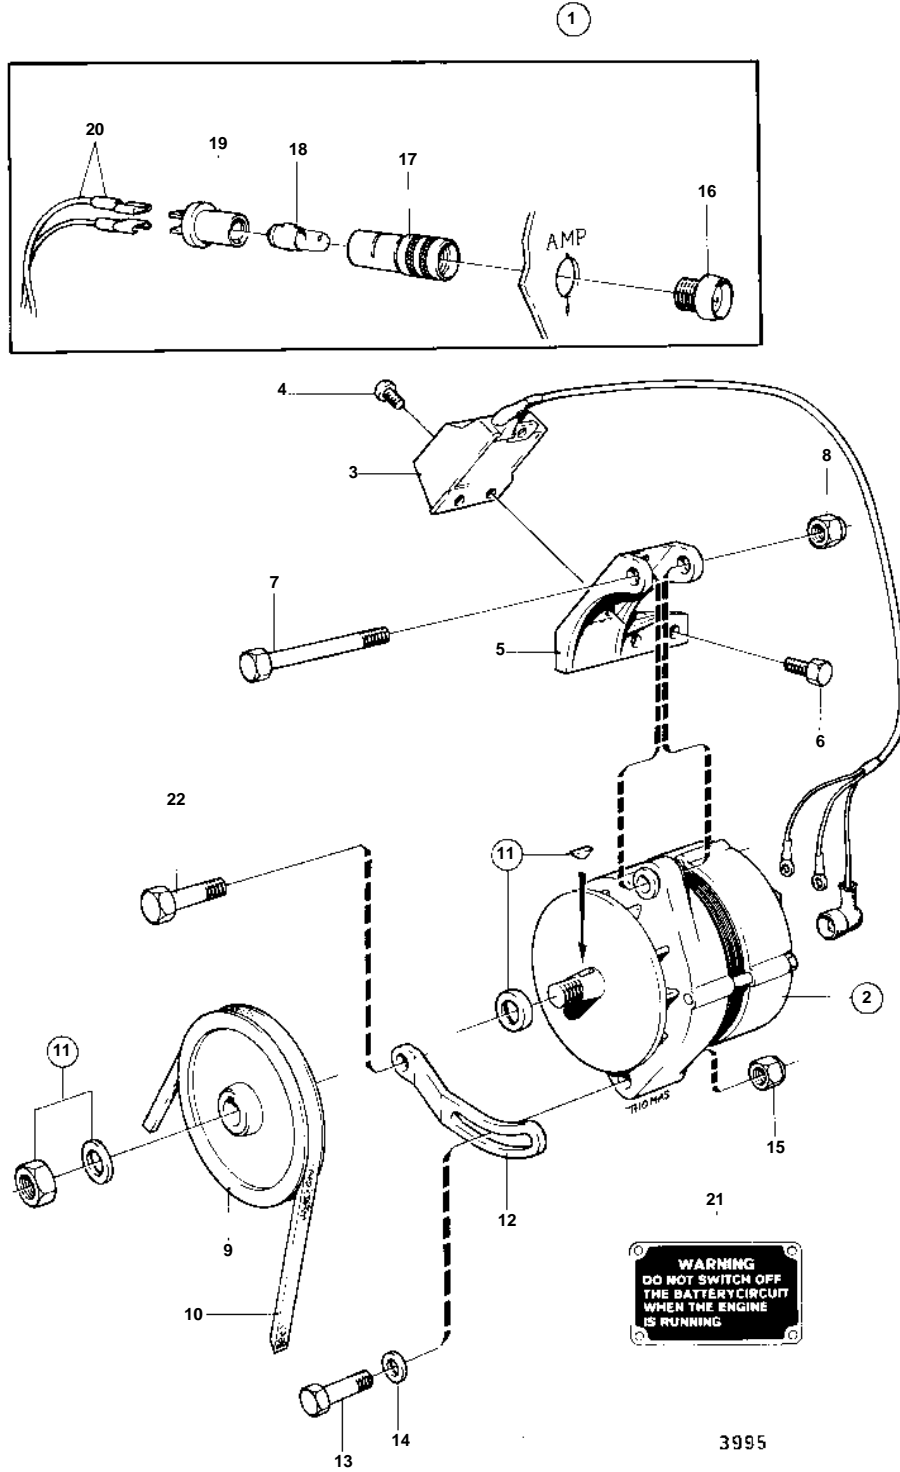

MD6A,MD6A/100S,MD6A/COMBI

MD6A,MD6A/100S,MD6A/COMBI

REF	PART NO.	QTY	DESCRIPTION	SEE SEC.	NOTES
1	840249	1	Alternator kit		
2	827348	1	· Alternator		REPL BY 834965
				030-0950	
	834965	1			REPL BY 841380
				030-1000	
	841380	1	· Alternator		REPL BY 841770
				030-1000	
	841770	1	· Alternator		
			· Bulletin 49-04	49-04-EN	Alternators
2				030-1000	
3	843547	1	· Regulator		(827089)
4	956090	3	· Screw		
5	840245	1	· Bracket		
6	955315	2	· Screw		
7	955700	1	· Screw		EARLY TYPE, L = 83 MM
	955328	1	· Screw		LATE TYPE, L = 80 MM
8	950375	1	· Nut		EARLY TYPE
	945654	1	· Nut		LATE TYPE
9	840248	1	· Pulley		
10	958326	1	· V-belt		
11	1560928	1	· Mounting kit		
12	840247	1	· Tensioner		
13	940186	1	· Screw		EARLY TYPE, L = 38 MM
	955298	1	· Screw		LATE TYPE, L = 40 MM
14	191172	1	· Washer		
15	950353	1	· Lock nut		EARLY TYPE
	946036	1	· Lock nut		LATE TYPE
16	827766	1	· Lens		
17	819350	1	· Sleeve		
18	19923	1	· Bulb		
19	808175	1	· Bulb socket		
20		X	· CABLES AND TERMINALS	030-1350	
21	821042	1	· Sign		
22			· SCREW		SEE GROUP 2A