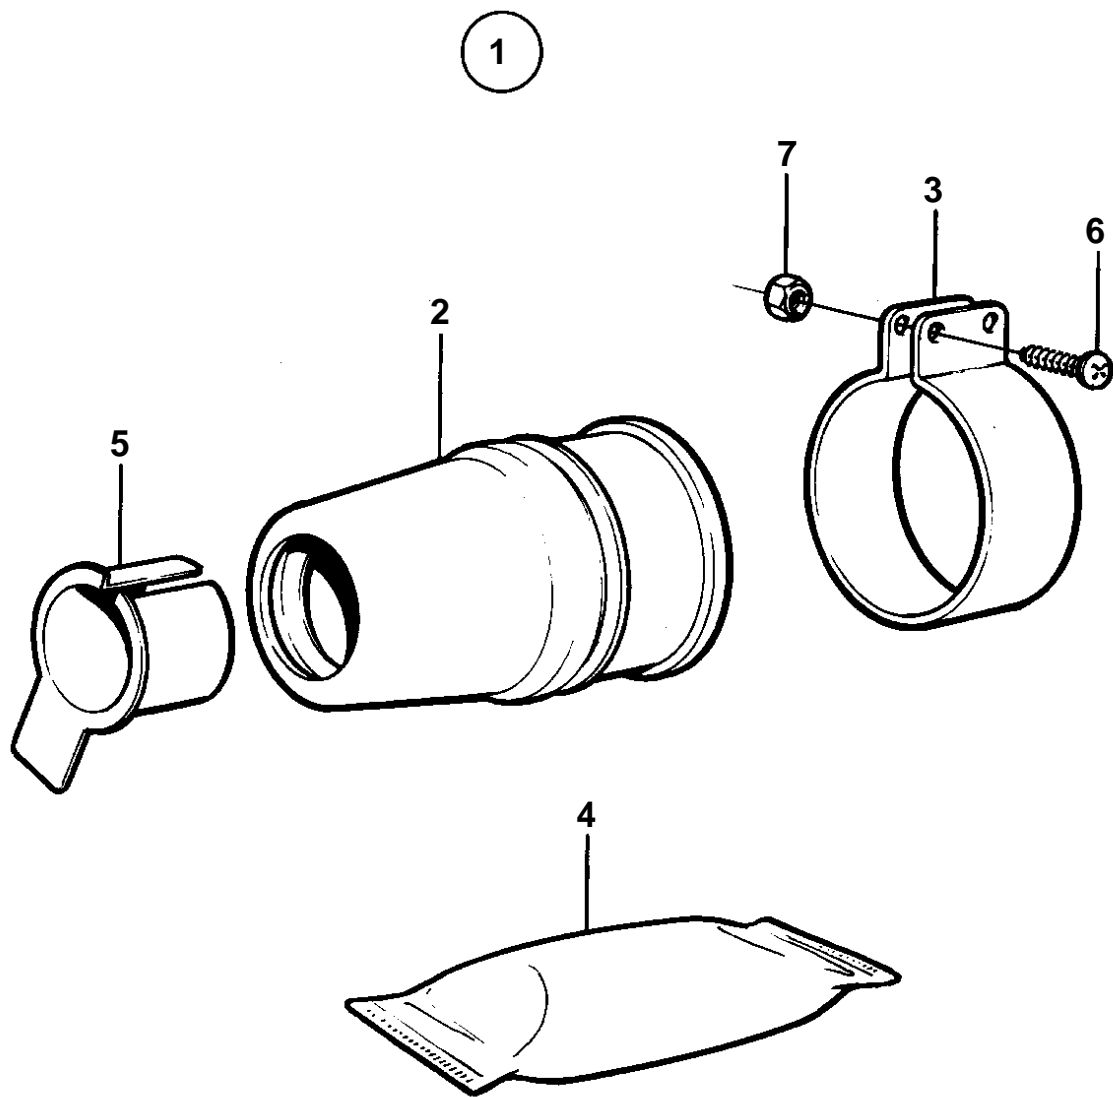

MD40A,TMD40A,TMD40B,TMD40C,TAMD40A,TAMD40B

6147

MD40A,TMD40A,TMD40B,TMD40C,TAMD40A,TAMD40B

REF	PART NO.	QTY	DESCRIPTION	SEE SEC.	NOTES
1	828254	1	Seal		D = 25 MM
			Bulletin P-44-6-1	P-44-6-1-EN	Rubber Stuffing Box
2		1	• STUFFING BOX		
3	828142	1	• Clamp		
4	828250	1	• Grease		
5		1	• UNIVERSAL SLEEVE		
6	949418	2			
7	966170	2	• Nut		