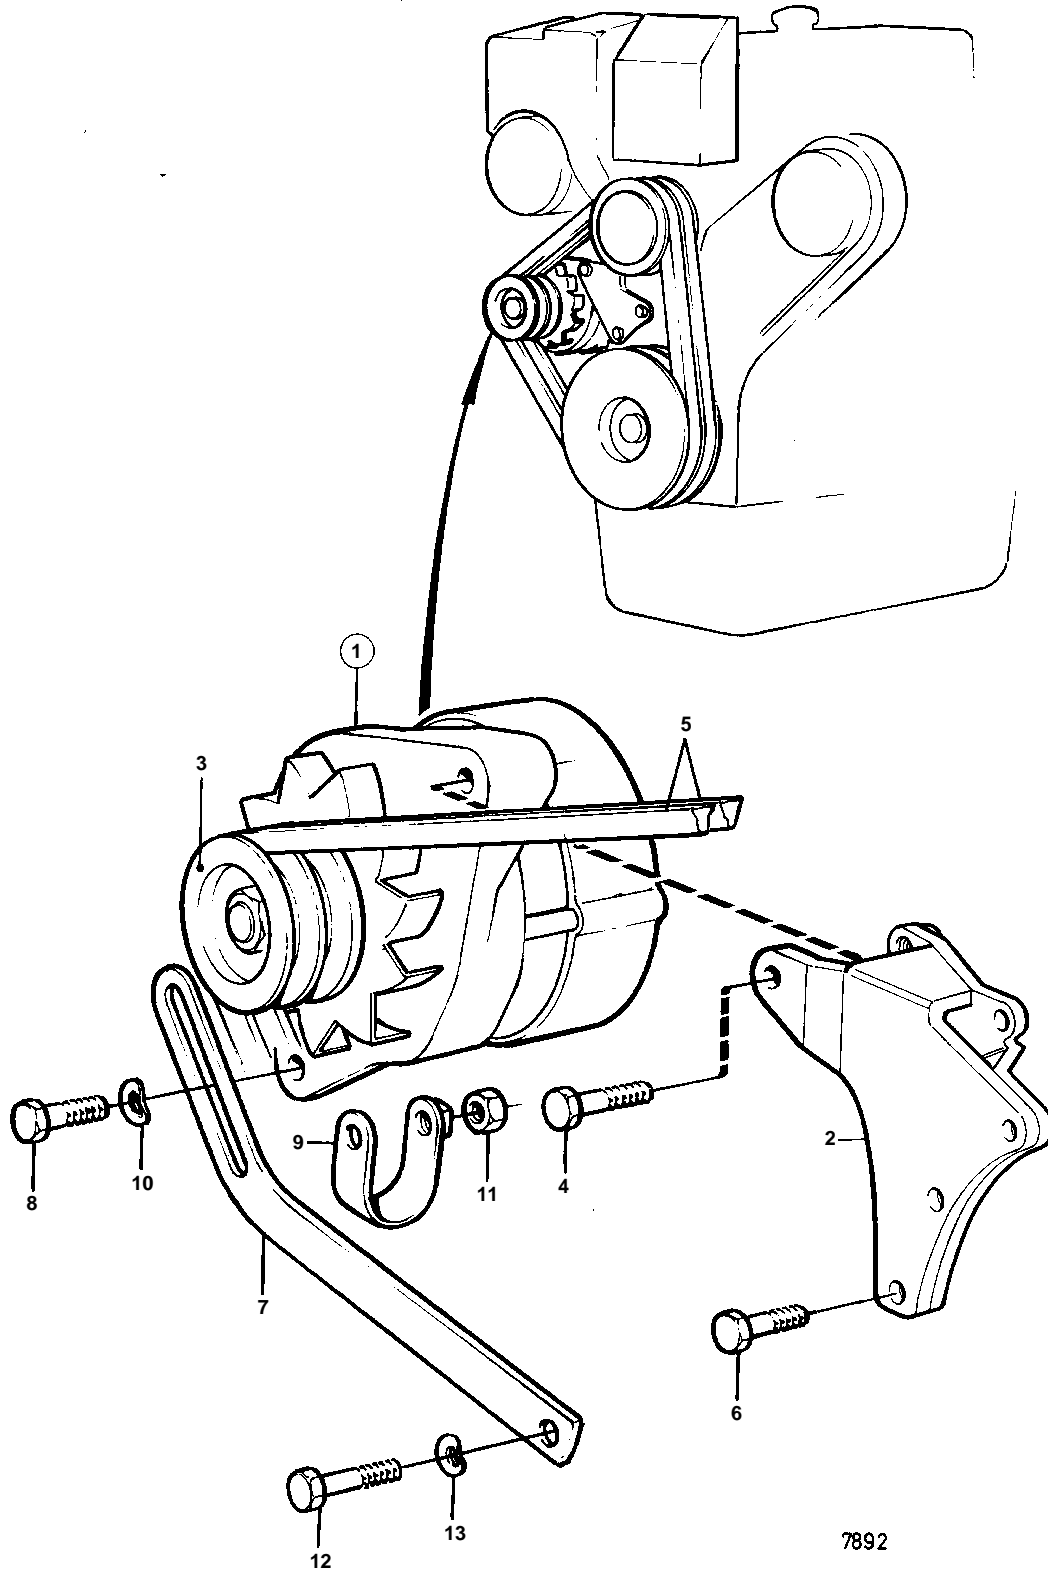

MD40A,TMD40A,TMD40B,TMD40C,AQD40A,TAMD40A,TAMD40B,AQAD40A,AQAD40B

MD40A,TMD40A,TMD40B,TMD40C,AQD40A,TAMD40A,TAMD40B,AQAD40A,AQAD40B

REF	PART NO.	QTY	DESCRIPTION	NOTES
1	845940	1	Alternator COMPONENTS	SEE GROUP 3
	849563	1	Alternator COMPS NOT SPEC	
2	858079	1	Bracket	
3		1	PULLEY	SEE GROUP 2A
4	955554	1	Screw	
5		X	DRIVE BELT	SEE GROUP 2B
6	965182	2	Flange screw	L = 80 MM
	100222	1	Screw	L = 85 MM
	965179	1	Flange screw	L = 50 MM
7	845021	1	Tensioner	
8	955298	1	Screw	
9	466735	1	Tensioning eyelet	
10	191172	1	Washer	
11	963106	1	Nut	
12	955036	1		
13	941907	1	Spring washer	