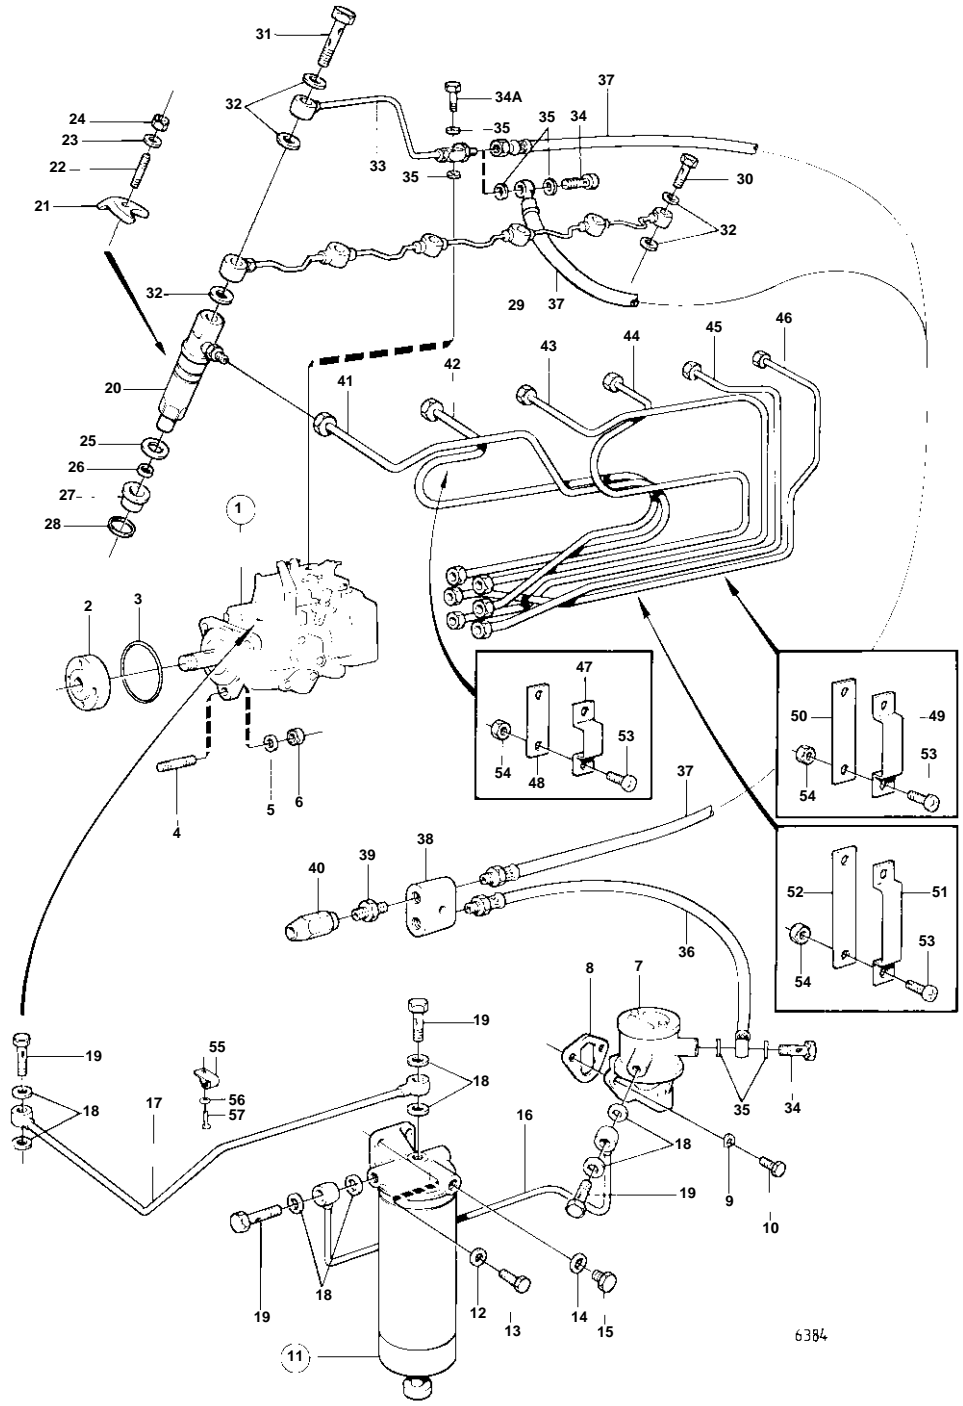

TMD40B, TMD40C

6384

**TMD40B,TMD40C**

REF	PART NO.	QTY	DESCRIPTION	SEE SEC.	NOTES
1	846855	1	Injection pump		
				02C-1380	
2	1542171	1	Hub		
3	947314	1	O-ring	IK	
4	953046	3	Stud		
5	955894	3	Washer		
6	955782	3	Nut		
7	1542170	1	Fuel pump		
	273663	1	· Repair kit		
8	463392	1	Gasket	IK	
9	941907	2	Spring washer		
10	955295	2	Screw		
11	1542209	1	Fuel filter		MO-36413
				02C-1300	
	838472	1	Fuel strainer		(1542209) MO36414-
				02C-1155	
12	960148	2	Washer		SEE GROUP 2D
13	955318	2	Screw		SEE GROUP 2D
14	18839	2	Gasket	IK	FOR 1542209
15	960629	2	Plug		FOR 1542209
16	1542277	1	Fuel pipe		
17	1542278	1	Fuel pipe		
18	11994	8	Gasket	IK	
19	74040	4	Hollow screw		
20	1542155	6	Injector		
	3803239	6	Injector, exch		Exchange unit
				02C-1500	
21	1542156	6	Yoke		
22	924068	6	Stud		
23	1542197	6	Washer		
24	955782	6	Nut		
25	1542159	6	Washer		
26	1542158	6	Washer		
27	1542154	6	Heat shield		
28	1542157	6	Washer		
29	1542167	1	Leak-off pipe		
30	74033	5	Hollow screw		
31	74034	1	Hollow screw		
32	957171	13	Gasket	IK	
33	845647	1	Tube		
34	74040	2	Hollow screw		
34A	844237	1	Hollow screw		INCLUDED IN FUEL INJECTION PUMP.
35	48588	6	Washer	IK	
36	845646	1	Fuel hose		
37	845646	1	Fuel hose		
38	829146	1	Pipe connection		
39	954337	2	Nipple		
40	954323	2	Cap nut		
41	1542111	1	Delivery pipe		CYL NO. 1
42	1542112	1	Delivery pipe		CYL NO. 2
43	1542113	1	Delivery pipe		CYL NO. 3
44	1542114	1	Delivery pipe		CYL NO. 4
45	1542115	1	Delivery pipe		CYL NO. 5
46	1542116	1	Delivery pipe		CYL NO. 6
47	1542109	3	Clamp		
48	466761	3	Clamp		
49	1542369	1	Clamp		
50	1542370	1	Clamp		
51	1542371	1	Clamp		
52	1542372	1	Clamp		
53	956092	5	Screw		
54	955781	5	Nut		
55	942400	1	Clamp		