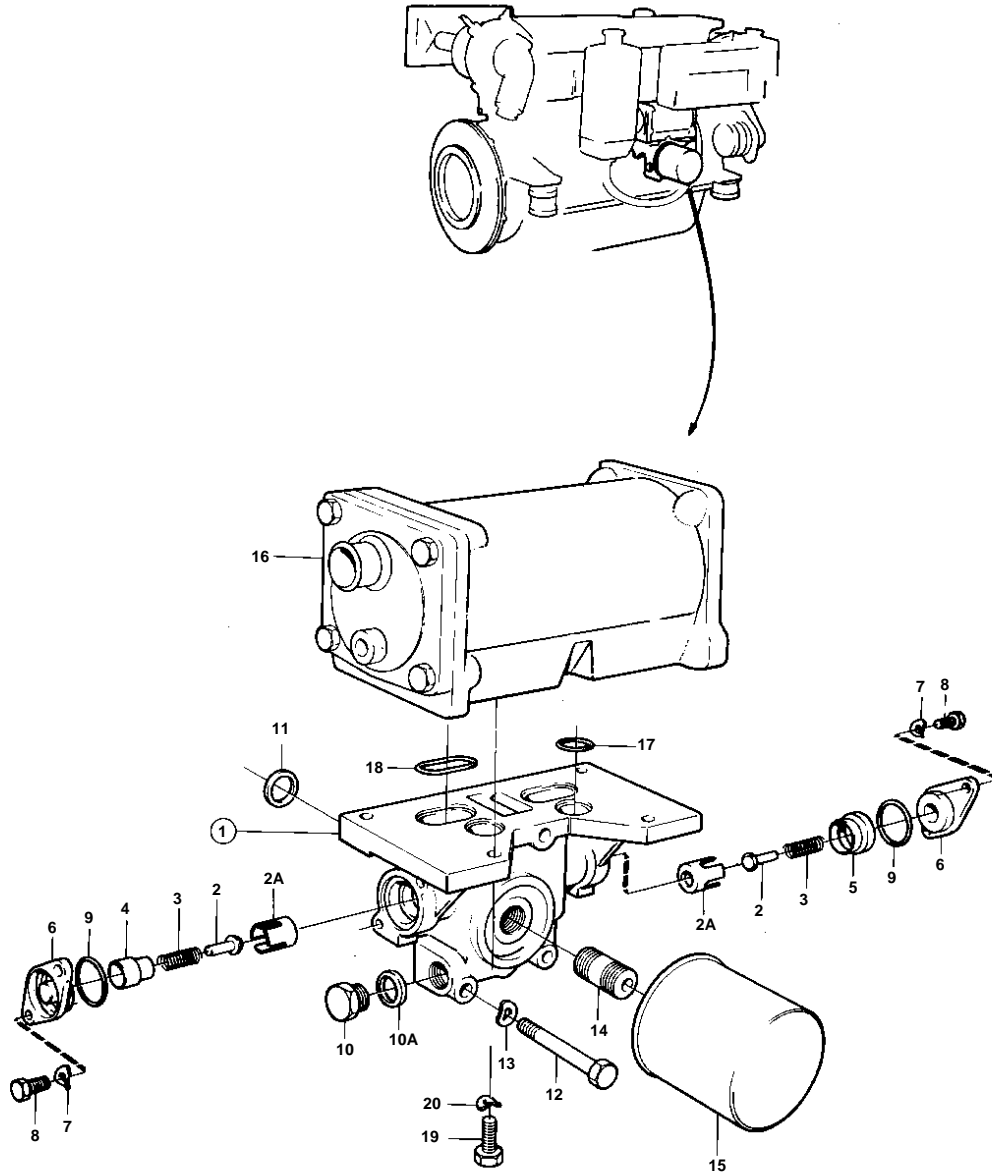

MD40A,AQD40A,TMD40A,TMD40B,TMD40C,AQAD40A,AQAD40B,TAMD40A,TAMD40B

8289

MD40A,AQD40A,TMD40A,TMD40B,TMD40C,AQAD40A,AQAD40B,TAMD40A,TAMD40B

REF	PART NO.	QTY	DESCRIPTION	NOTES
1	842584	1	Housing	MO-20710
2	471085	2	• Valve	
2A	1542265	2	• Seat	
3	468087	2	• Spring	
4	1542268	1	• Sleeve	
5	1542266	1	• Sleeve	
6	1542267	2	• Cover	
7	941906	4	• Spring washer	
8	955271	4	• Screw	
9	925065	2	• O-ring	
10	960634	1	• Plug	
10A	947627	1	• Gasket	
11	469483	4	Sealing ring	(422581)
12	955306	3	Screw	
13	941907	3	Spring washer	
14	423067	1	Nipple	
15	471034	1	Oil filter	
16	842589	1	Oil cooler	MO-41831
	838968	1	Oil cooler	(842589) MO41832- SEE GROUP 2B
	845349	1	Oil cooler	MO-39857. SPEC 867560 867561 867562 867563 867564 867565.
	838969	1	Oil cooler	(845349) MO39858- SEE GROUP 2B
17	469483	2	Sealing ring	(422581)
18	842586	2	Sealing ring	
19	940142	3	Screw	
20	941907	3	Spring washer	