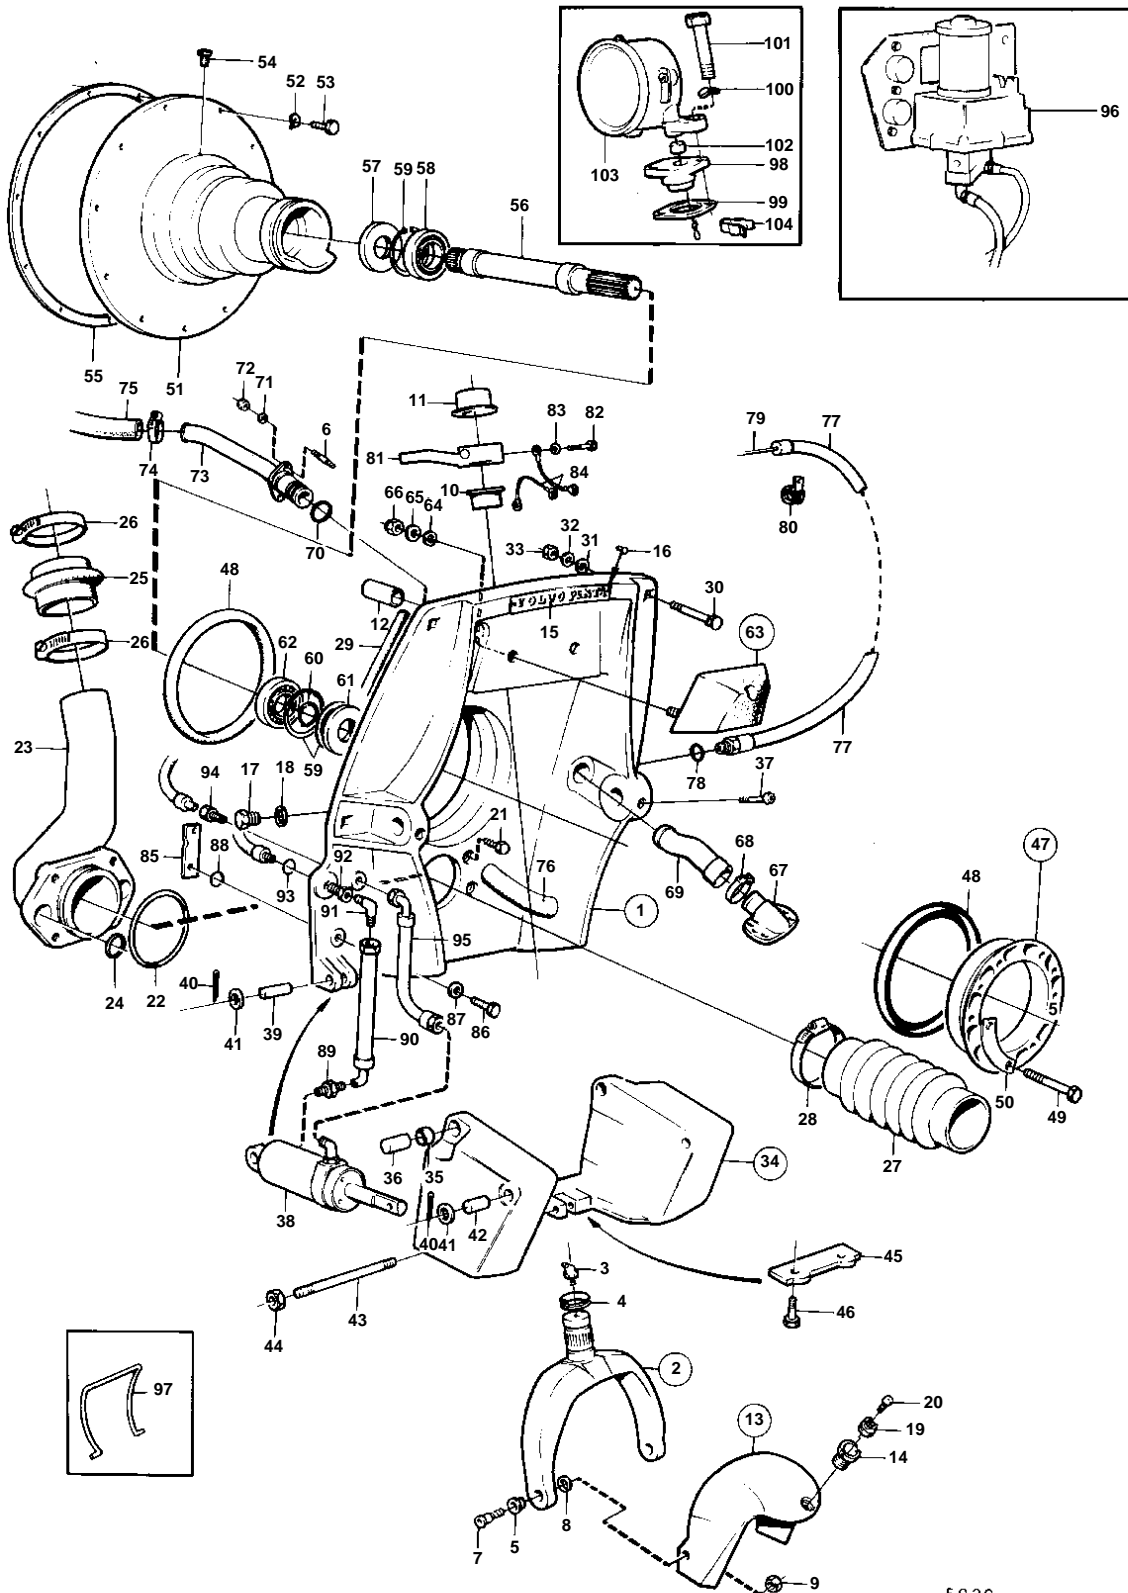

AQD40A,AQAD40A,AQAD40B

5820

AQD40A,AQAD40A,AQAD40B

REF	PART NO.	QTY	DESCRIPTION	SEE SEC.	NOTES
1	875674	1	Shield		
2	839441	1	• Steering yoke		
3	914169	1	• • Lubricating nipple		
4	839195	1	• • Ring	IK	
			• • Bulletin 48-23		48-23-EN Seal Ring
5	814640	2	• • Bushing		
6	941872	2	• Stud		
7	897798	2	• Shoulder screw		
8	897244	2	• Washer		
9	943152	2	• Nut		
10	853863	1	• Bushing		(853496)
11	853864	1	• Bushing		(853497)
12	850653	1	• Bushing		SEE GROUP 6
13	851267	1	• Protective helmet		
14	853048	1	• • Bushing		851262
15	832608	1	• Sign		
16	804269	2	• Drive screw		
17	897744	1	• Plug		
18	897745	1	• Gasket		
19	852705	1	Pivot pin		(851263)
20	941807	2	Screw		
21	959967	4	Screw		
22	925256	1	O-ring	IK	
23	842962	1	Exhaust grommet		
24	925055	4	O-ring	IK	
25	843228	1	Exhaust hose		SEE GROUP 2B
26	943483	2	Hose clamp		SEE GROUP 2B
27	875828	1	Bellows kit		(850004)
		1	• BELLOWS		
28	961675	2	• Hose clamp		
29	897726	1	Sealing strip		
30	943426	6	Screw		
31	850418	6	O-ring		
32	190878	6	Washer		
33	940176	6	Nut		
34	850917	1	Brace		
35	832820	2	• Bushing		
36	850804	2	Pivot pin		
37	850904	2	Lock screw		
38	850921	1	Hydraulic cylinder		S.B
	850939	1	Hydraulic cylinder		
39	850805	2	Pin		
40	851073	8	Cotter pin		
41	943194	8	Washer		
42	850806	2	Pin		
43	850807	1	Adjuster pin		
44	814357	2	Flange nut		
45	832598	1	Zinc electrode		
46	959438	2	Screw		
47	843626	1	Clamping ring kit		
48	813967	2	• Rubber ring		
49	191844	6	• Screw		
50	806624	3	• Striker plate		
51	844519	1	Flywheel housing		
52	941909	11	Spring washer		
53	955319	11	Screw		
54	804262	1	Plug		
55	829488	1	Gasket		
56	839425	1	Shaft		
57	958860	1	Sealing ring		
58	11013	1	Ball bearing		
59	914533	3	Snap ring		
60	914462	1	Lock ring