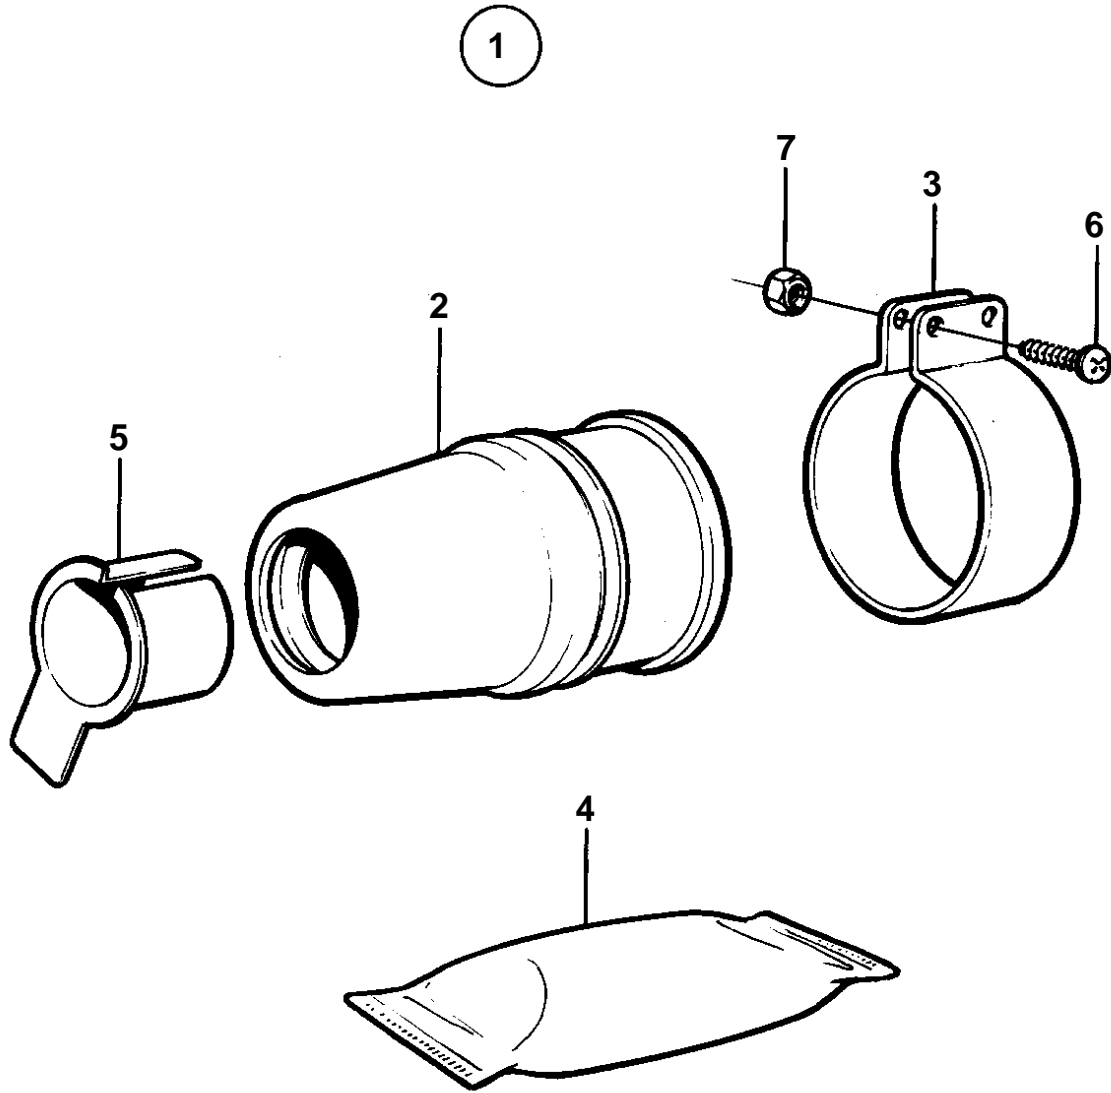

COMMON

6147

**COMMON**

REF	PART NO.	QTY	DESCRIPTION	SEE SEC.	NOTES
1	828254	1	Seal		D = 25 MM
			Bulletin P-44-6-1	P-44-6-1-EN	Rubber Stuffing Box
2		1	• STUFFING BOX		
3	828142	1	• Clamp		
4	828250	1	• Grease		
5		1	• UNIVERSAL SLEEVE		
6	963684	2	• Screw		
7	966170	2	• Nut		