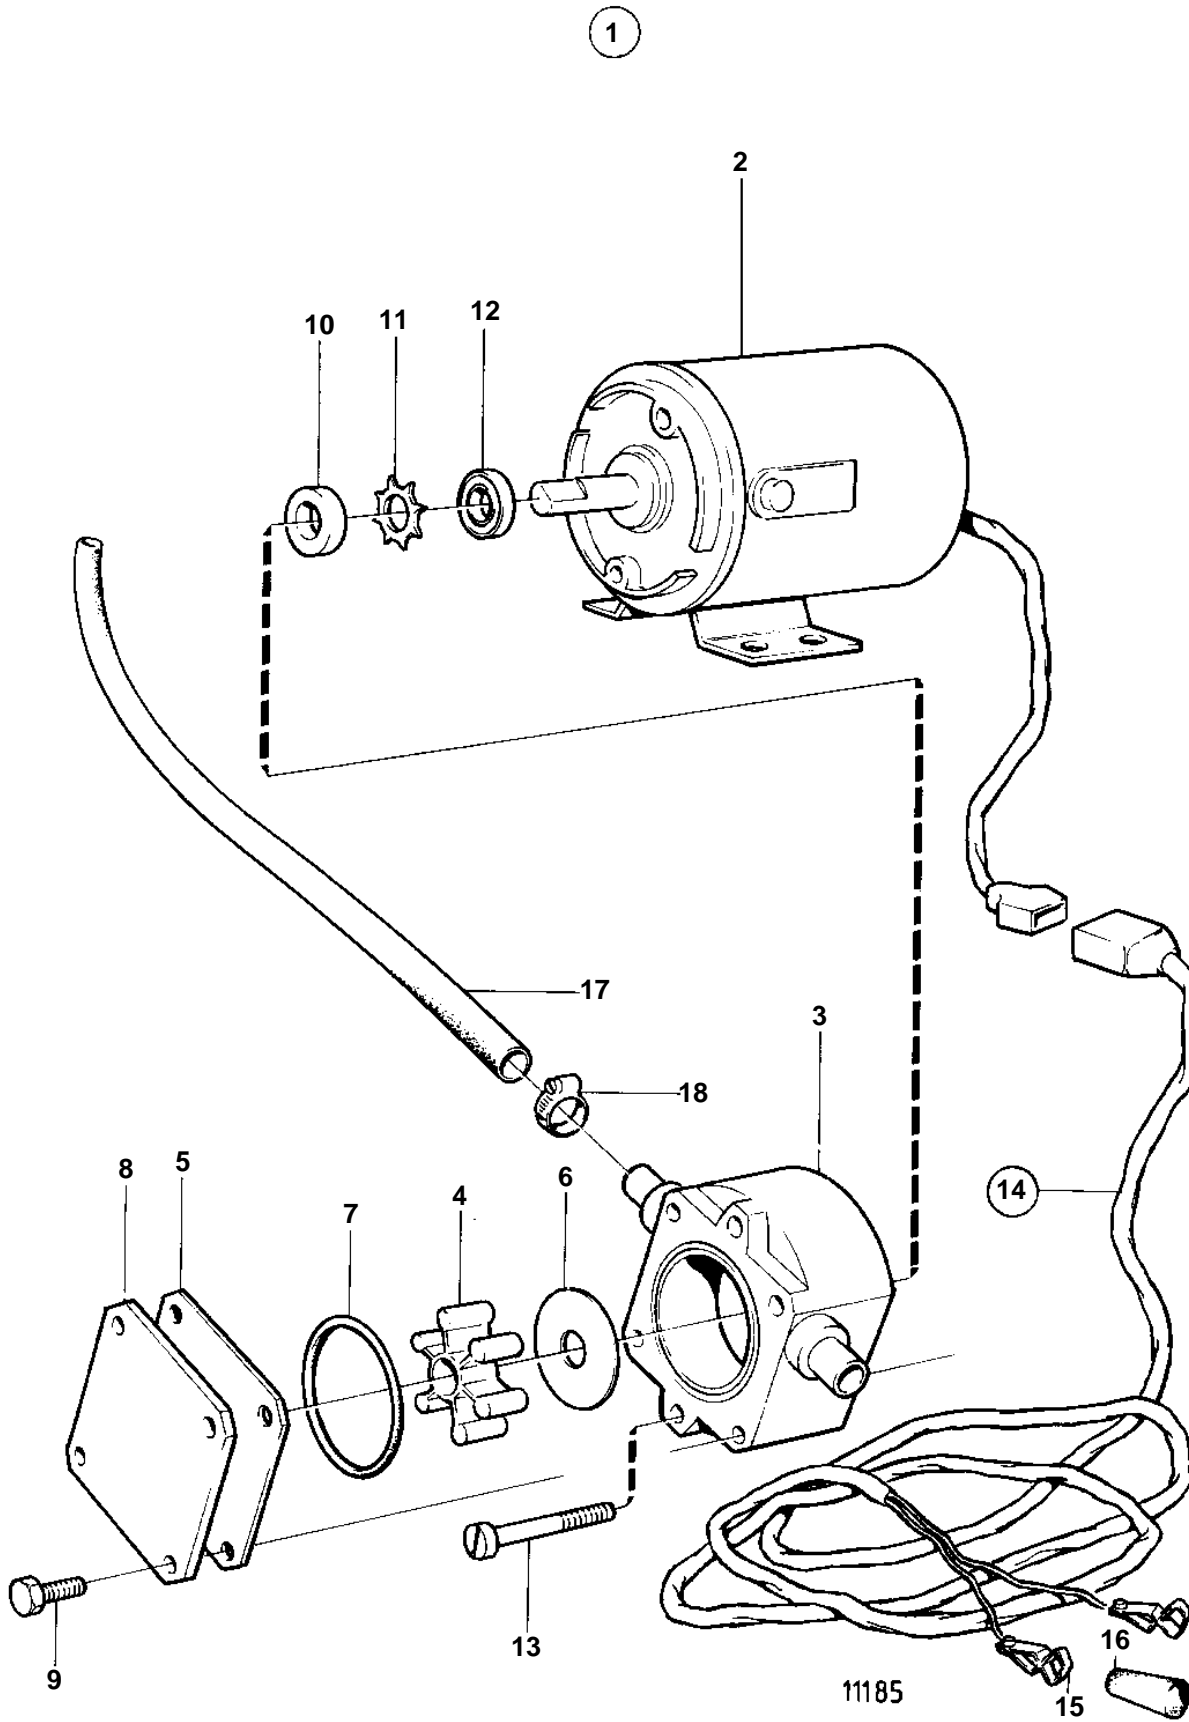

COMMON

COMMON

REF	PART NO.	QTY	DESCRIPTION	NOTES
1	843410	1	Oil bilge pump	24V
2	842222	1	Electrical motor	24V
3	844015	1	Housing	
4		1	IMPELLER	IK
5	844017	1	Wear washer	
6	844016	1	Wear washer	
7		1	O-RING	IK
8	844018	1	Cover	
9	844021	4	Screw	
10		1	SEAL RING	IK
11		1	LOCK WASHER	IK
12	844019	1	Oil deflector ring	
13	847464	2	Screw	
14	843113	1	· Cable trunk	
15		1	· · BATTERY TERMINAL	+ . REPLACED BY 1EA 844280,1EA 844278
		1	· · BATTERY TERMINAL	- . REPLACED BY 1EA 844280,1EA 844279
	844280	2	· · Cable terminal	LATE TYPE
16	844279	1	· · Isolation	LATE TYPE BLACK
	844278	1	· · Isolation	LATE TYPE RED
17	943707	X	· Rubber hose	12X4X3000MM
18	943471	3	· Hose clamp, HOSE CLAMP	
	844022	1	Impeller kit	