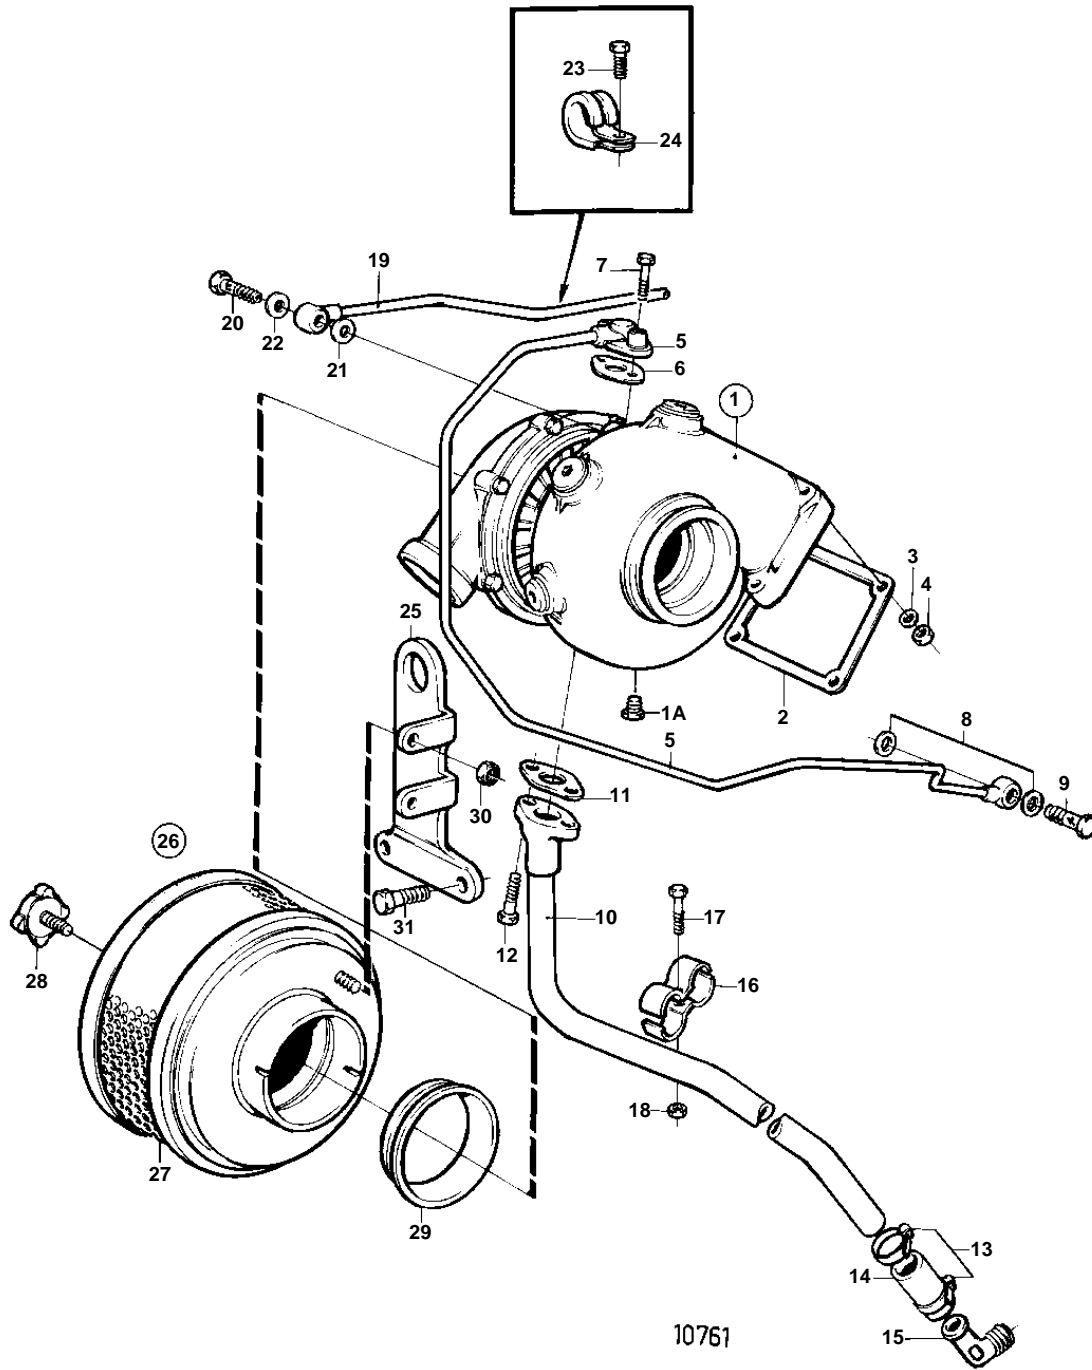

TMD31B,TAMD31B,AD31B

TMD31B,TAMD31B,AD31B

REF	PART NO.	QTY	DESCRIPTION	SEE SEC.	NOTES
1	838695	1	Turbo		
				02B-2080	
	860916	1	Turbocharger		SN2203117113-
				02B-2080	
1A	192134	1	Plug		
2	859111	1	Gasket		
3	955895	4	Washer		
4	940183	4	Nut		
5	838868	1	Oil feed pipe		
6	420641	1	Gasket		
7	945444	1	Flange screw		L = 25 MM
	946671	1	Flange screw		L = 30 MM
8	969011	2	Gasket		
9	25167	1	Hollow screw		
10	838870	1	Oil return pipe		
11	860105	1	Gasket		
12	945444	2	Flange screw		
13	943474	2	Hose clamp		
14	466328	1	Rubber hose		
15	843879	1	Elbow nipple		
16	820851	2	Clamp		
17	946544	1	Flange screw		
18	945407	1	Flange nut		
19	860229	1	Air vent hose		TURBO-HEAT EXCHANGER-THERMOSTAT HOUSING
20	846216	1	Hollow screw		M10, SN-2203117112
	969299	1	Hollow screw		M12, SN2203117113-
21	18665	1	Gasket		FOR 846216
	11994	1	Gasket		FOR 969299
22	11994	1	Gasket		
23	965175	1	Screw		
24	952624	1	Clamp		
25	838829	1	Bracket		
26	838674	1	Air cleaner		
27	858488	1	· Filter insert		
28	859729	1	· Knob		
29	838855	1	Sealing ring		
30	945407	2	Flange nut		
31	973083	1	Flange screw		L = 25 MM
	946472	1	Screw		L = 30 MM