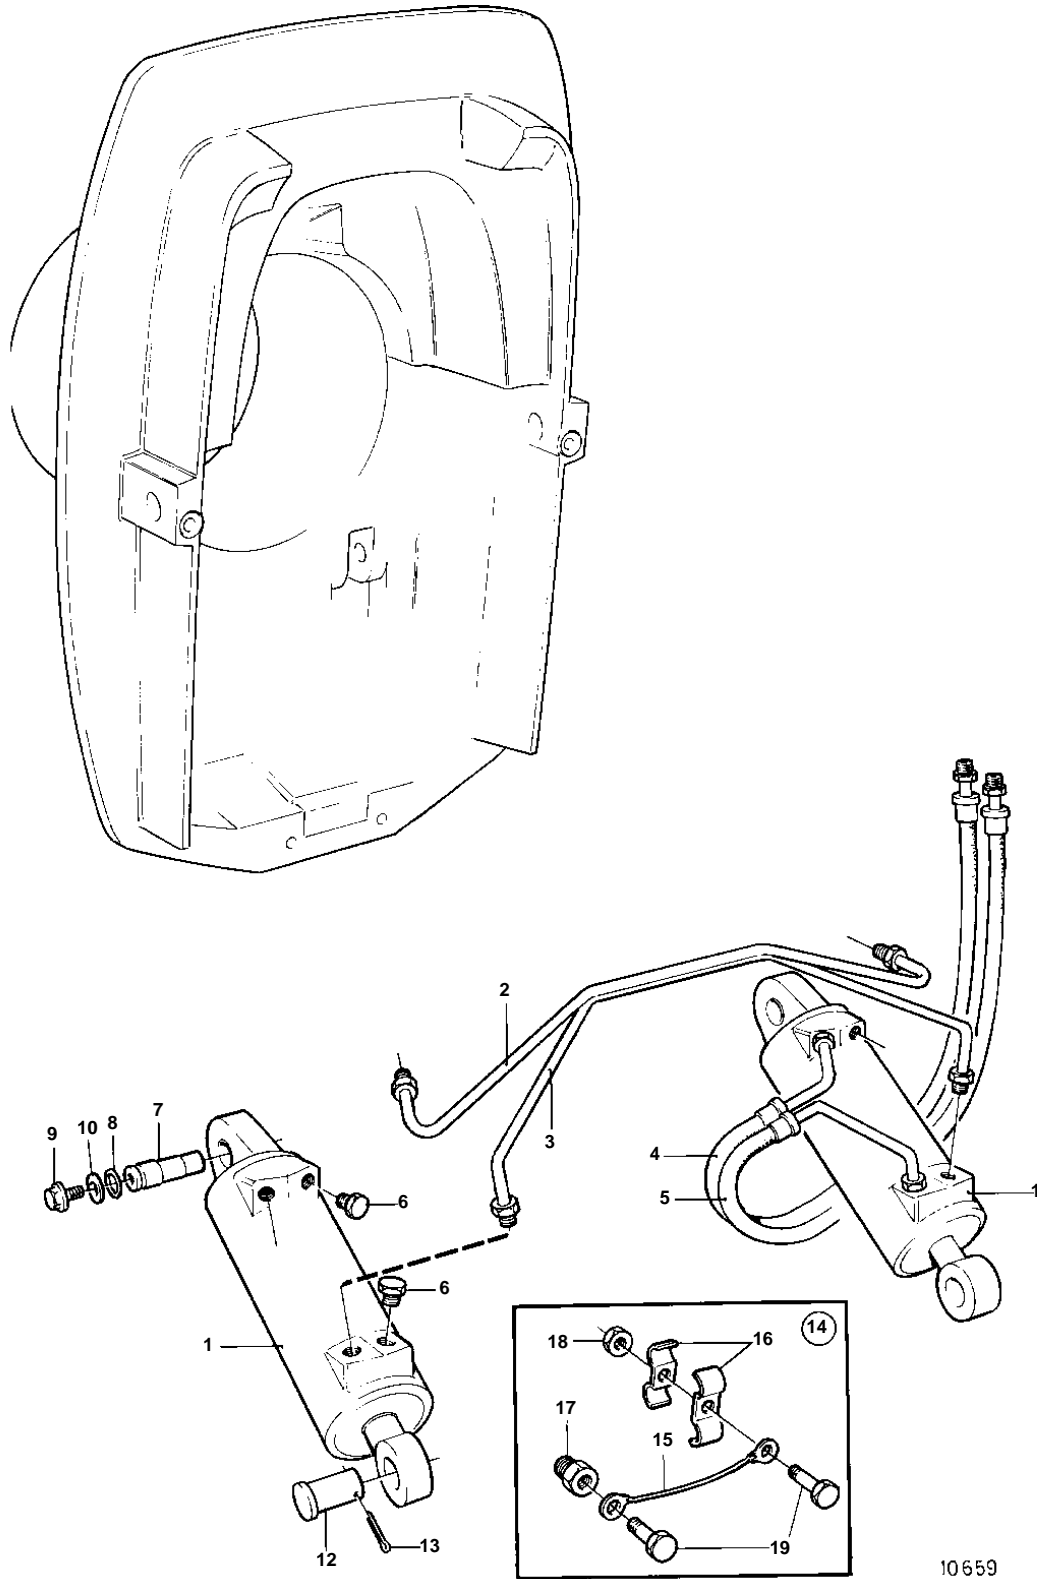

DRIVE SP-C,DP-D

10659

DRIVE SP-C,DP-D

REF	PART NO.	QTY	DESCRIPTION	SEE SEC.	NOTES
1	854695	2	Hydraulic cylinder		
2	854696	1	Tube		
3	854697	1	Tube		
4	854700	1	Hydraulic hose	04A-1440	
5	854701	1	Hydraulic hose	04A-1440	
6	852879	2	Plug		
7	872382	2	Pin		
8	925053	2	O-ring		
9	853060	2	Flange screw		
10	853059	2	Washer		
11	970944	1	Screw		
12	872126	2	Clevis pin		SEE GROUP 4C
13	967707	2	Cotter pin		SEE GROUP 4C
14	854625	1	Ground cable		
15	854627	1	• Ground cable		
16	854628	2	• Clamp		
17	872207	1	• Nipple		
18	944456	1	• Nut		
19	963545	2	• Screw		