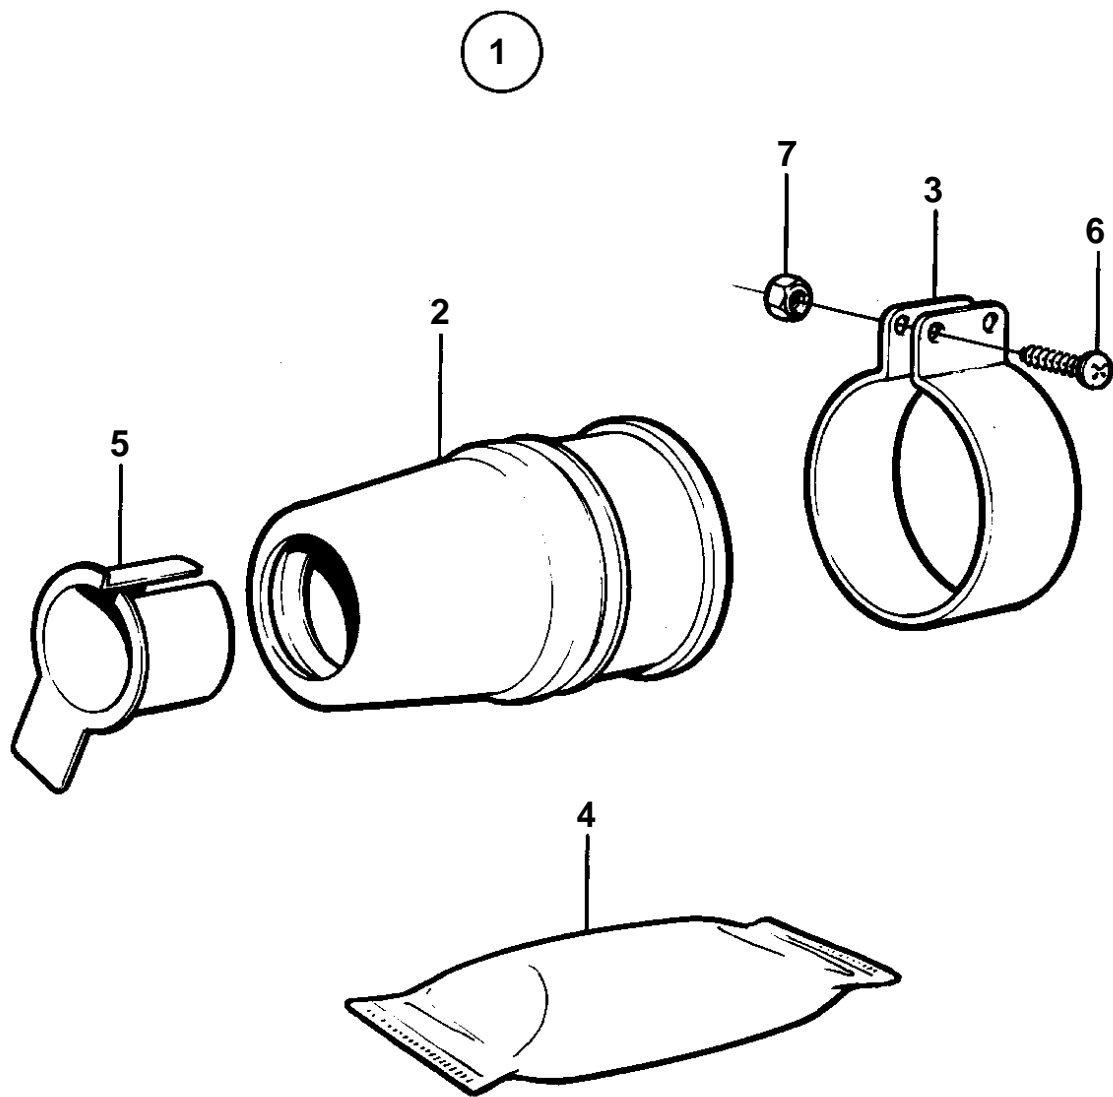

COMMON

6147

COMMON

REF	PART NO.	QTY	DESCRIPTION	SEE SEC.	NOTES
1	828254	1	Seal Bulletin P-44-6-1	P-44-6-1-EN	D = 25 MM Rubber Stuffing Box
2		1	• STUFFING BOX		
3	828142	1	• Clamp		
4	828250	1	• Grease		
5		1	• UNIVERSAL SLEEVE		
6	949418	2			
7	966170	2	• Nut		