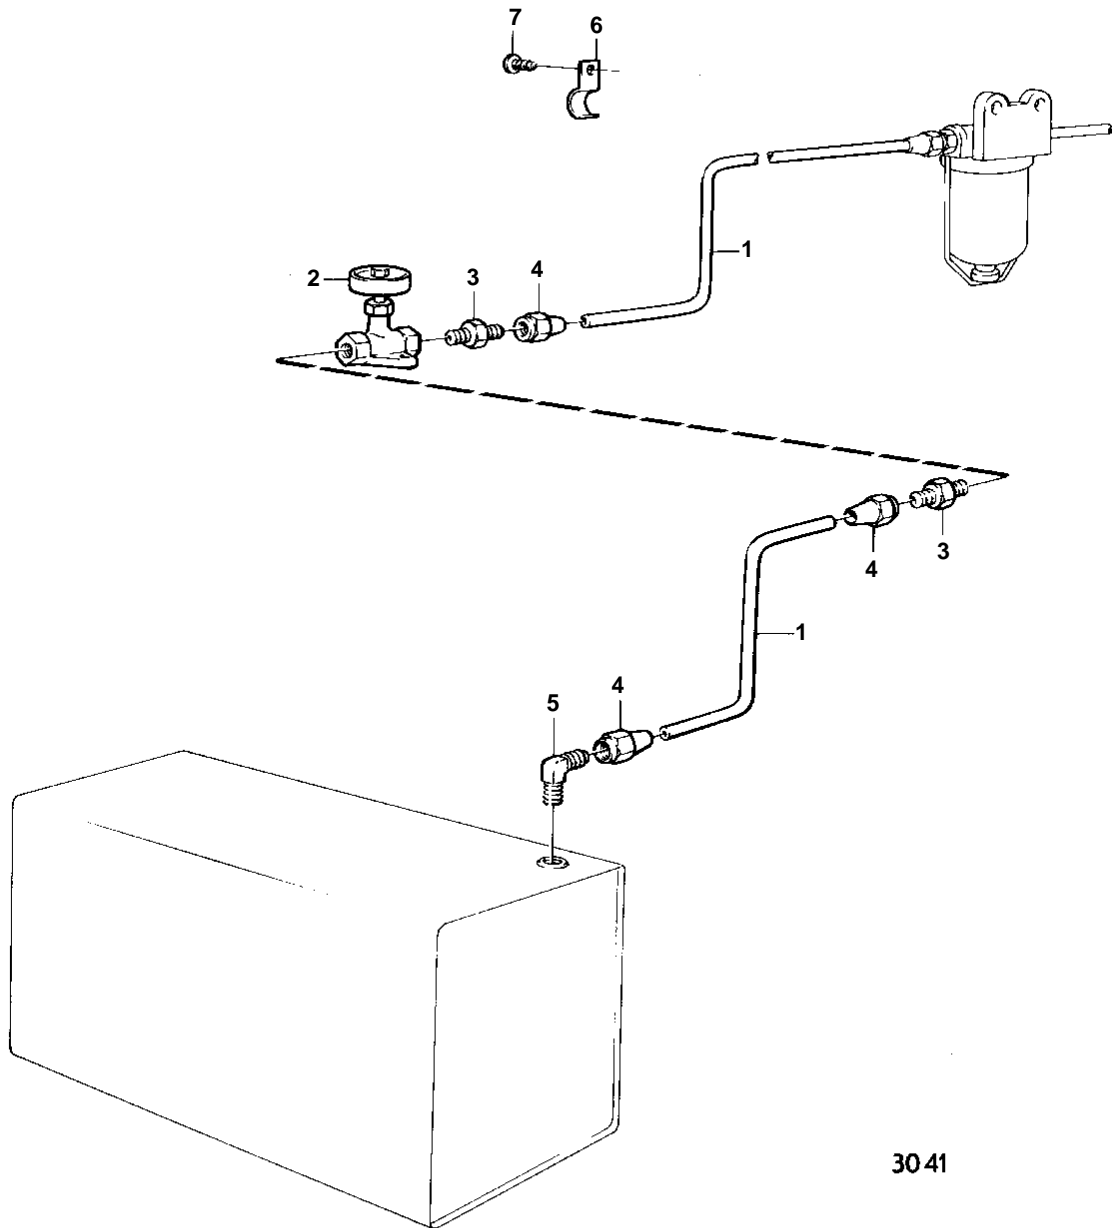

COMMON

**COMMON**

REF	PART NO.	QTY	DESCRIPTION
1	954305	X	Copper tube
2	824599	1	Tap
3	954336	2	Nipple
4	954322	3	Cap nut
5	954343	1	Elbow nipple
6	951189	X	Clamp
7	955139	X	Screw