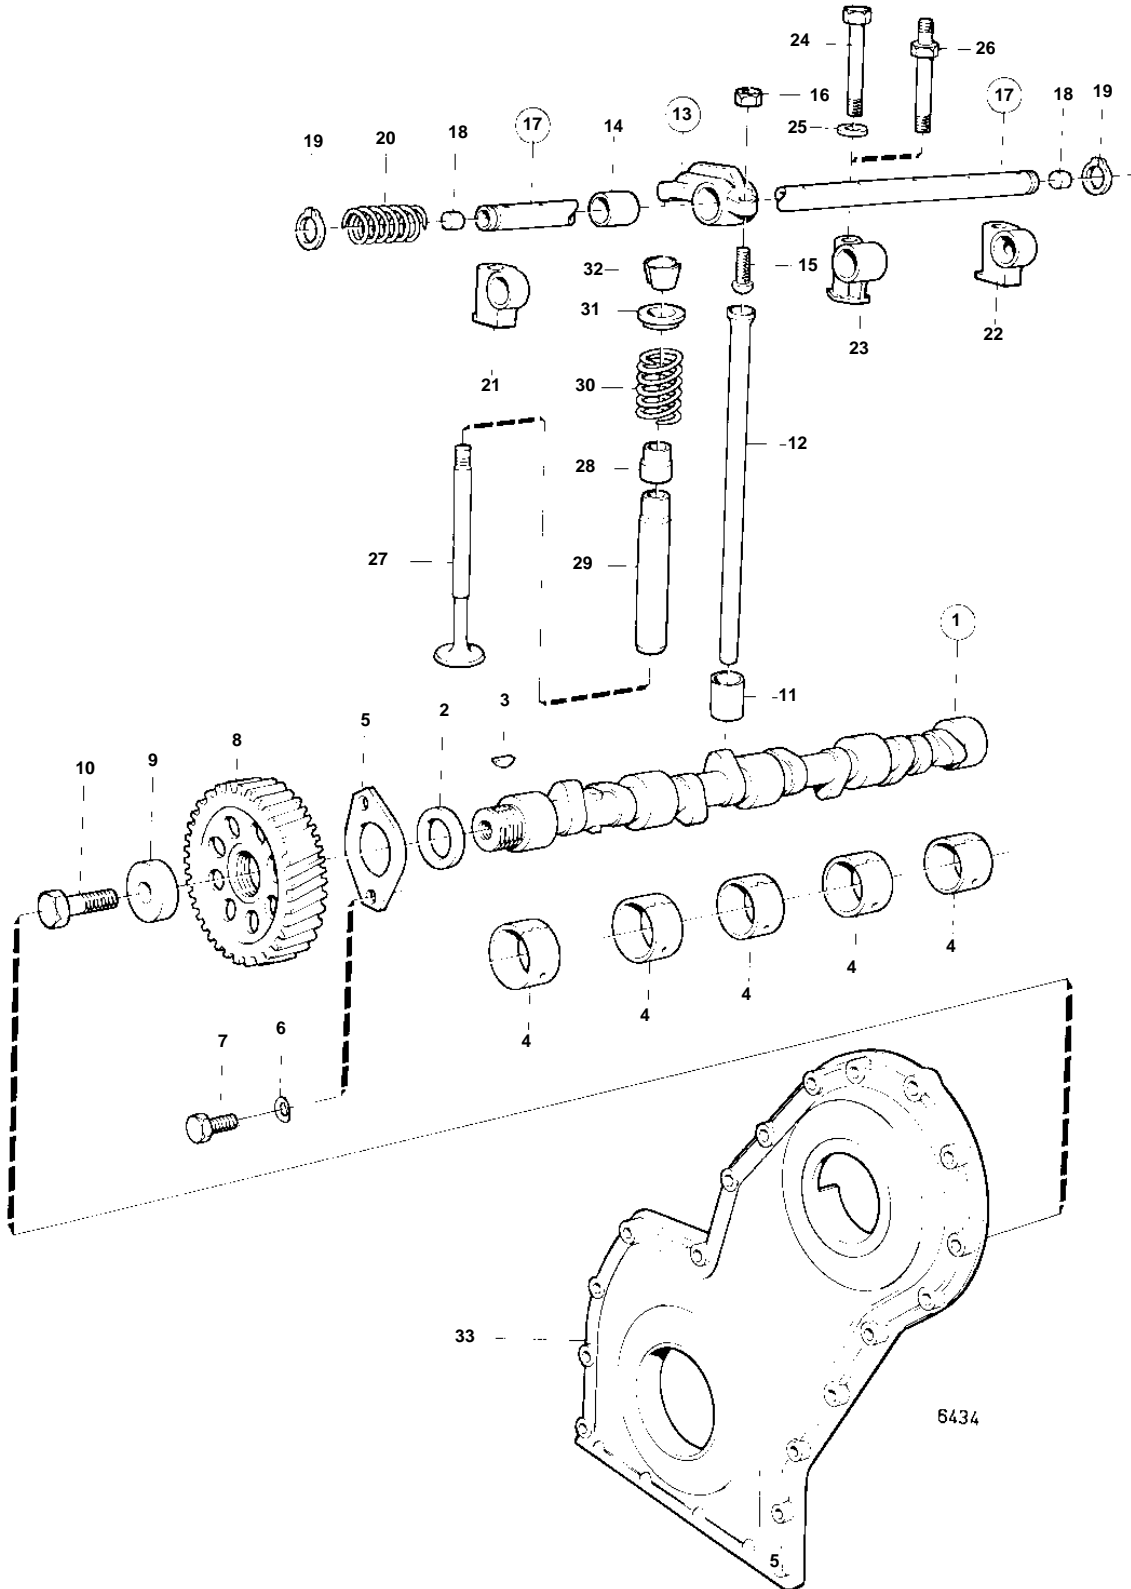

MD30A,TMD30A,AQAD30A,TAMD30A

MD30A,TMD30A,AQAD30A,TAMD30A

REF	PART NO.	QTY	DESCRIPTION	SEE SEC.	NOTES
1	1544115	1	Camshaft		
2	1542221	1	· Spacer washer		
3	910116	1	· Key		
4	1542067	5	Bushing	02A-0100	
5	838992	1	Thrust washer		(1542222)
6	941907	2	Spring washer		
7	955295	2	Screw		
8	1542034	1	Gear	02A-0250	
9	1542223	1	Washer	02A-0250	
10	955344	1	Screw	02A-0250	
11	1542208	8	Tappet		
12	1545239	8	Push rod		
13	418301	4	Rocker arm		NO. 1-3-5-7
	418298	4	Rocker arm		NO. 2-4-6-8
14	418297	8	· Bushing		
15	418286	8	· Ball stud		
16	921781	8	· Nut		
17	1544113	1	Rocker arm shaft		
18	955083	2	· Cap plug		
19	914456	2	Lock ring		
20	411139	3	Spring		
21	1542041	1	Bearing bracket		
22	1542042	1	Bearing bracket		
23	1542043	4	Bearing bracket		
24	955304	4	Screw		
25	955894	4	Washer		
26	1542283	2	Stud	02A-0300	
27	1542472	4	Inlet valve		
	1542389	4	Exhaust valve		
28	1306630	4	Valve seal	IK	(419702)
29	419653	8	Valve guide	02A-0300	
30	1545198	8	Valve spring		
31	460181	8	Washer		
32	419643	16	Valve collet		
33			TIMING GEAR COVER AND GEARS	02A-0250	