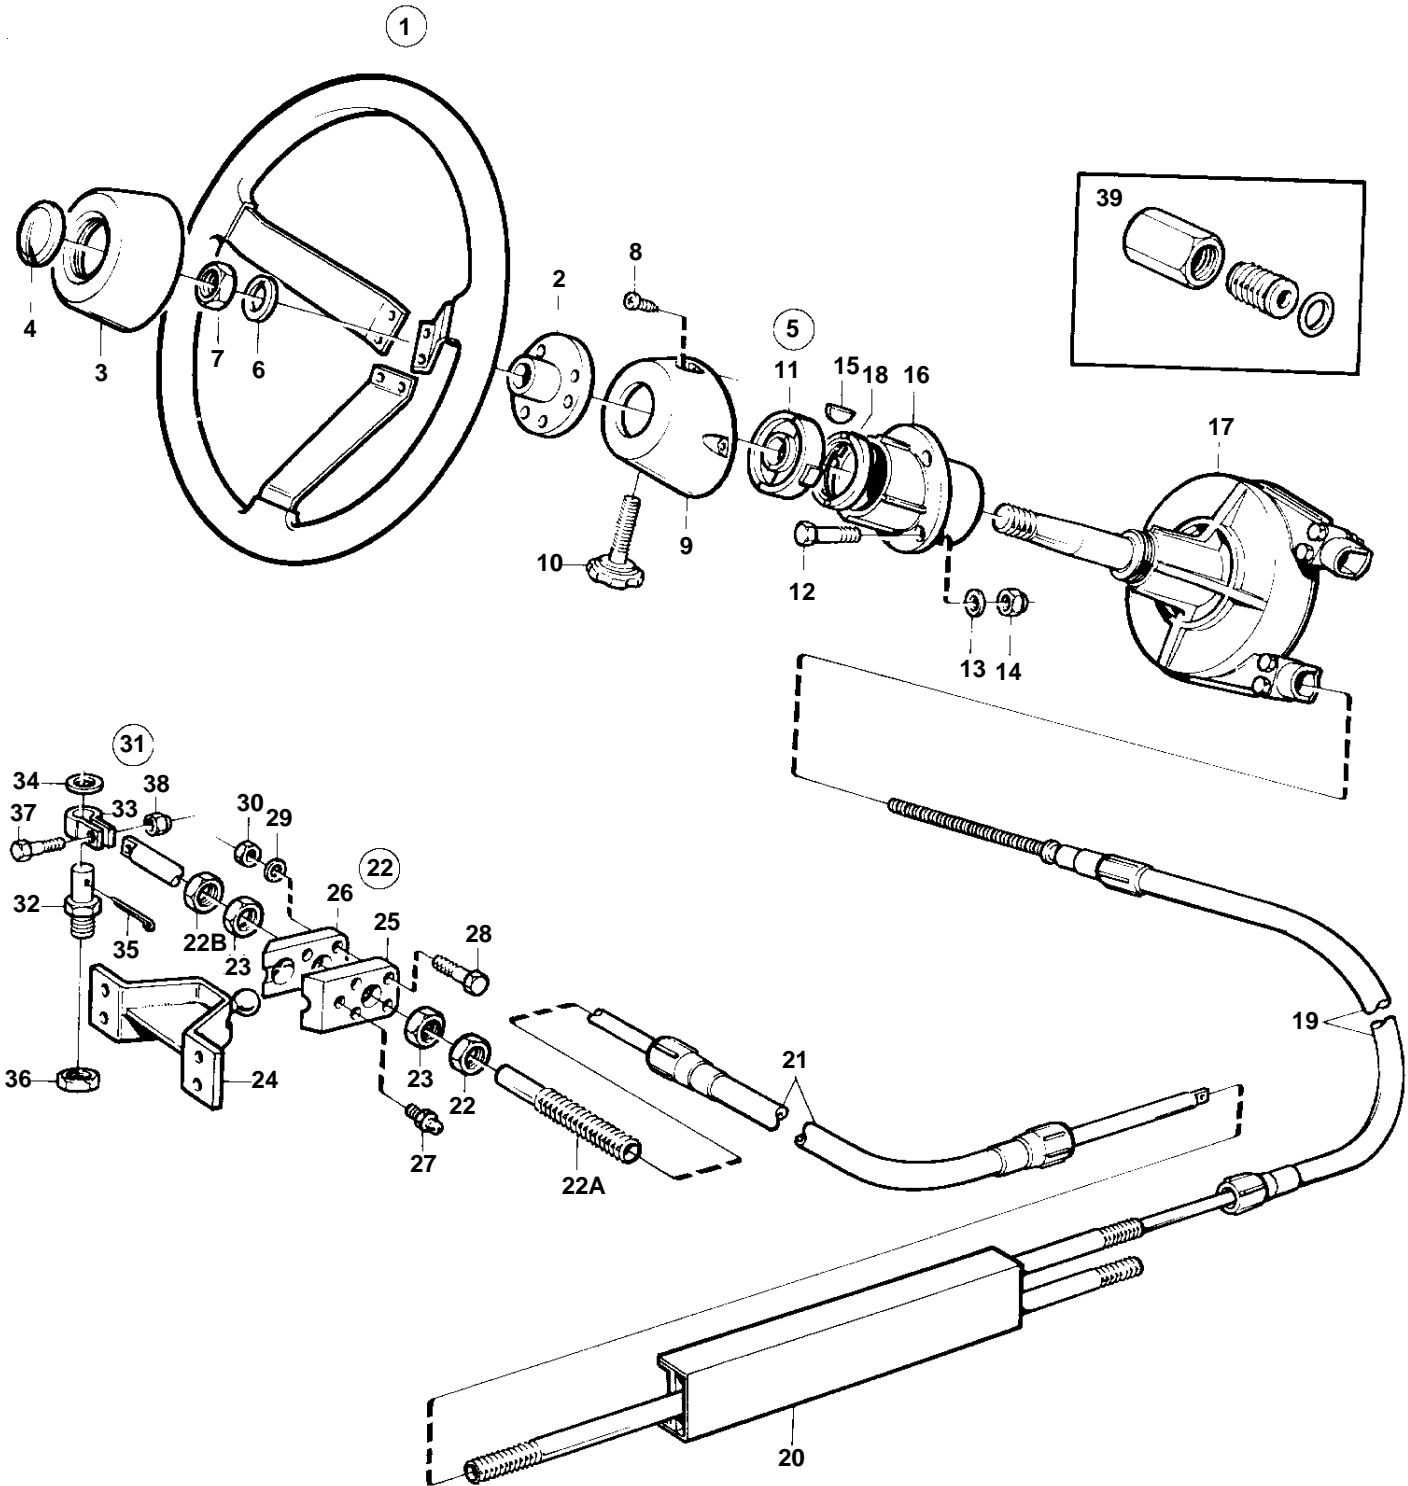

MD22L-B, TMD22-B, TAMD22P-B

15565

## MD22L-B, TMD22-B, TAMD22P-B

REF	PART NO.	QTY	DESCRIPTION	NOTES
1	850936	1	Steering wheel	
2		1	• Steering wheel hub	
3		1	• Steering wheel pad	
4	1140660	1	• Steering wh emblem	(850938)
5	853182	1	Mounting kit	90° WHITE
	1140023	1	Mounting kit	90° BLACK
	853183	1	Mounting kit	70° WHITE
	1140024	1	Mounting kit	70° BLACK
6	3851613	1	• Lock washer	
7	955793	1	• Nut	
8	965325	2	• Screw	
9		1	• Cover	
10	3851612	1	• Screw	
11	3851611	2	• Bearing bushing	
12	955298	4	• Screw	
13	955894	4	• Washer	
14	946036	4	• Lock nut	
15	160807	1	• Key	
16		1	• Steering head	
17	853181	1	Steering box	
18	3851614	1	• Nut	
19	3840244	1	Steering cable	L=2,00m
	3840245	1	Steering cable	L=2,25m
	3840246	1	Steering cable	L=2,50m
	3840247	1	Steering cable	L=2,75m
	3840248	1	Steering cable	L=3,00m
	3840249	1	Steering cable	L=3,25m
	3840250	1	Steering cable	L=3,50m
	3840251	1	Steering cable	L=3,75m
	3840252	1	Steering cable	L=4,00m
	3840253	1	Steering cable	L=4,25m
	3840254	1	Steering cable	L=4,50m
	3840255	1	Steering cable	L=4,75m
	3840256	1	Steering cable	L=5,00m
	3840257	1	Steering cable	L=5,25m
	3840258	1	Steering cable	L=5,50m
	3840259	1	Steering cable	L=5,75m
	3840260	1	Steering cable	L=6,00m
	3840261	1	Steering cable	L=6,25m
	3840262	1	Steering cable	L=6,50m
	3840263	1	Steering cable	L=6,75m
	3840264	1	Steering cable	L=7,00m
	3840265	1	Steering cable	L=7,25m
	3840266	1	Steering cable	L=7,50m
	3840267	1	Steering cable	L=7,75m
	3840268	1	Steering cable	L=8,00m
	3840270	1	Steering cable	L=8,25m
	3840272	1	Steering cable	L=8,50m
	3840273	1	Steering cable	L=8,75m
	3840274	1	Steering cable	L=9,00m
20		1	Ds unit	
21	853387	1	• Steering cable	
22	853290	1	Stern attachment	
22A	850771	1	• Anchorage	
22B	850778	2	• Nut	
23	853306	2	• Nut	
24	851093	1	• Bracket	
25	828857	1	• Anchorage	
26	828854	1	• Anchorage	
27	951739	1	• Lubricating nipple	
28	940101	2	• Screw	
29	941906	2	• Spring washer	
30	963105	2	• Nut	