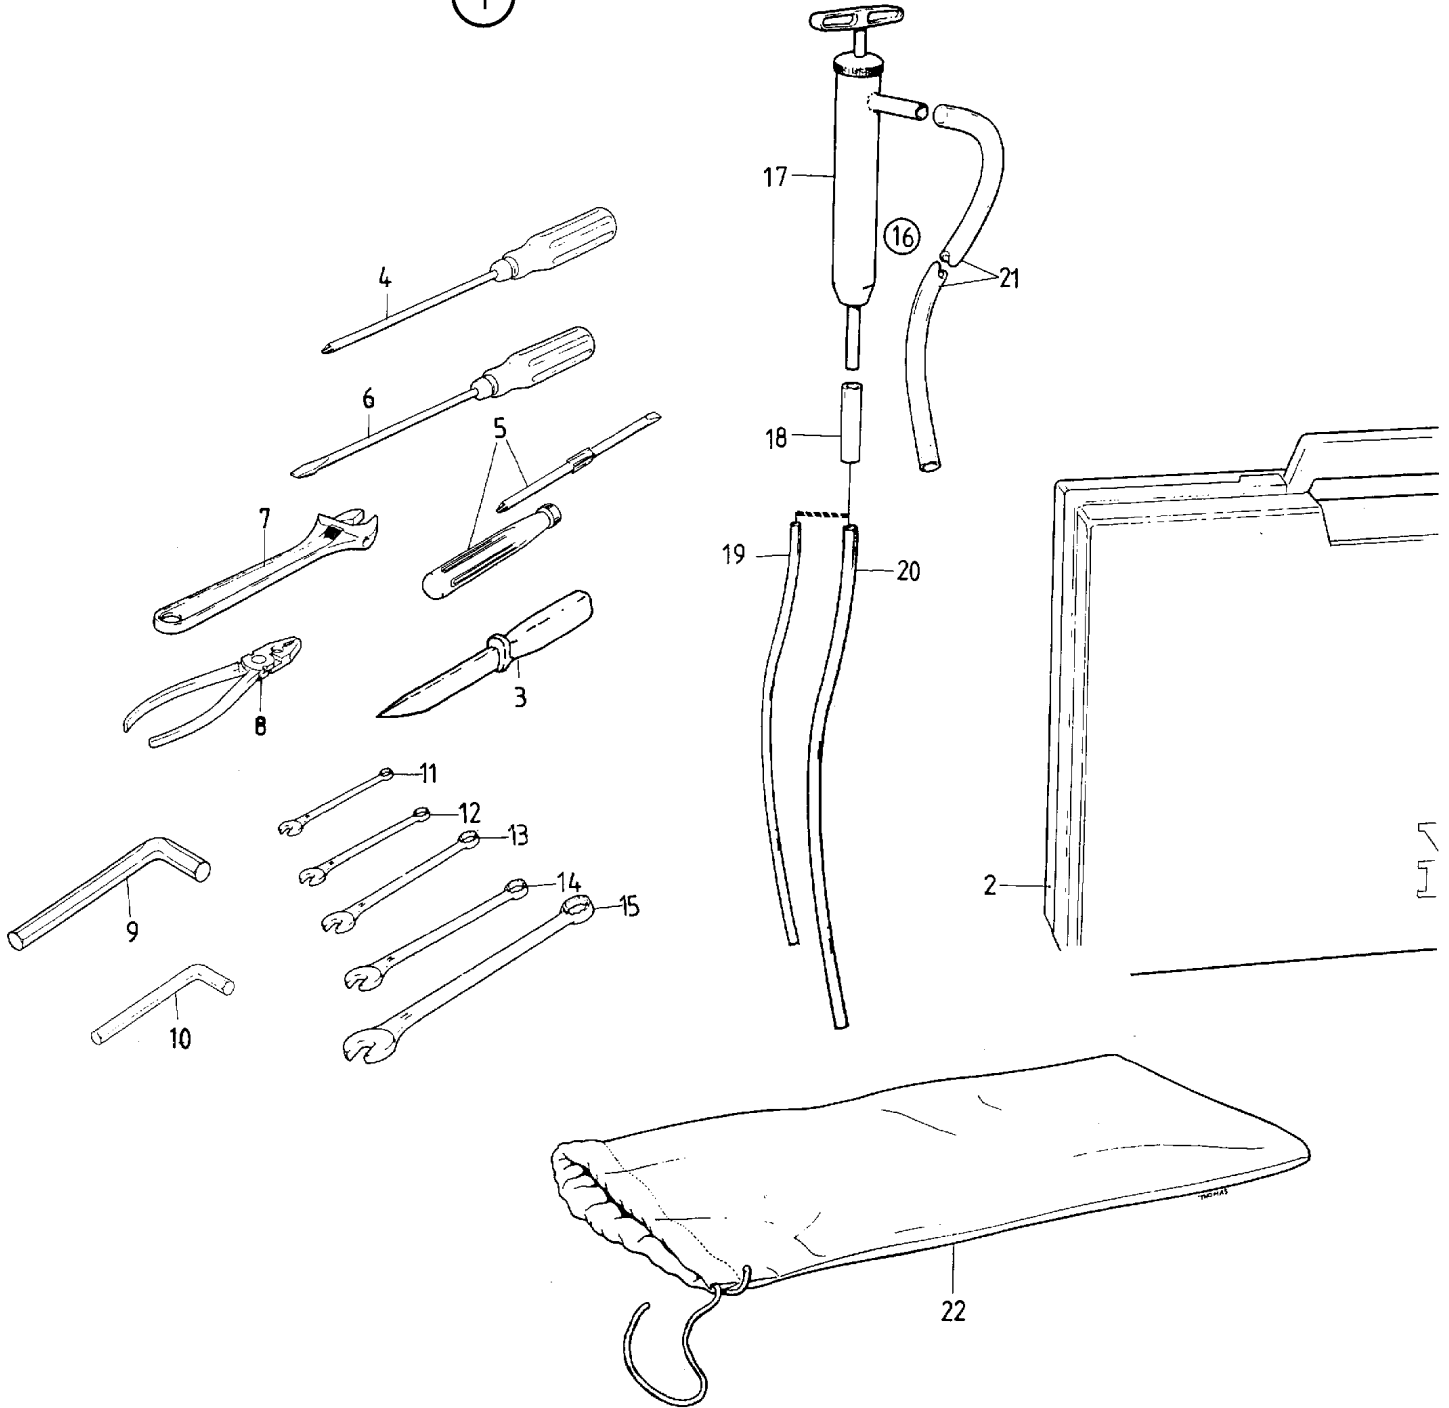

MD22L-B, TMD22-B, TAMD22P-B

1

9236

MD22L-B, TMD22-B, TAMD22P-B

REF	PART NO.	QTY	DESCRIPTION	NOTES
1	858282	1	Tool kit	
2	859370	1	• Tool bag	
3		1	• Sheath knife	
4		1	• Screwdriver	
5		1	• Screwdriver	
6	804771	1	• Screwdriver	
7	755	1	• Adjustable wrench	
8		1	• Combination pliers	
9		1	• Allen wrench	
10	914002	1	• Allen wrench	
11		1	• Tool	8mm
12		1	• Blocking key	10mm
13		1	• Blocking key	13mm
14		1	• Blocking key	17mm
15		1	• Blocking key	1/2"
16	875117	1	• Oil bilge pump	
17		1	• • Oil bilge pump	
18		1	• • Hose	
19	835964	1	• • Tube	L=711mm
20	841527	1	• • Plastic pipe	L=1000mm
21	806282	1	• • Hose	
22	844642	1	• • Tool bag	