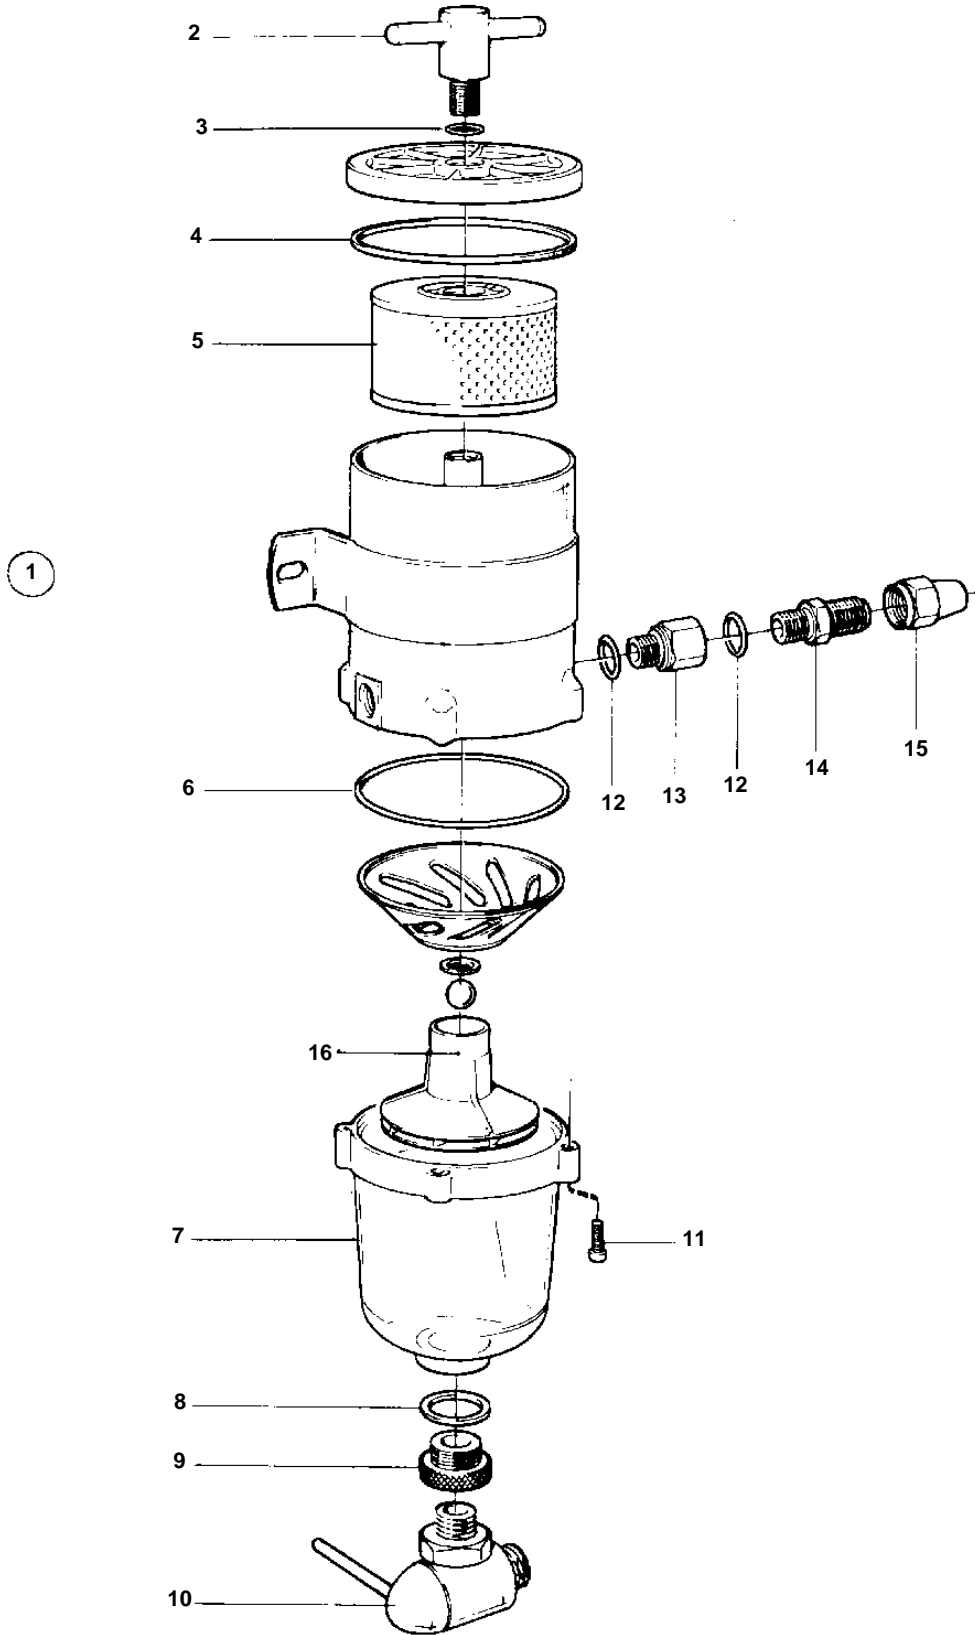

MD22L-B, MD22P-B, TMD22-B, TMD22P-C, TAMD22P-B

11075

MD22L-B, MD22P-B, TMD22-B, TMD22P-C, TAMD22P-B

REF	PART NO.	QTY	DESCRIPTION	SEE SEC.	NOTES
1	828958	1	Fuel cleaner		REPLACED BY 861143
			Bulletin 50-01	50-01-EN	Extra Fuel Filter
2		1	• Handle		
3	1140250	1	• Gasket		
4	1140252	1	• Gasket		
5	861014	1	• Insert		(828897)
6	1140251	1	• Gasket		
7		1	• Reservoir		
8	860931	1	• Seal		
9	860932	1	• Reducing valve		
10	860933	1	• Tap		
11		4	• Screw		
12	858601	4	• O-ring		
13	828937	2	• Nipple		
14	828942	2	• Nipple		
15	954323	2	• Cap nut		
16	860929	1	• Insert		