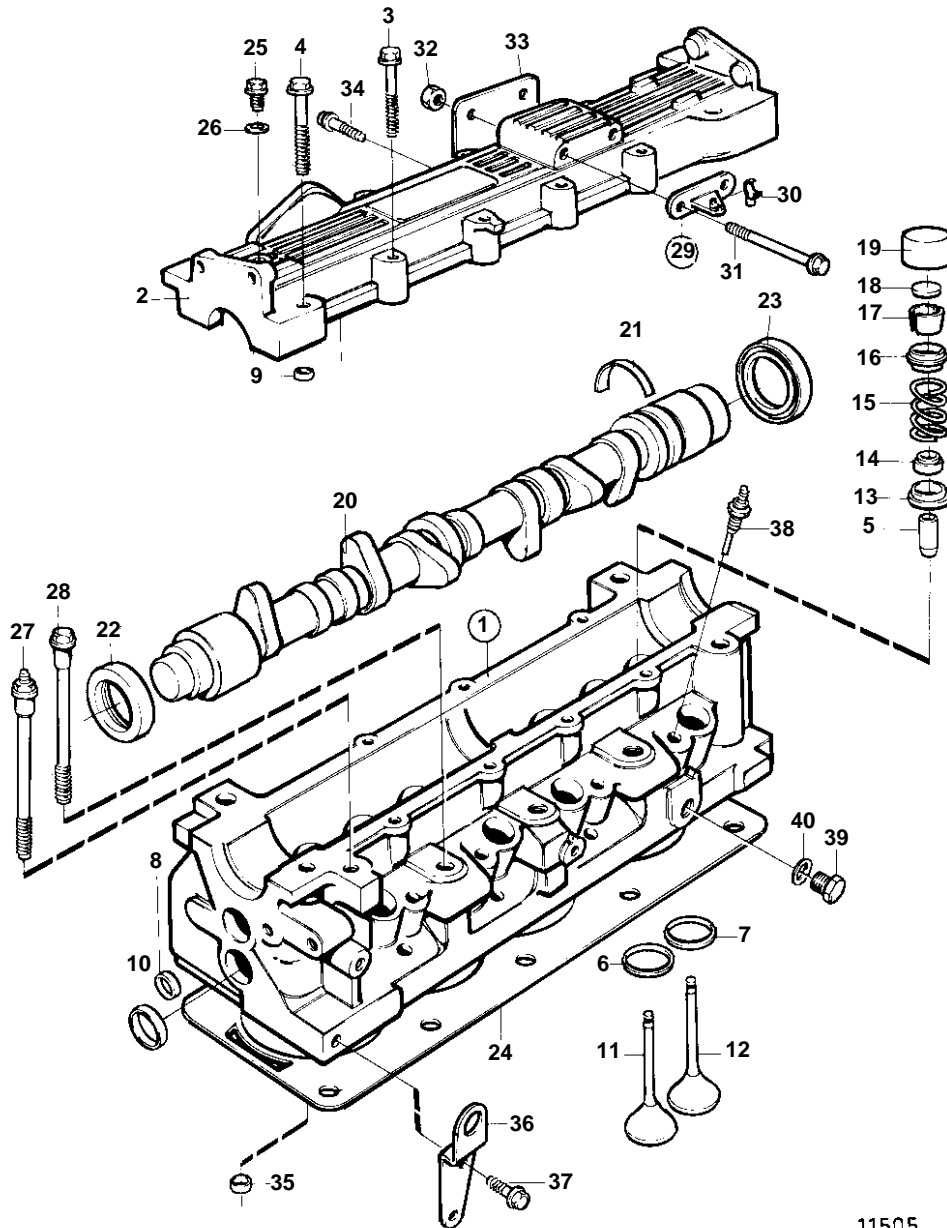

MD22L-B, MD22P-B, TMD22-B, TMD22P-C, TAMD22P-B

11505

MD22L-B, MD22P-B, TMD22-B, TMD22P-C, TAMD22P-B

REF	PART NO.	QTY	DESCRIPTION	NOTES
1	3581737	1	Cylinder head	(859648)
	3803317	1	Cylinder head, exch	Exchange unit
	3581720	1	Cylinder head	T(A)MD22P-B, -C(3581132)
	3803319	1	Cylinder head, exch	Exchange unit
2		1	· Cover	
3	948217	7	· Flange screw	
4	973924	4	· Flange screw	(965179)
5	859871	8	· Valve guide	
6	859874	4	· Valve seat, intake	
7	859875	4	· Valve seat, exhaust	
8	859877	2	· Plug	
9	859878	2	· Guide pin	
10	859876	4	· Plug	
11	859650	4	Inlet valve	
12	859656	4	Exhaust valve	
13	3582513	8	Valve seal	(859653)
14	3582513	8	Valve seal	(859651)
15	860016	8	Valve spring	MD22L-B
	859652	8	Valve spring	MD22P-B, TMD22, TAMD22P
16	3582282	8	Valve cap	
17	3582283	16	Valve cone	
18	859935	X	Shim	TH=2,29mm
	859934	X	Shim	TH=2,31mm
	859933	X	Shim	TH=2,34mm
	859932	X	Shim	TH=2,36mm
	859931	X	Shim	TH=2,39mm
	859930	X	Shim	TH=2,42mm
	859929	X	Shim	TH=2,44mm
	859928	X	Shim	TH=2,46mm
	859927	X	Shim	TH=2,49mm
	859926	X	Shim	TH=2,52mm
	859925	X	Shim	TH=2,54mm
	859924	X	Shim	TH=2,56mm
	859923	X	Shim	TH=2,59mm
	859922	X	Shim	TH=2,62mm
	859921	X	Shim	TH=2,64mm
	859920	X	Shim	TH=2,68mm
	859919	X	Shim	TH=2,69mm
	859918	X	Shim	TH=2,72mm
	859917	X	Shim	TH=2,74mm
	859916	X	Shim	TH=2,77mm
	859915	X	Shim	TH=2,79mm
	859914	X	Shim	TH=2,82mm
	859913	X	Shim	TH=2,84mm
	859912	X	Shim	TH=2,87mm
	859911	X	Shim	TH=2,90mm
	859910	X	Shim	TH=2,92mm
	859909	X	Shim	TH=2,95mm
	859908	X	Shim	TH=2,97mm
	859907	X	Shim	TH=3,00mm
	859906	X	Shim	TH=3,02mm
	859905	X	Shim	TH=3,05mm
	859904	X	Shim	TH=3,07mm
	859903	X	Shim	TH=3,10mm
	859902	X	Shim	TH=3,12mm
	859901	X	Shim	TH=3,15mm
	859900	X	Shim	TH=3,18mm
	859899	X	Shim	TH=3,20mm
	859885	X	Shim	TH=3,23mm
	859884	X	Shim	TH=3,25mm
	859883	X	Shim	TH=3,28mm
	859882	X	Shim	TH=3,30mm
	859881	X	Shim	TH=3,32mm