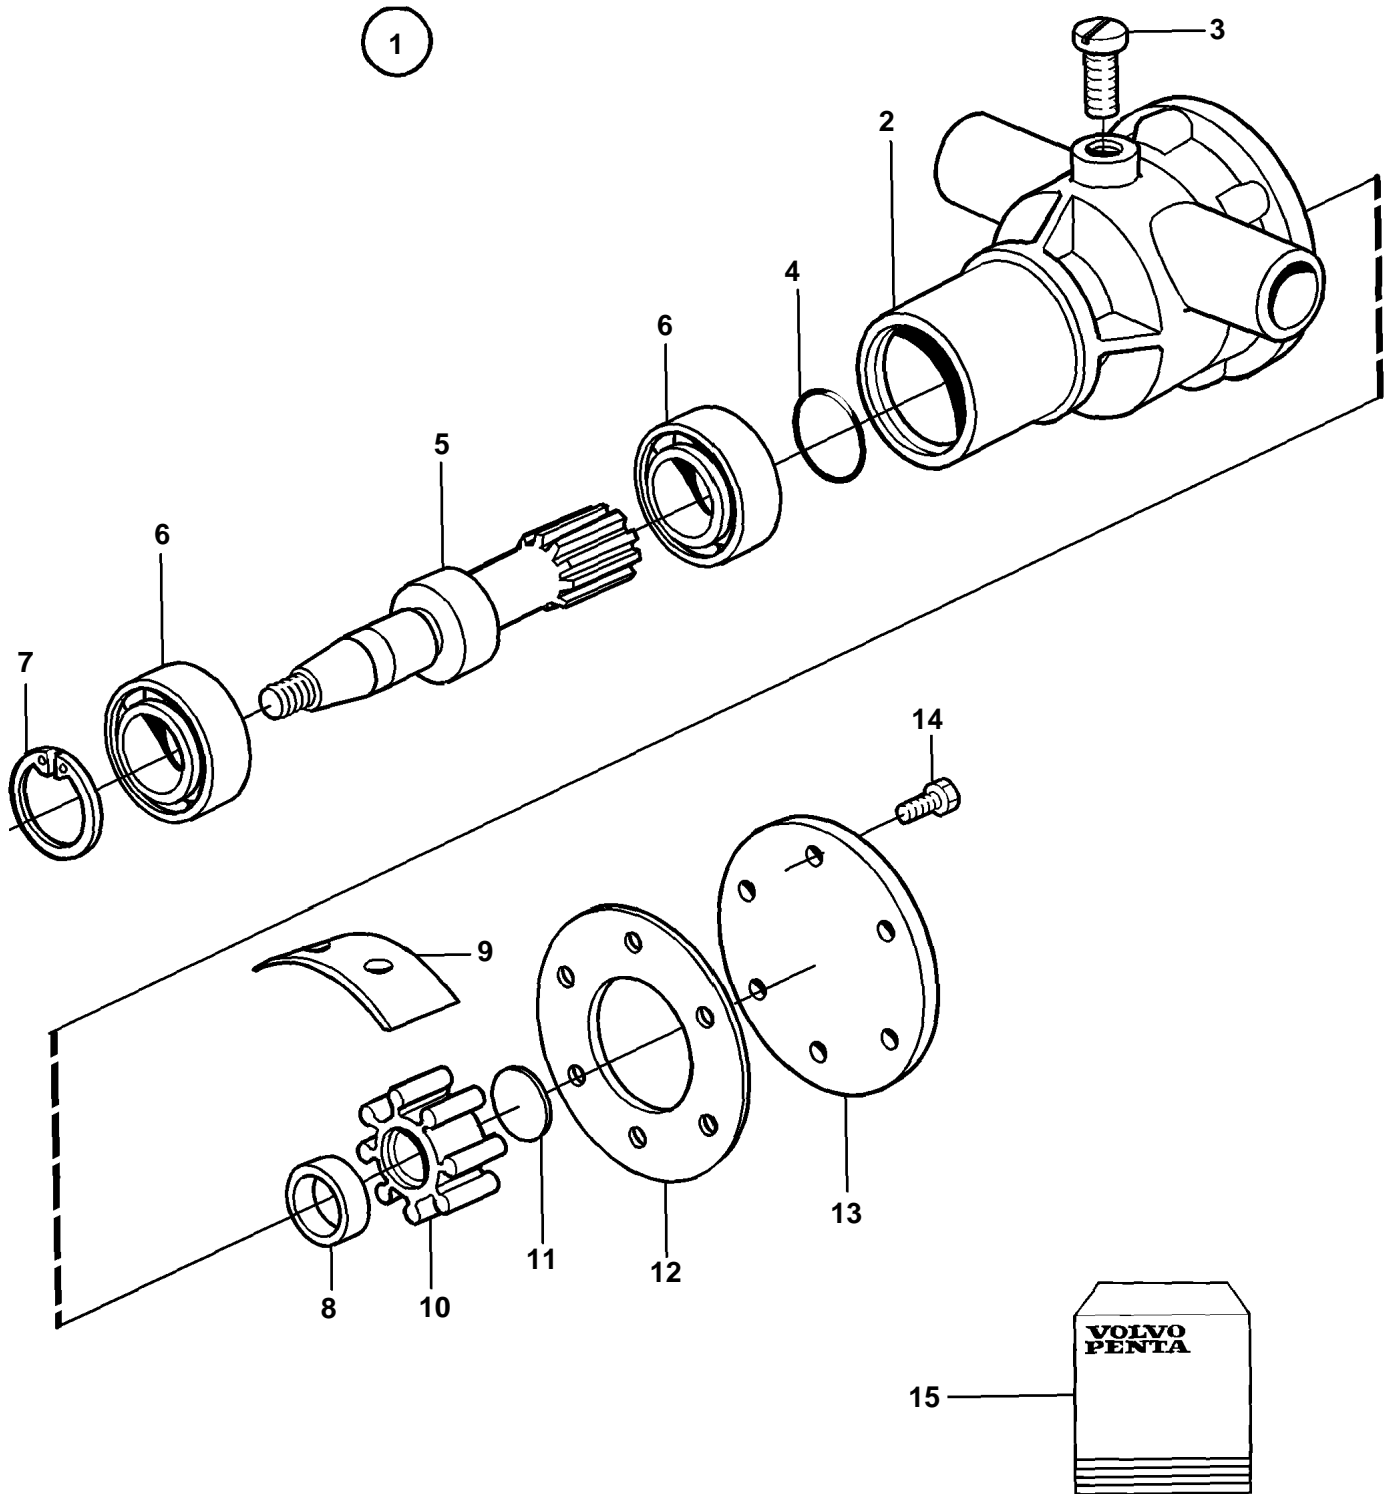

MD22P-B, TMD22-B, TMD22P-C, TAMD22P

MD22P-B, TMD22-B, TMD22P-C, TAMD22P

REF	PART NO.	QTY	DESCRIPTION	NOTES
1	3582510	1	Sea water pump	
2		1	· Housing	
3	860201	1	· Screw	Included in repair kit 876829.
4	860237	1	· O-ring	Included in repair kit 876829.
5	3582511	1	· Shaft	
6	860202	2	· Bearing	Included in repair kit 876829.
7	3581085	1	· Lock ring	Included in repair kit 876829.
8	860236	1	· Sealing ring	Included in repair kit 876829.
9	827010	1	· Cam	Included in repair kit 876829.
10		1	· Impeller	Included in impeller kit.. Included in repair kit 876829.
11	804781	1	· Sealing washer	Included in repair kit 876829.
12	826244	1	· Gasket	Included in impeller kit.. Included in repair kit 876829.
13	3582592	1	· Cover	Included in repair kit 876829.
14	841693	6	· Screw	Included in repair kit 876829.
15	3862281	1	Impeller kit	
	876829	1	Repair kit	