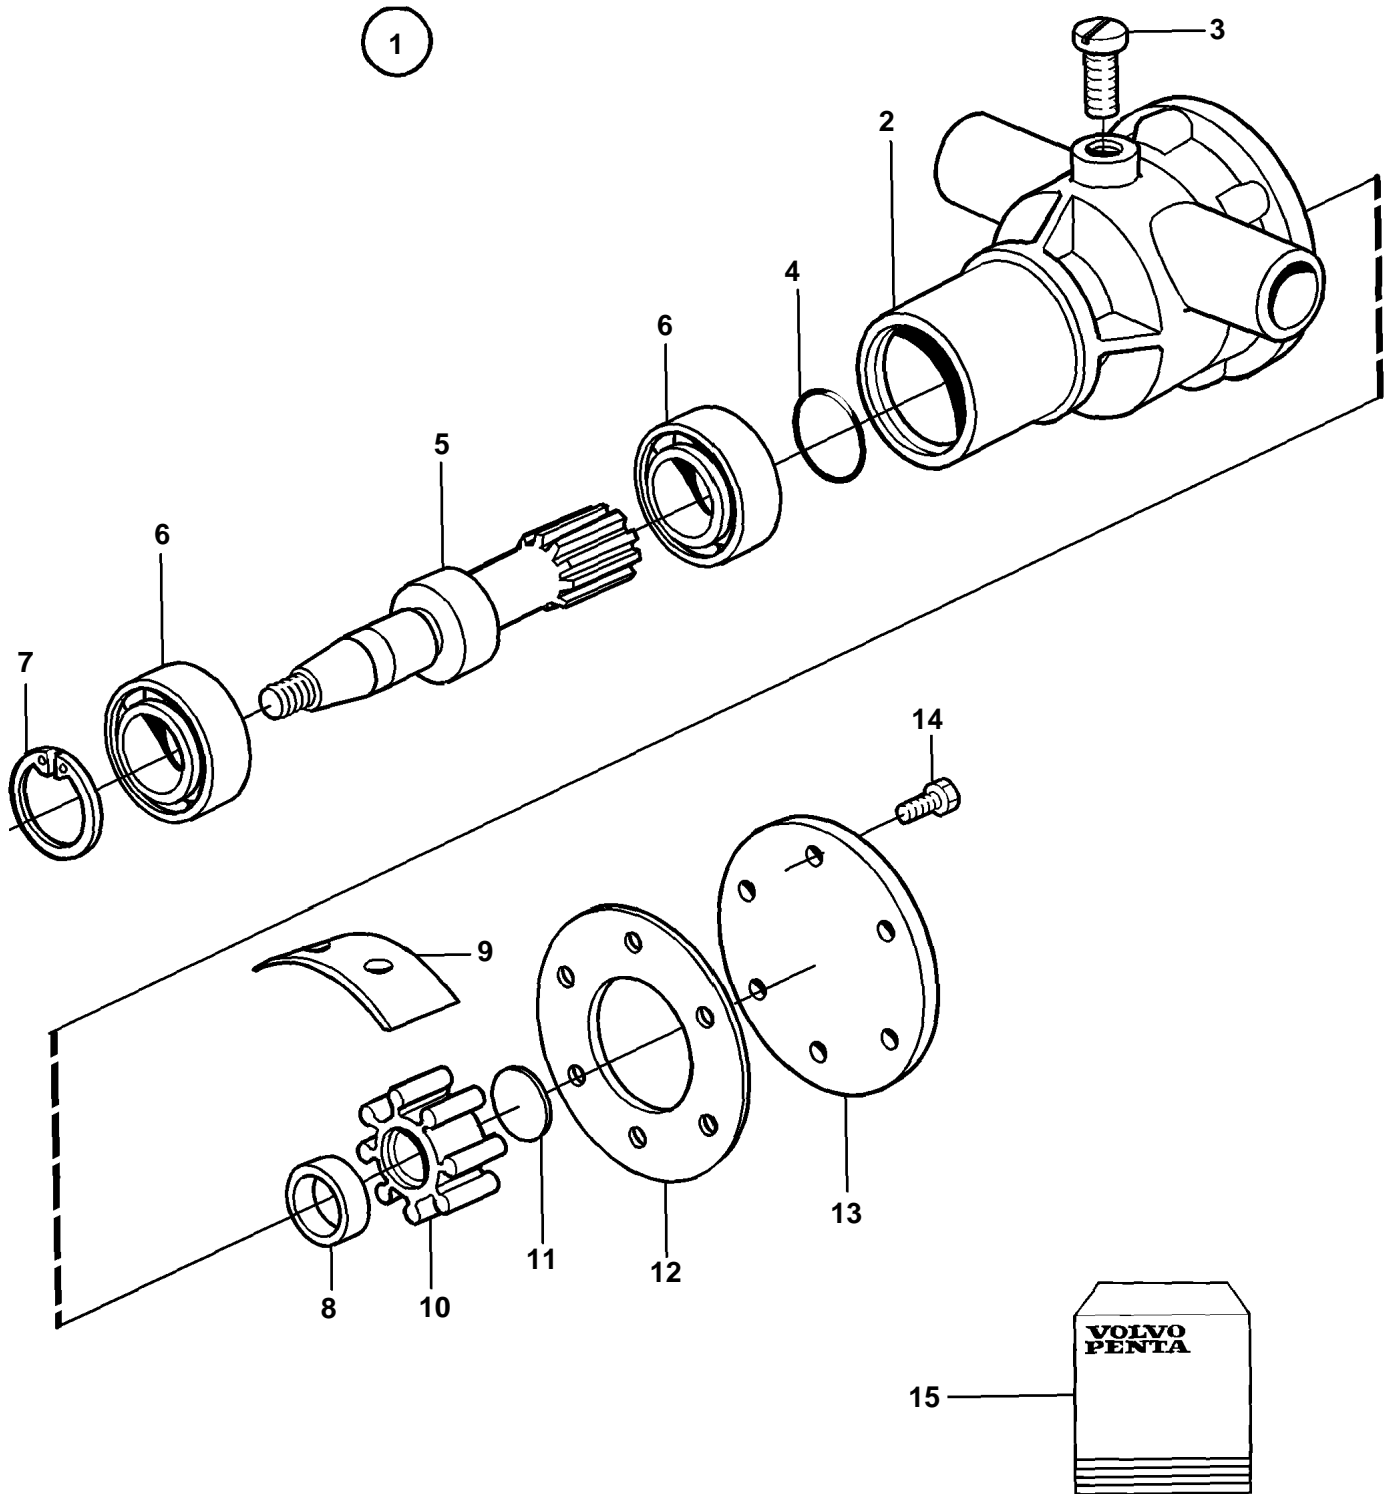

MD22P-B, TMD22-B, TMD22P-C, TAMD22P

16773

MD22P-B, TMD22-B, TMD22P-C, TAMD22P

REF	PART NO.	QTY	DESCRIPTION	NOTES
1	3582510	1	Sea water pump	
2		1	· Housing	
3	860201	1	· Screw	Included in repair kit 876829.
4	860237	1	· O-ring	Included in repair kit 876829.
5	3582511	1	· Shaft	
6	860202	2	· Bearing	Included in repair kit 876829.
7	3581085	1	· Lock ring	Included in repair kit 876829.
8	860236	1	· Sealing ring	Included in repair kit 876829.
9	827010	1	· Cam	Included in repair kit 876829.
10		1	· Impeller	Included in impeller kit.. Included in repair kit 876829.
11	804781	1	· Sealing washer	Included in repair kit 876829.
12	826244	1	· Gasket	Included in impeller kit.. Included in repair kit 876829.
13	3582592	1	· Cover	Included in repair kit 876829.
14	841693	6	· Screw	Included in repair kit 876829.
15	3862281	1	Impeller kit	
	876829	1	Repair kit	