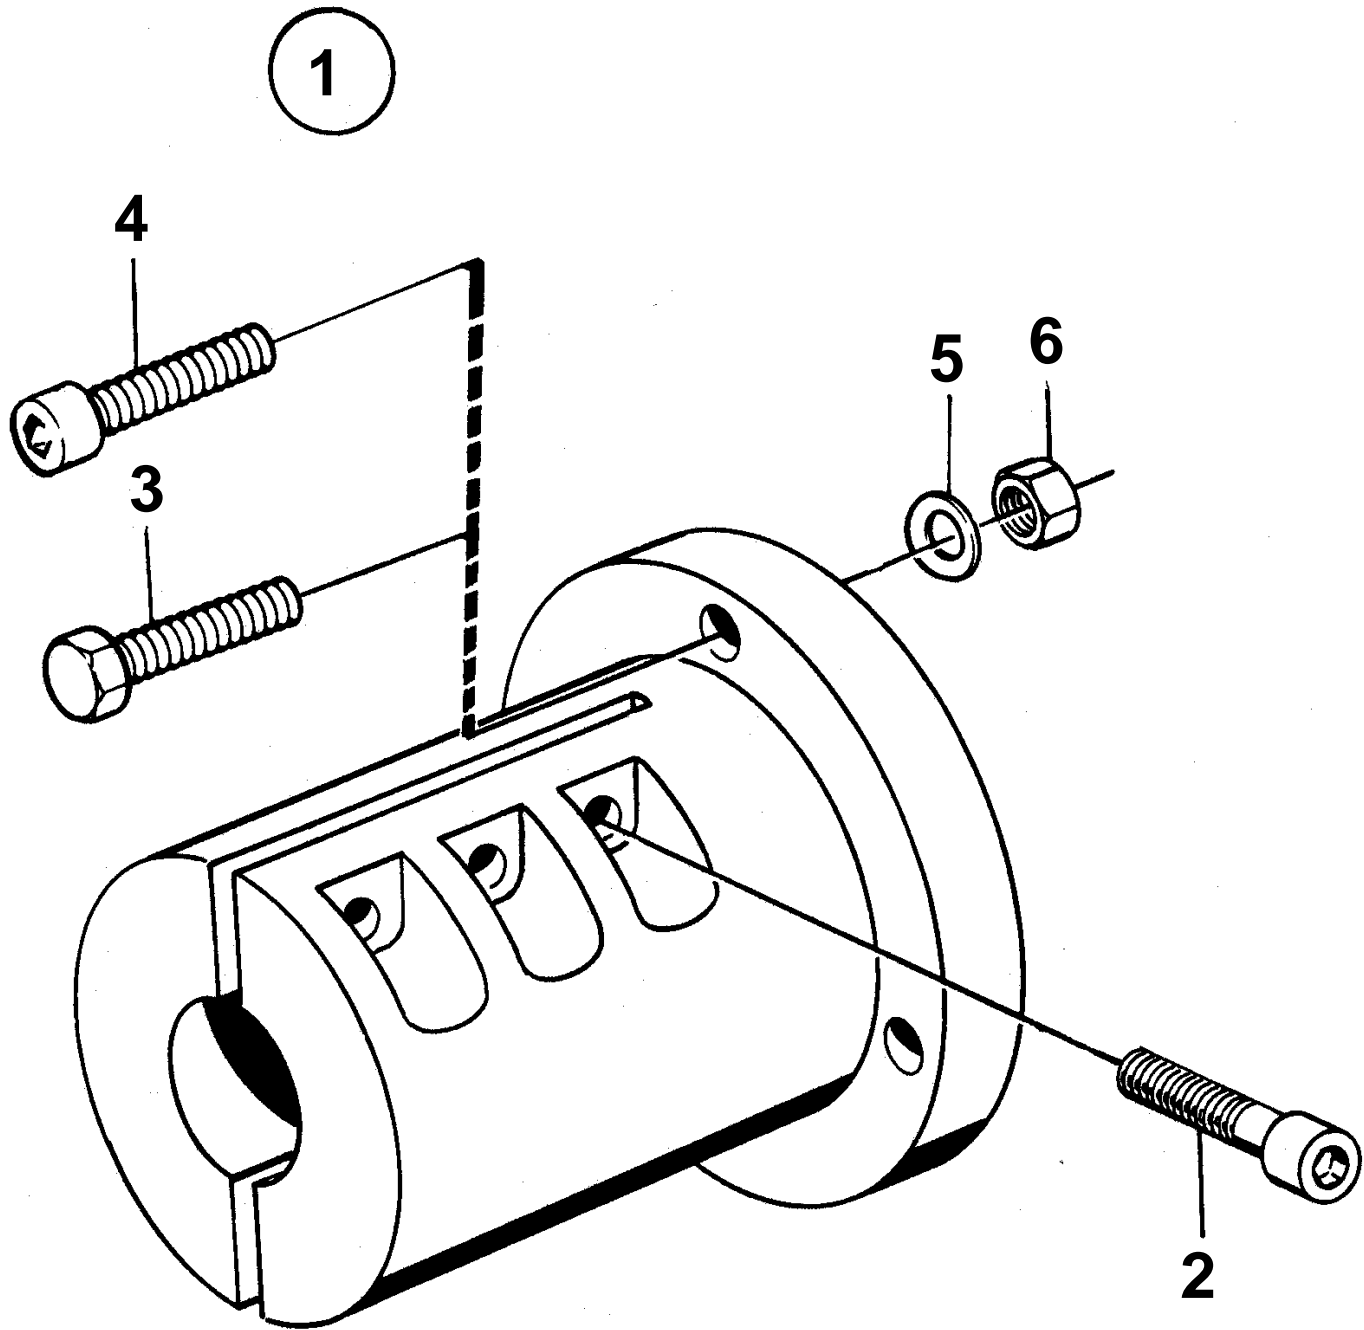

COMMON

11038

COMMON

REF	PART NO.	QTY	DESCRIPTION	NOTES
1	827927	1	Clamp coupling	For 30mm propeller shaft.
2	949068	6	· Screw	
3	970949	4	· Screw	L=35mm (955319)
4	959239	4	· Screw	L=30mm
5	941908	4	· Spring washer	
6	955783	4	· Nut	