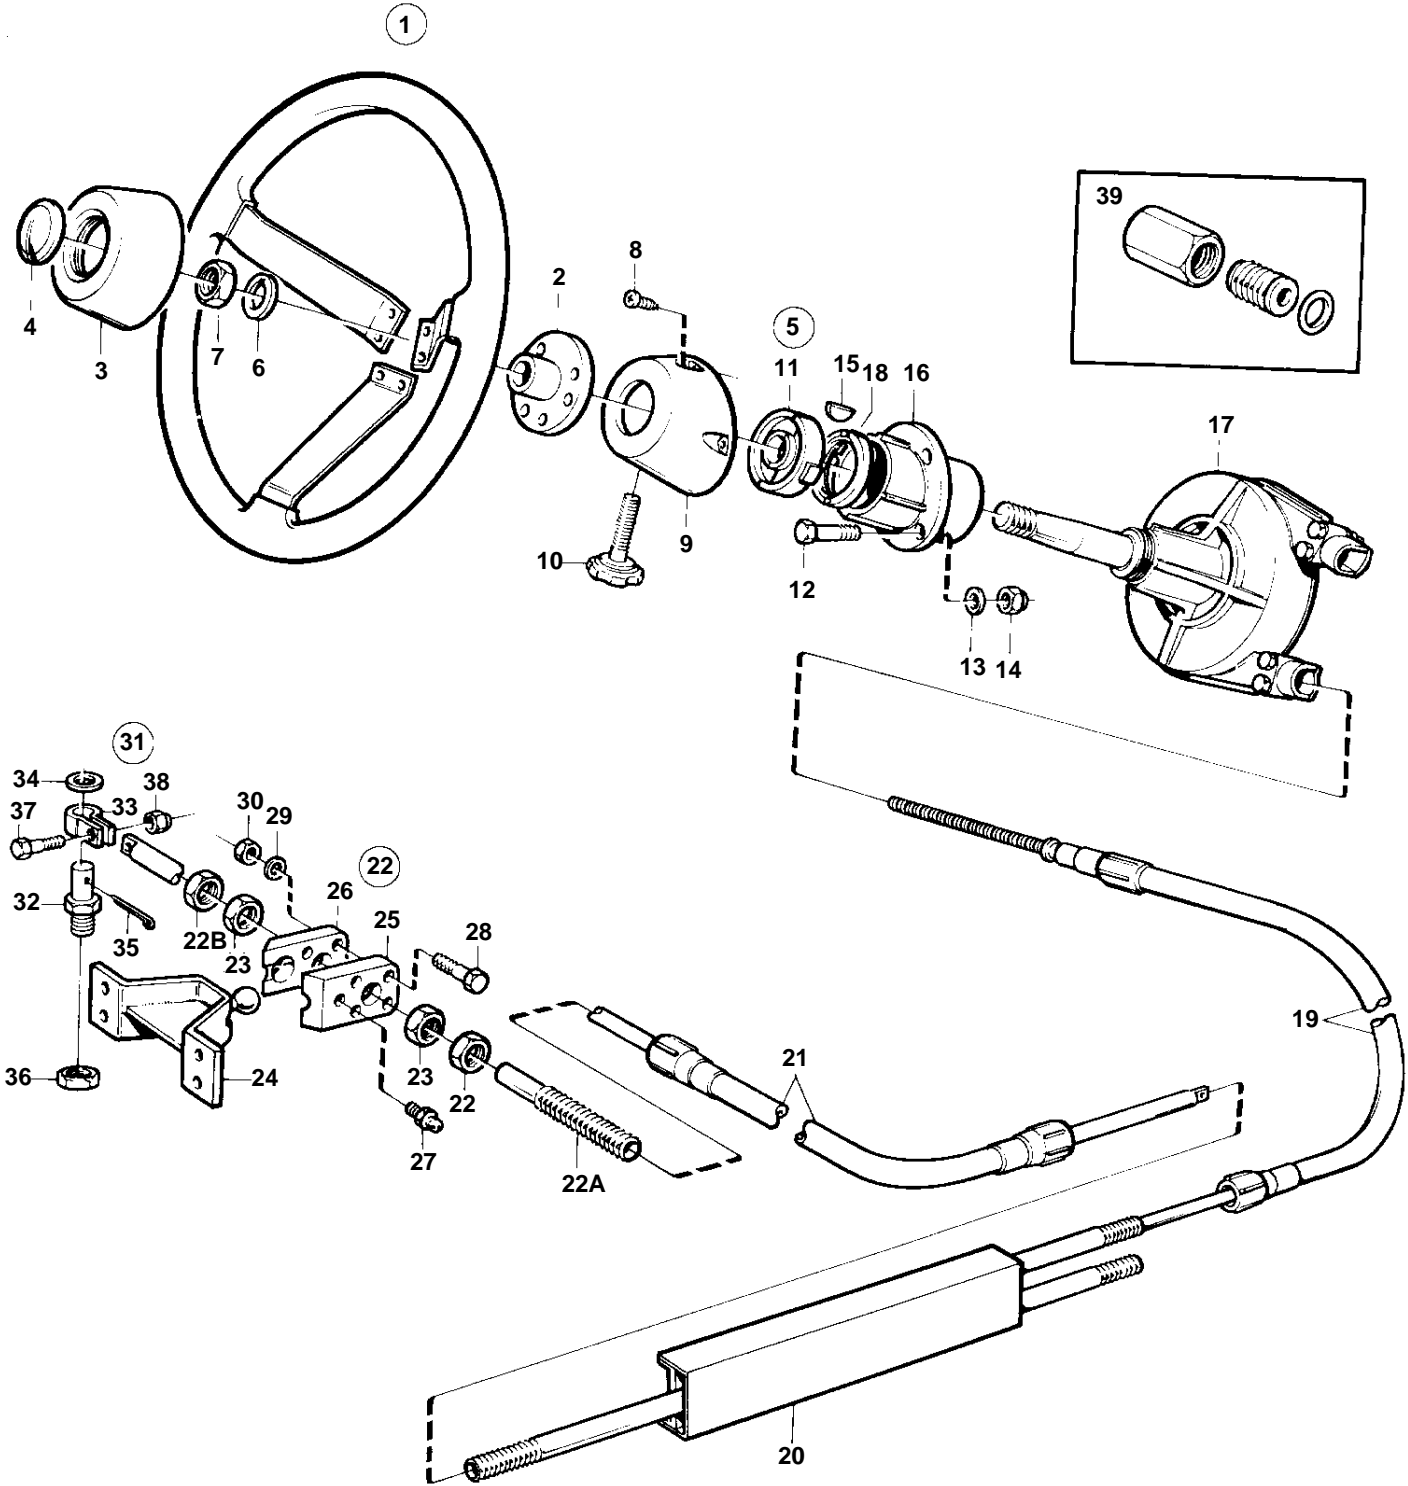

COMMON

15565

## COMMON

REF	PART NO.	QTY	DESCRIPTION	NOTES
1	850936	1	Steering wheel	
2		1	• Steering wheel hub	
3		1	• Steering wheel pad	
4		1	• Steering wh emblem	
5	853182	1	Mounting kit	90° WHITE
	1140023	1	Mounting kit	90° BLACK
	853183	1	Mounting kit	70° WHITE
	1140024	1	Mounting kit	70° BLACK
6	3851613	1	• Lock washer	
7	955793	1	• Nut	
8	965325	2	• Screw	
9		1	• Cover	
10	3851612	1	• Screw	
11	3851611	2	• Bearing bushing	
12	955298	4	• Screw	
13	955894	4	• Washer	
14	946036	4	• Lock nut	
15	160807	1	• Key	
16		1	• Steering head	
17	853181	1	Steering box	
18	3851614	1	• Nut	
19	828886	1	Steering cable	L=2,00m
	828887	1	Steering cable	L=2,25m
	828888	1	Steering cable	L=2,50m
	828889	1	Steering cable	L=2,75m
	853185	1	Steering cable	L=3,00m
	853186	1	Steering cable	L=3,25m
	853187	1	Steering cable	L=3,50m
	853188	1	Steering cable	L=3,75m
	853189	1	Steering cable	L=4,00m
	853190	1	Steering cable	L=4,25m
	853191	1	Steering cable	L=4,50m
	853192	1	Steering cable	L=4,75m
	853193	1	Steering cable	L=5,00m
	828863	1	Steering cable	L=5,25m
	853194	1	Steering cable	L=5,50m
	828864	1	Steering cable	L=5,75m
	853195	1	Steering cable	L=6,00m
	828865	1	Steering cable	L=6,25m
	853196	1	Steering cable	L=6,50m
	828866	1	Steering cable	L=6,75m
	853197	1	Steering cable	L=7,00m
	853286	1	Steering cable	L=7,50m
	853287	1	Steering cable	L=8,00m
	853288	1	Steering cable	L=8,50m
	853289	1	Steering cable	L=9,00m
20		1	Ds unit	
21	853387	1	• Steering cable	
22	853290	1	Stern attachment	
22A	850771	1	• Anchorage	
22B	850778	2	• Nut	
23	853306	2	• Nut	
24	851093	1	• Bracket	
25	828857	1	• Anchorage	
26	828854	1	• Anchorage	
27	951739	1	• Lubricating nipple	
28	940101	2	• Screw	
29	941906	2	• Spring washer	
30	963105	2	• Nut	
31	828924	1	Ball joint kit	
32		1	• • Split pin bolt	
33		1	• • Bracket	
34	955897	1	• • Washer	