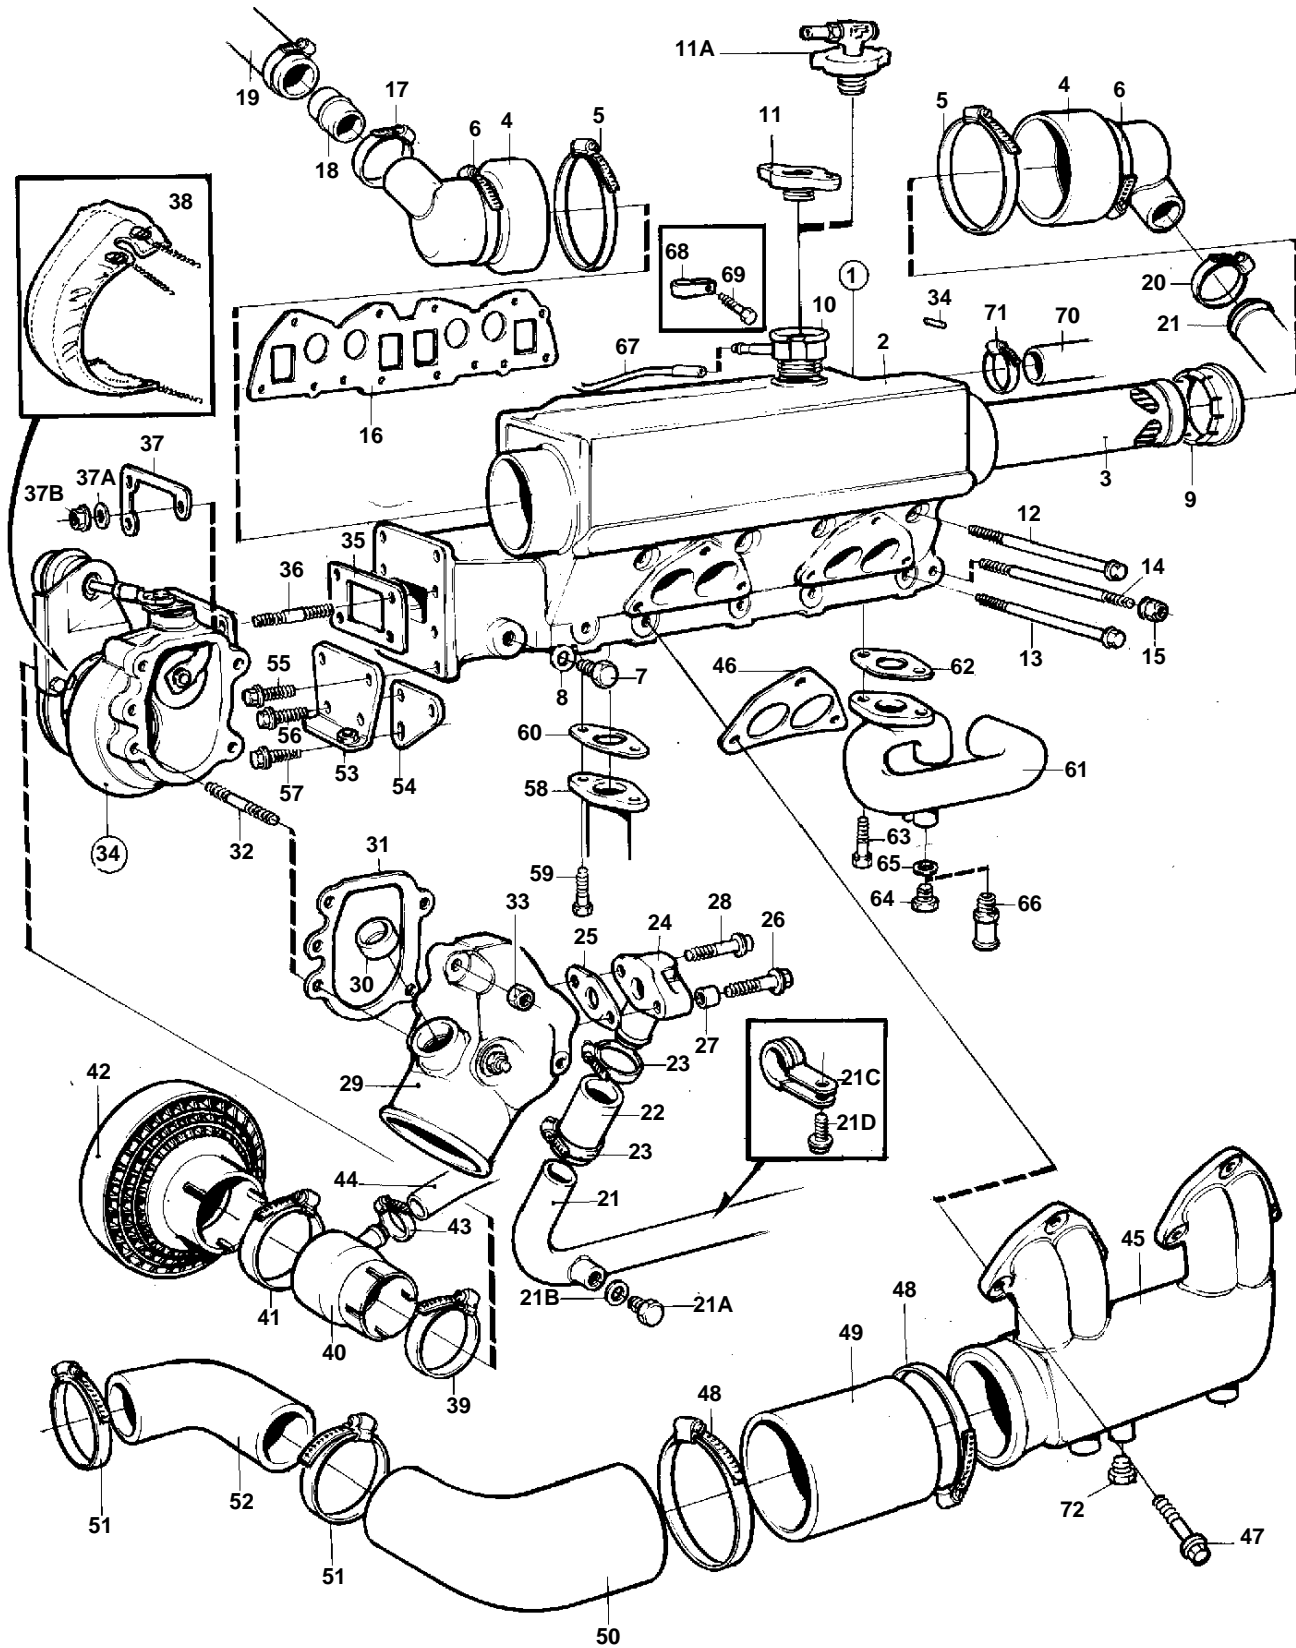

TMD22A

15872

TMD22A

REF	PART NO.	QTY	DESCRIPTION	SEE SEC.	NOTES
1	861581	1	Heat exchanger		
2		1	· Housing		
3	861607	1	· Heat exchanger eleme		
4	861608	2	· Cover		
5	961674	2	· Clamp		
6	872531	2	· Hose clamp		
7	859725	2	· Plug		
8	483963	2	· Washer		
9	861609	1	· Sleeve		
10	861611	1	· Rim		
11	861610	1	· Cover		
11A	845587	1	Filler cap	358	ALT, EARLIER PROD. When separate expansion tank is being used.
	861741	1	Hose connection	573	ALT, LATER PROD. When separate expansion tank is being used.
12	859797	4	Screw		
13	859796	4	Screw		
14	861429	2	Stud		
15	945408	2	Flange nut		
16	859785	1	Gasket		
17	961669	2	Hose clamp		
18	859810	1	Tube		
19	859809	1	Hose		Sea water pump-heat exchanger.
20	961669	1	Hose clamp		
21	861427	1	Tube		
21A	859842	1	Plug		
21B	483963	1	Washer		
21C	859841	2	Clamp		
21D	946173	2	Flange screw		
22	859837	1	Hose		
23	961669	2	Hose clamp		
24	859836	1	Connector		
25	859835	1	Gasket		
26	11998055	1	Screw		
27		1	Spacer sleeve		
28	948217	1	Flange screw		
29	861413	1	Exhaust pipe		
30	11997805	2	· Plug		
31	861414	1	Gasket		
32	861760	2	Stud		
	861761	2	Stud		
33	948645	4	Lock nut		
34	861407	1	Turbo		
	3802091	1	Turbocharger, exch Comps. not spec.		Exchange unit
35	859834	1	Gasket		
36	859833	4	Stud		
37	861402	1	Bracket		
37A	955894	3	Washer		
37B	948645	4	Lock nut		
38	861401	1	Protecting casing		
39	961672	1	Clamp		
40	861412	1	Tube		
41	872531	1	Hose clamp		(961675)
42	861411	1	Air inlet		
43	961665	1	Hose clamp		
44	6646938	1	Hose		Oil filling-air filter.
45	859828	1	Inlet pipe		
46	859829	2	Gasket		
47	946671	6	Flange screw		
48	961674	2	Clamp		
49	861396	1	Hose		
50	861395	1	Connection pipe		
51	961674	2	Clamp		