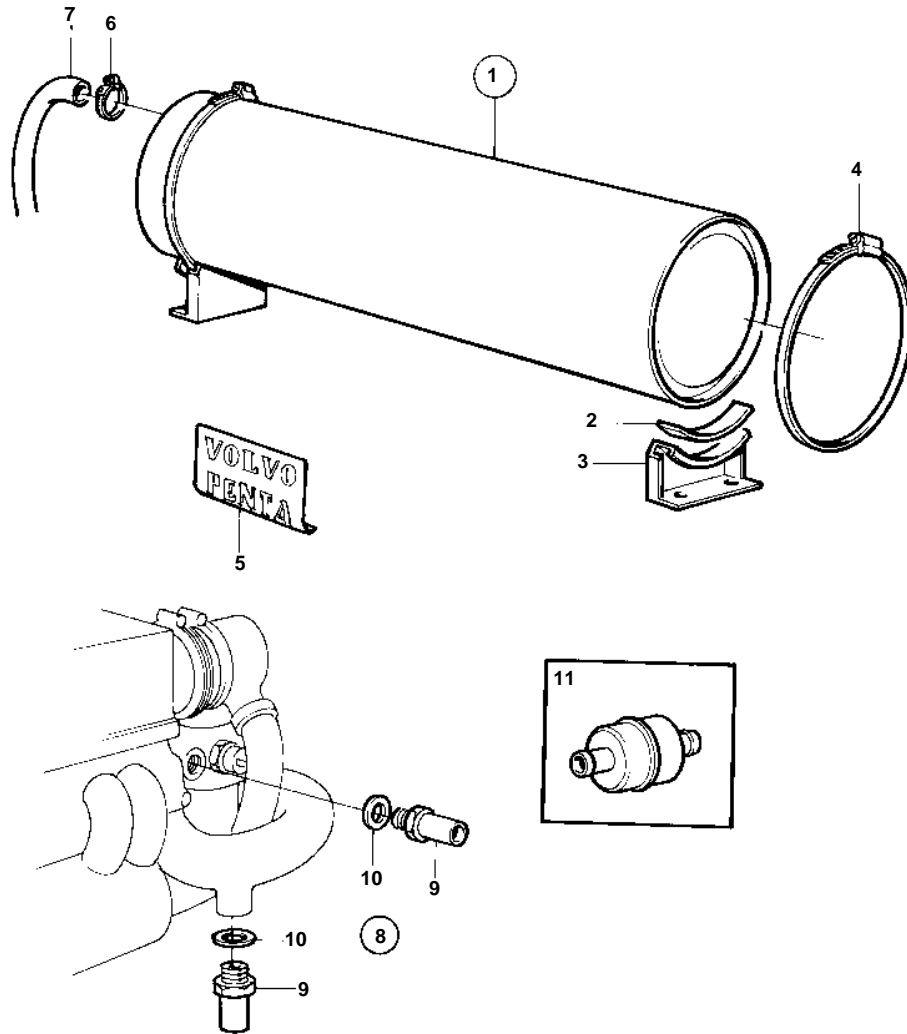

COMMON

9605

COMMON

REF	PART NO.	QTY	DESCRIPTION	NOTES
1		1	Water heater	
2	1144070	2	· Spacer	
3	842767	2	· Bracket	
4	1144071	2	· Hose clamp	
5	827259	1	· Label	
6	961662	X	Clamp	FOR 952968
	961663	X	Clamp	FOR 952969
7	952968	X	Hose	I.D=12,7mm
	952969	X	Rubber hose	I.D=15,9mm
8	859961	1	Hot water outlet	
9	3580793	2	· Hose nipple	
10	957184	2	· Washer	
11	855844	1	Thermostat	