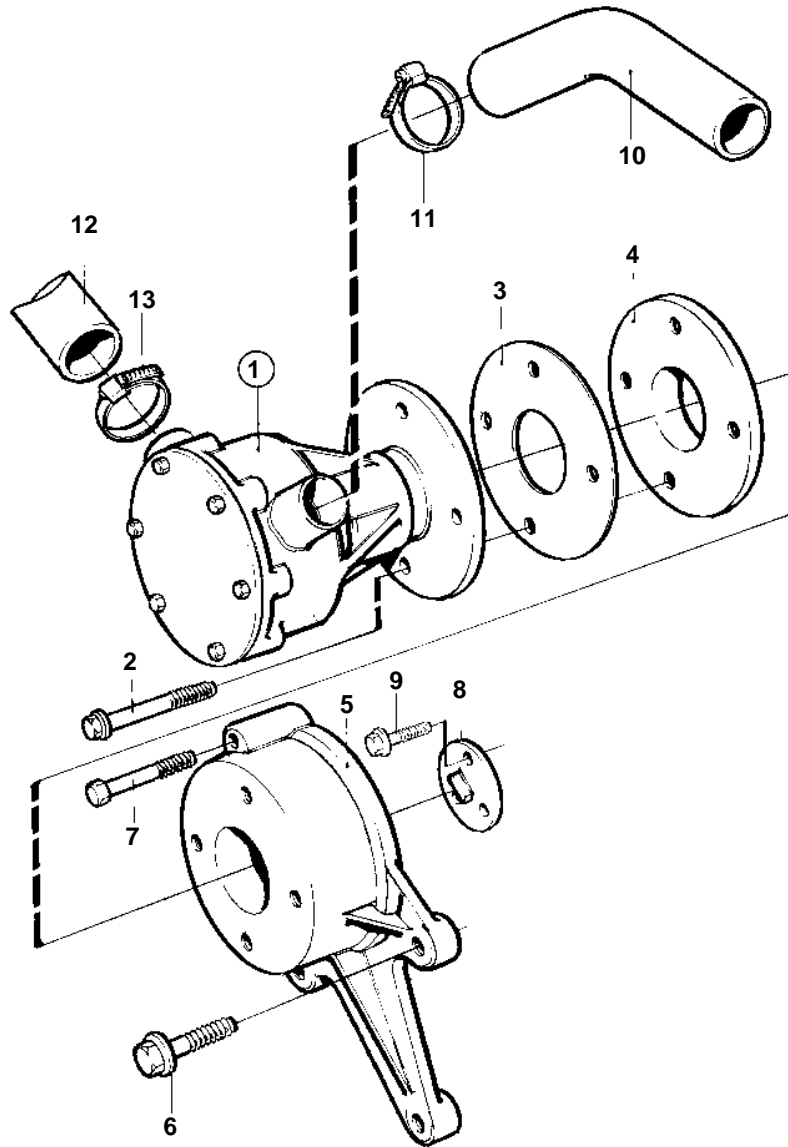

COMMON

9610

COMMON

REF	PART NO.	QTY	DESCRIPTION	SEE SEC.	NOTES
1	859824	1	Pump		
				309	
2	947542	4	Screw		
3	859825	1	Gasket		
4	859826	1	Adapter		
5	859821	1	Housing		
6	946470	3	Flange screw		
7	965205	1	Flange screw		
8	859822	1	Companion flange		
9	859823	3	Flange screw		
10	859809	1	Hose		FOR TMD22A 868341. Sea water pump-heat exchanger.
	860130	1	Hose		FOR TMD22A 868764. Sea water pump-heat exchanger.
11	961669	2	Hose clamp		
12		1	Hose		SEE GROUP 44
13		2	Hose clamp		SEE GROUP 44