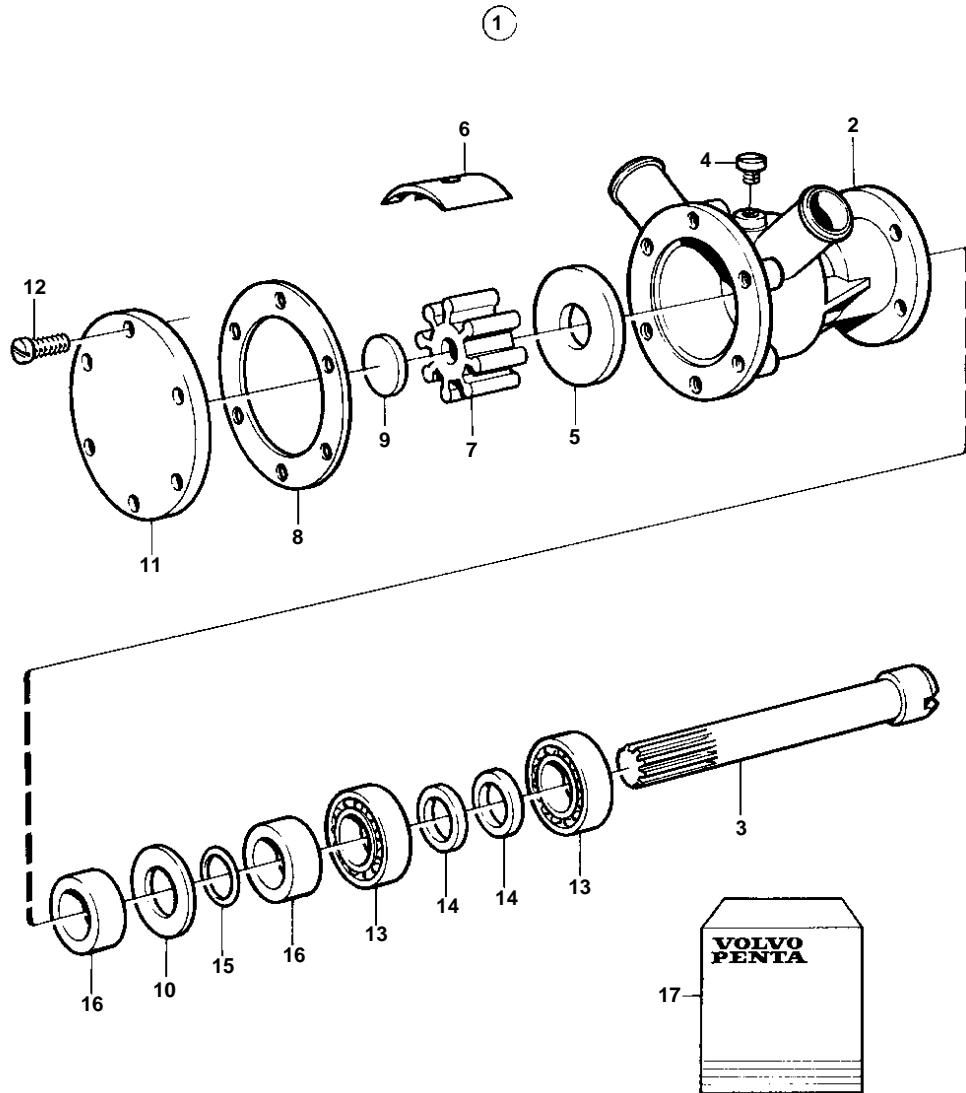

COMMON

15102

COMMON

REF	PART NO.	QTY	DESCRIPTION	SEE SEC.	NOTES
1	859824	1	Pump		
2		1	· Housing		
3	860238	1	· Shaft		
4	860201	1	· Screw		
5	860205	1	· Wear washer		
6	827010	1	· Cam		
7		1	· Impeller		
8	826244	1	· Gasket		(6611452)
9	804781	1	· Sealing washer		
10		1	· Spacer washer		
11	860204	1	· Cover		
12	817825	6	· Screw		
13	860202	2	· Bearing		
14		2	· Washer		
15	860237	1	· O-ring		
16	860236	2	· Sealing ring		
17	3856039	1	Impeller kit		(876243)
			Bulletin P-26-6-2	P-26-6-2-EN	Impeller kits
17	876242	1	Repair kit		(859867)