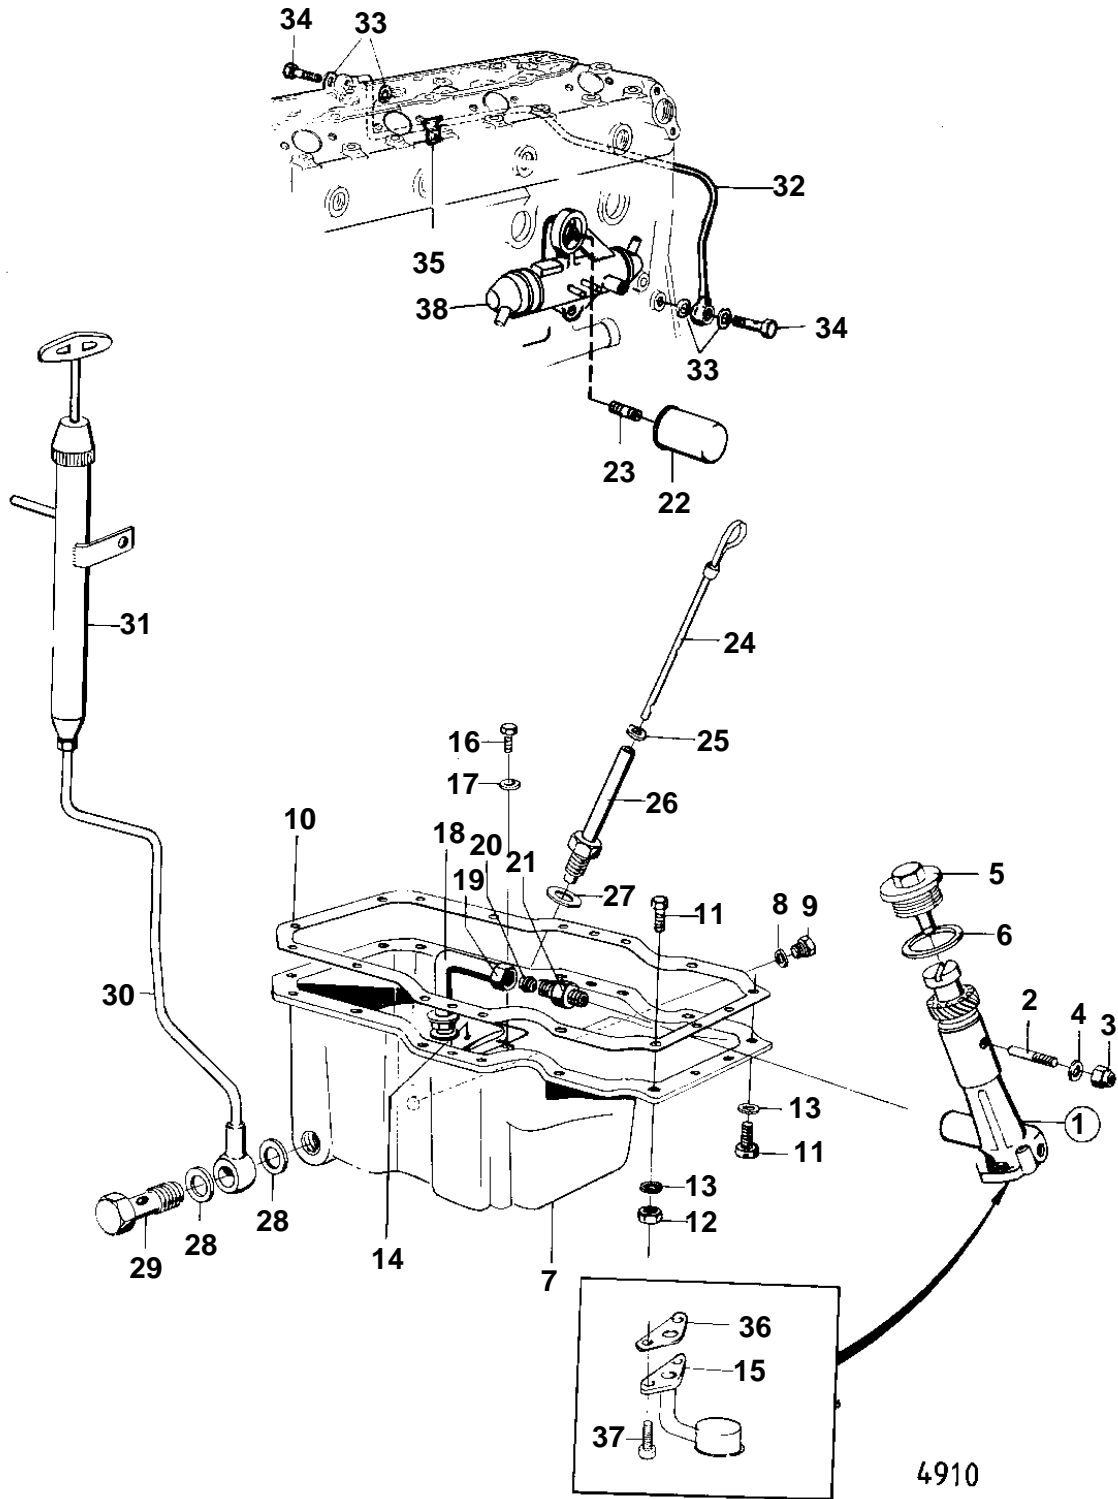

MD21B,AQD21B,MD21B/110S

MD21B,AQD21B,MD21B/110S

REF	PART NO.	QTY	DESCRIPTION	NOTES
1		1	OIL PUMP	REPLACED BY 1EA 840267 1EA 829556 1EA 829558 2EA 955274.
			COMPONENTS	
	840267	1	Oil pump	REPL BY 840647. MO 3119298/XXXX-3130871/216681.
	840647	1	Oil pump	MO 3130872/216682-.
			COMPONENTS	
2	829060	1	Stud	
3	941696	1	Cap nut	
4	907132	1	Gasket	
5	818211	1	Plug	
6	826848	1	Washer	
7		1	OIL SUMP	REPLACED BY 1EA 840265,1EA 16374,3EA 957179,1EA 840266, 1EA 941686.
				MO-3119297/XXXX
		1	OIL SUMP	MO-3127923/XXXX. REPLACED BY 1EA 840265,1EA 16374, 3EA 957179,1EA 840266, 1EA 941686.
	840265	1	Oil pan	MO3127924/XXXX-
8	15301	1	Gasket	IK MO-3127923/XXXX
	957179	1	Gasket	IK MO3127924/XXXX-
9	16376	1	Plug	MO-3127923/XXXX
	16374	1	Plug	MO3127924/XXXX-
10	818035	1	Gasket	REPL BY 840648. MO-3130871/216681.
	840648	1	Gasket	IK MO 3130872/216682-.
11	946515	20	Screw	
12	818071	2	Nut	
13	826845	20	Washer	
14	818274	1	Oil pump screen	MO-3119297/XXXX
15	829556	1	Oil pump screen	MO3119298/XXXX-
16	955268	3	Screw	MO-3119297/XXXX
17	941906	3	Spring washer	MO 3119298/XXXX-
18	826771	1	Tube	MO-3119297/XXXX
19	826511	1	Nut	MO-3119297/XXXX
20	826512	1	Fitting	MO-3119297/XXXX
21	826504	1	Fitting	MO-3119297/XXXX
22	418432	1	Oil filter	EARLY TYPE
	829390	1	Oil filter	LATE TYPE
23	781732	1	Nipple	EARLY TYPE
	829160	1	Fitting	LATE TYPE
24	829183	1	Oil dipstick	
25	818061	1	Gasket	IK EARLY TYPE
	945615	1	Gasket	IK LATE TYPE
26	829182	1	Tube	
27	957178	1	Gasket	IK
28	957181	2	Gasket	MO-3127923/XXXX
	957179	2	Gasket	MO3127924/XXXX-
29	26013	1	Hollow screw	MO-3127923/XXXX
	941686	1	Hollow screw	MO3127924/XXXX-
30	826873	1	Tube	MO-XXXX/82092
	829269	1	Oil scavenging pipe	MO-3127923/XXXX
	840266	1	Tube	MO3127924/XXXX-
31	826645	1	Oil bilge pump	MO-XXXX/82092
		1	OIL BILGE PUMP KIT	MO XXXX/82093- SEE GROUP 9
32	826518	1	Tube	
33	11992	4	Gasket	
34	826519	2	Hollow screw	
35	818276	1	Hose attachment	
36	829558	1	Gasket	MO3119298/XXXX-
37	955274	2	Screw	MO3119298/XXXX-
38		1	OIL COOLER AND INSTALLATION COMPONENTS	SEE GROUP 2B