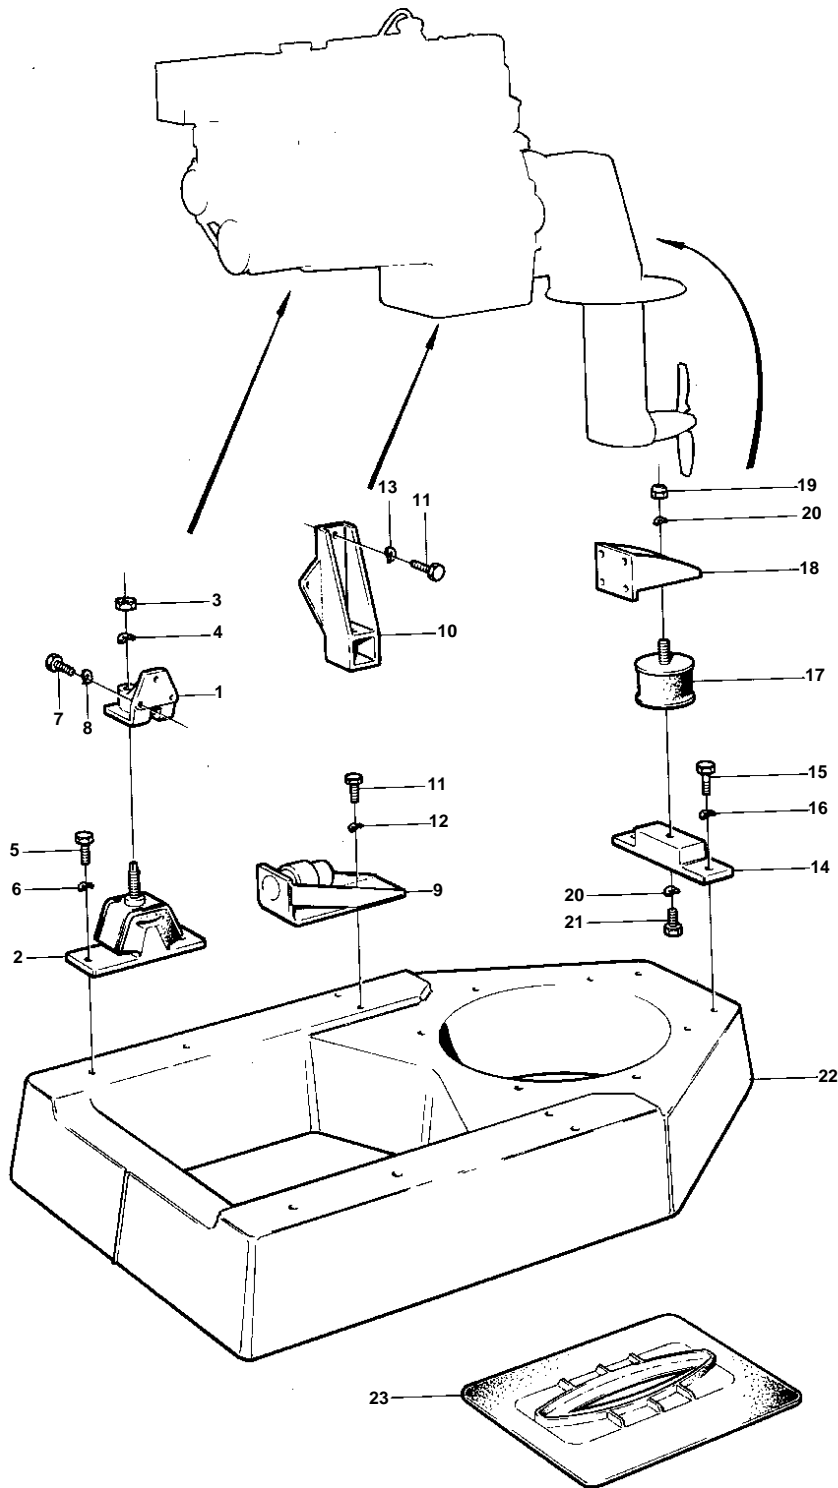

MD21B/110S

5321

MD21B/110S

REF	PART NO.	QTY	DESCRIPTION	NOTES
1	851390	1	Engine bracket	S.B
	851391	1	Engine bracket	P
2	851467	2	Rubber element	
3	955805	2	Nut	
4	941912	2	Spring washer	
5	955318	4	Screw	
6	942336	4	Spring washer	
7	959222	6	Screw	(955297)
8	941907	6	Spring washer	
9	851393	2	Absorber	
10	851389	2	Damper stop	
11	955318	10	Screw	
12	942336	4	Spring washer	
13	941908	6	Spring washer	
14	851275	1	Bracket	
15	955318	2	Screw	
16	942336	2	Spring washer	
17	851468	1	Rubber element	
18	851314	1	Bracket	SEE GROUP 4C
19	946034	1	Nut	
20	940280	2	Spring washer	
21	955338	1	Screw	
22	851283	1	Engine bed	
23	850353	1	Cover plate	