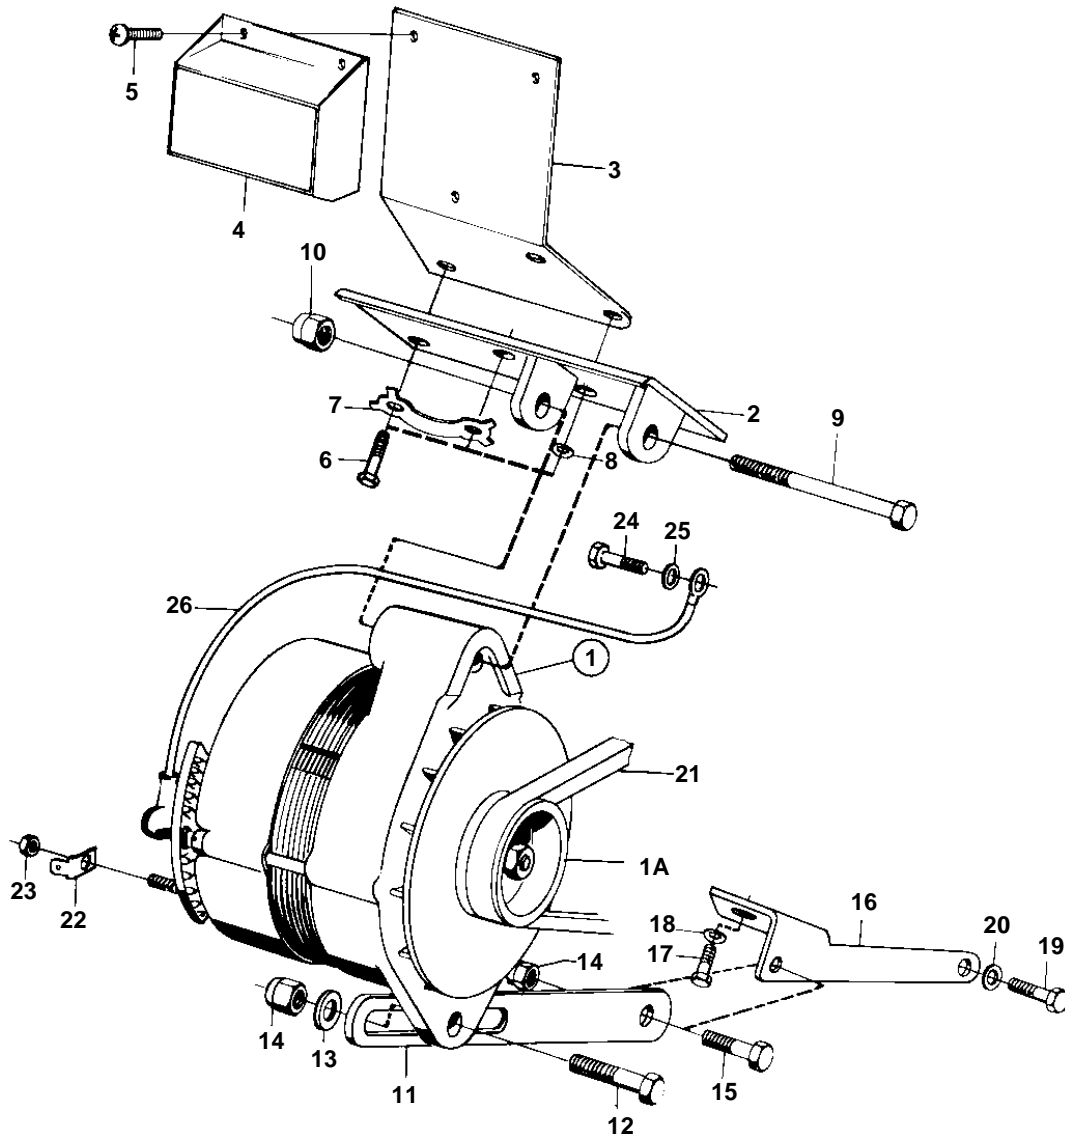

AQD21B,MD21B,MD21B/110S

6377

AQD21B,MD21B,MD21B/110S

REF	PART NO.	QTY	DESCRIPTION	SEE SEC.	NOTES
1	841380	1	Alternator		12V, MO-200254
				030-1150	
	841770	1	Alternator		14V. MO 200255-3130302/215732.
			Bulletin 49-04	49-04-EN	Alternators
1				030-1160	
	827303	1	Alternator, ALTERNATOR		24V
				030-1100	
	841765	1	Alternator		14A. MO 3130303/215733-.
				030-1156	
1A	841811	1	Pulley		MO 200255-3130302/215732.
2	819911	1	Alternator bracket		
3	829387	1	Bracket		24V
4	823234	1	Charge regulator		24V
5	958236	3	Screw		24V
6	955295	3	Screw		
7	15287	1	Washer		
8	941907	1	Spring washer		
9	955700	1	Screw		
10	950375	1	Nut		
11	807185	1	Tensioner		
12	955298	1	Screw		
13	191172	1	Washer		
14	963106	2	Nut		
15	955295	1	Screw		
16	826874	1	Bracket		
	829889	1	Bracket		FOR INSTRUMENT PANEL 841094 AND 841095.
17	955295	1	Screw		
		1	BOLT		SEE GROUP 2A. FOR INSTRUMENT PANEL 841094 AND 841095.
18	941907	1	Spring washer		
	955894	1	Washer		SEE GROUP 2A. FOR INSTRUMENT PANEL 841094 AND 841095.
19	946514	1	Screw		SEE GROUP 2A
20	17896	1	Washer		SEE GROUP 2A
21	829207	1	Drive belt		
22	829311	1	Spade terminal		24V
23		1	NUT		
24	940199	1	Screw		
25	941907	1	Spring washer		
26		X	CABLES AND CABLE TERMINALS	030-2200	