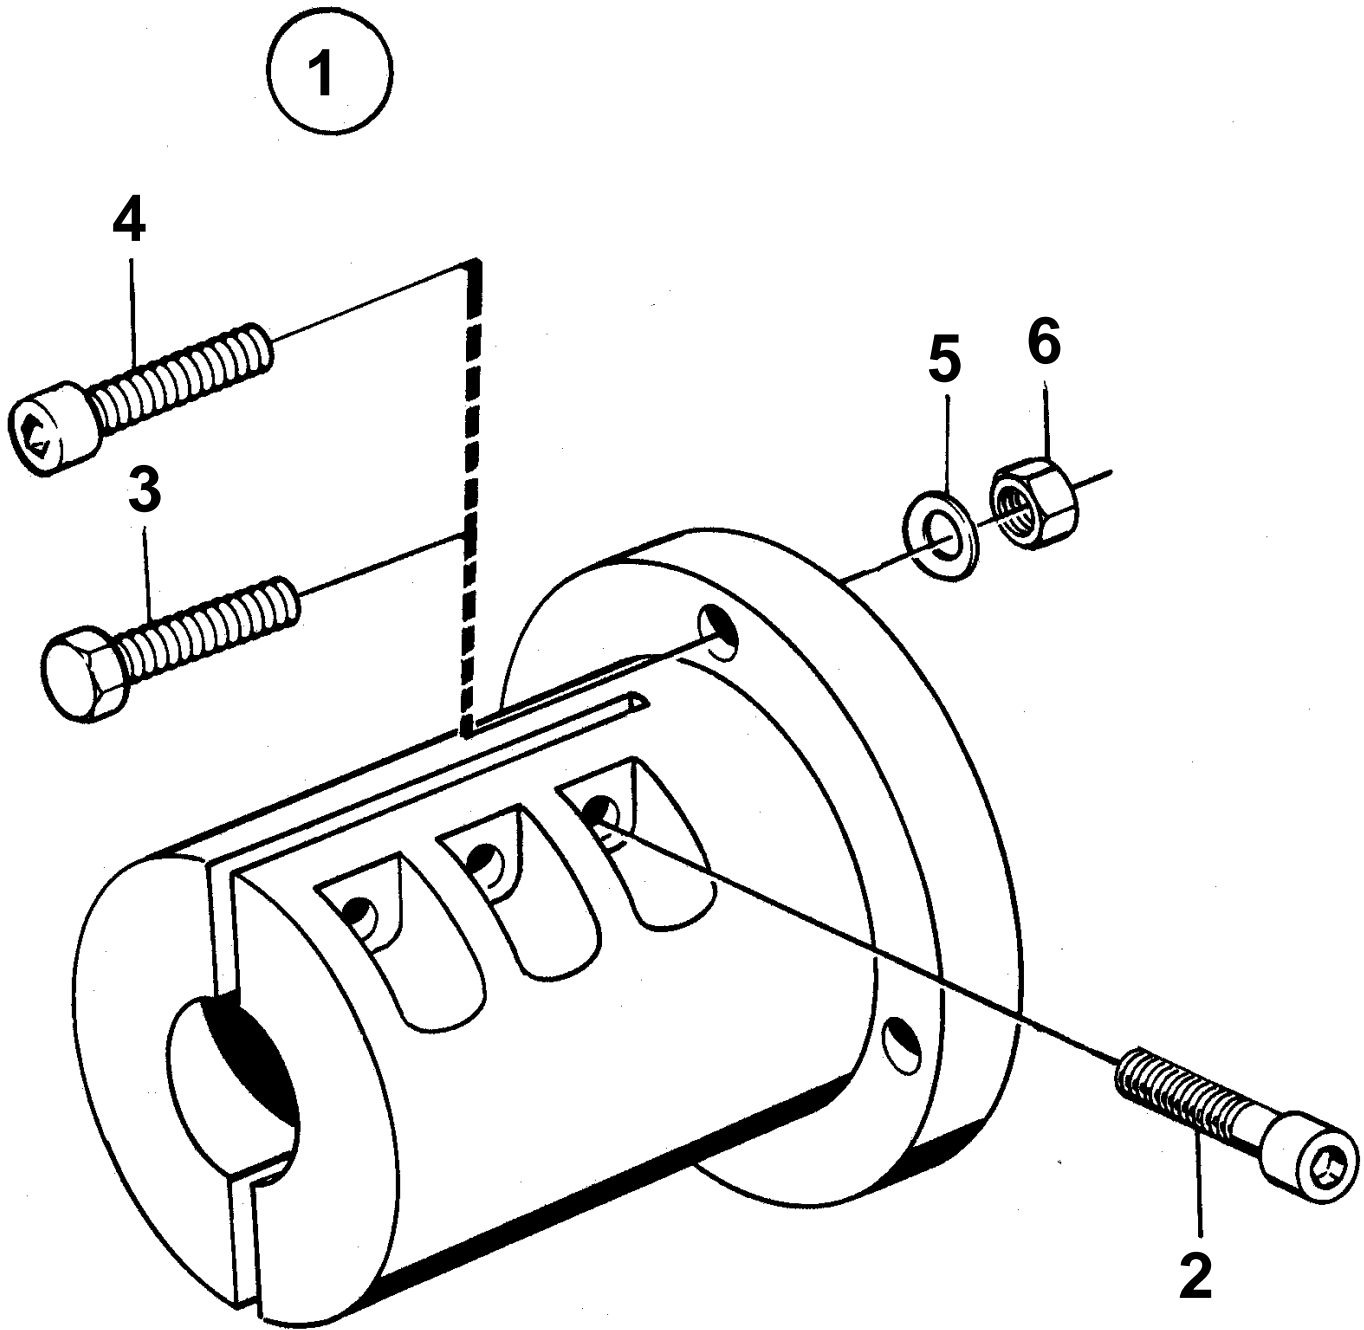

MD2010B, MD2020B, MD2030B, MD2040B

11038

MD2010B, MD2020B, MD2030B, MD2040B

REF	PART NO.	QTY	DESCRIPTION	NOTES
1	827927	1	Clamp coupling	For 30mm propeller shaft.
2	949068	6	· Screw	
3	970949	4	· Screw	(955319)
4	959239	4	· Screw	
5	941908	4	· Spring washer	
6	955783	4	· Nut	