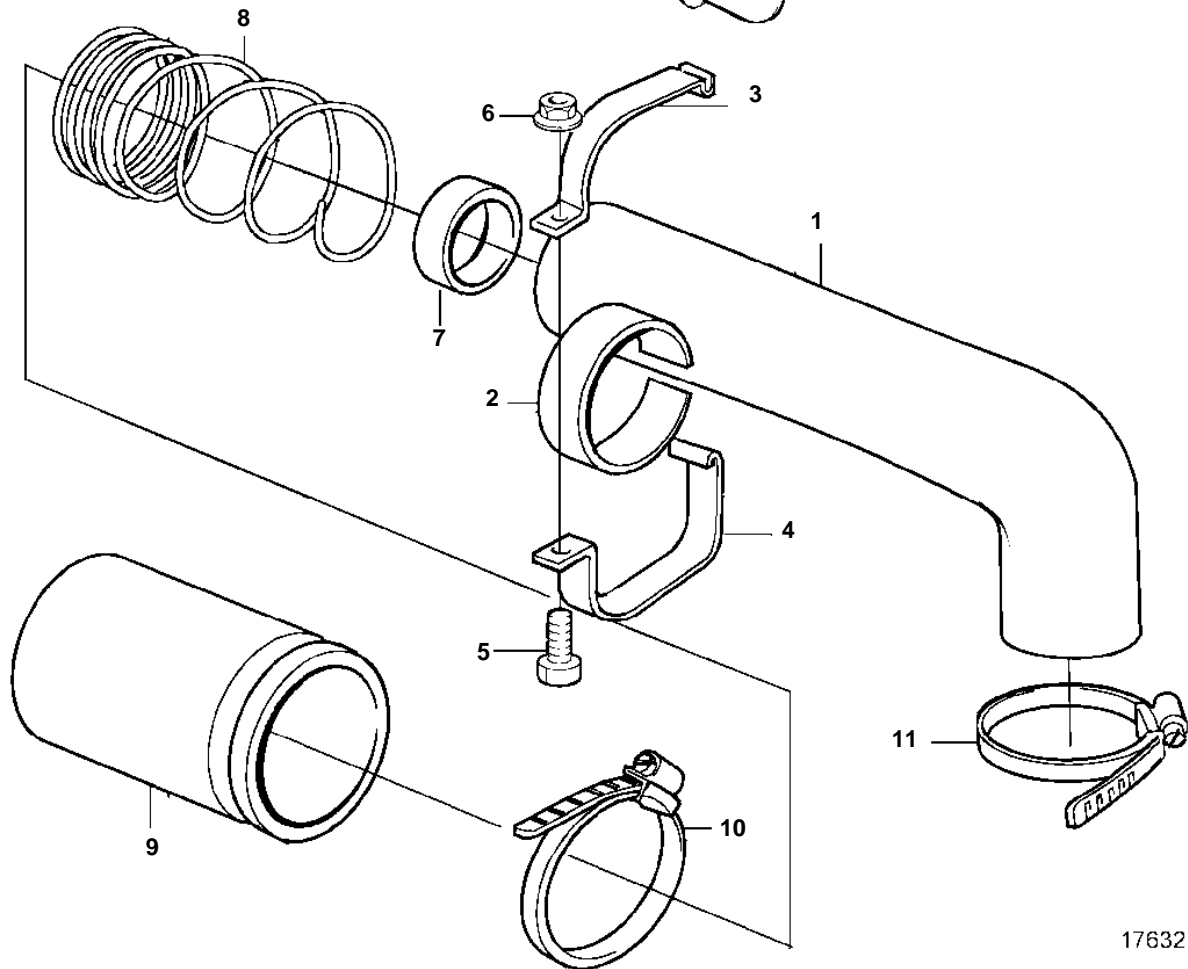

MD2020B

17632

MD2020B

REF	PART NO.	QTY	DESCRIPTION	SEE SEC.	NOTES
1	3581515	1	Air inlet		
2	3581401	1	Rubber guard		
3	3581398	1	Clamp		
4	3581399	1	Clamp		
5	965175	1	Screw		
6	945407	1	Flange nut		
7	3581400	1	Tube		
8	3580510	1	Spring		
9	3580509	1	Filter		
10	961673	1	Clamp		
11	961671	1	Hose clamp		
12	861870	1	Screw		
13	3580244	1	Heat exchanger housi		
14	861857	1	· Plug		
15	861905	1	Cover		
		1	Cover	573	ALT. When separate expansion tank is being used.
16	861906	1	Exhaust riser		
17	861907	1	Gasket		
18	948645	4	Lock nut		
19	953042	4	Stud		
20	3580245	1	Gasket		
21	861914	2	Stud		
22	945407	2	Flange nut		
23	3580246	2	Screw		
	861912	4	Screw		
24	861913	6	Spring washer		
25	861918	1	Plug		
26	861917	1	Gasket		
27		1	Lifting eye		