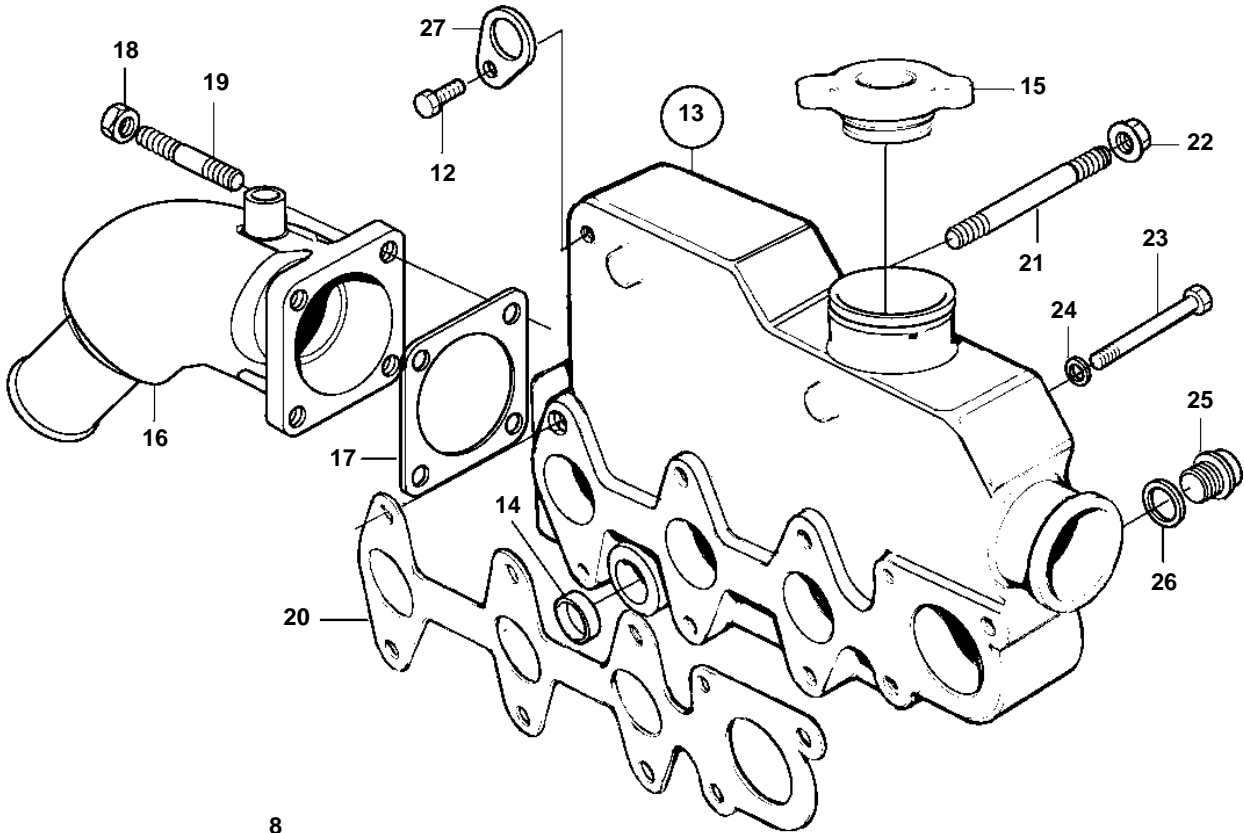

MD2020B

17632

MD2020B

REF	PART NO.	QTY	DESCRIPTION	SEE SEC.	NOTES
1	3581515	1	Air inlet		
2	3581401	1	Rubber guard		
3	3581398	1	Clamp		
4	3581399	1	Clamp		
5	965175	1	Screw		
6	945407	1	Flange nut		
7	3581400	1	Tube		
8	3580510	1	Spring		
9	3580509	1	Filter		
10	961673	1	Clamp		
11	961671	1	Hose clamp		
12	861870	1	Screw		
13	3580244	1	Heat exchanger housi		
14	861857	1	· Plug		
15	861905	1	Cover		
		1	Cover	573	ALT. When separate expansion tank is being used.
16	861906	1	Exhaust riser		
17	861907	1	Gasket		
18	948645	4	Lock nut		
19	953042	4	Stud		
20	3580245	1	Gasket		
21	861914	2	Stud		
22	945407	2	Flange nut		
23	3580246	2	Screw		
	861912	4	Screw		
24	861913	6	Spring washer		
25	861918	1	Plug		
26	861917	1	Gasket		
27		1	Lifting eye		