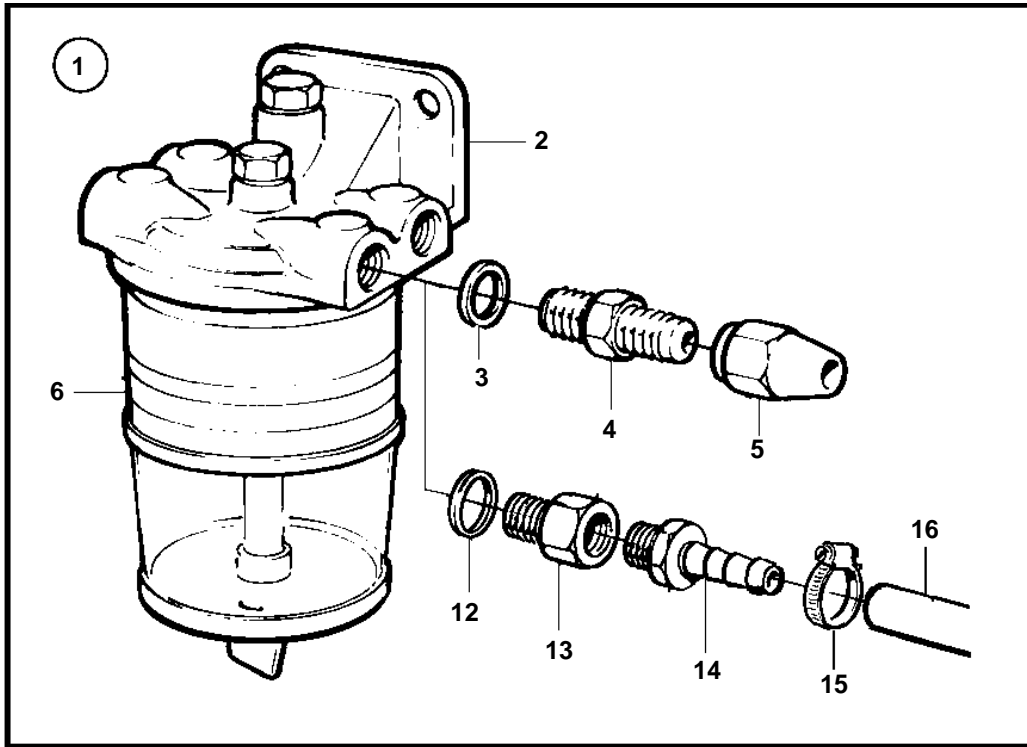

MD2010B, MD2020B, MD2030B, MD2040B

17697

MD2010B, MD2020B, MD2030B, MD2040B

REF	PART NO.	QTY	DESCRIPTION	SEE SEC.	NOTES
1	877767	1	Fuel filter		(845109). Fuel filter and water separator.
2	1140639	1	• Fuel cleaner		REPL BY 877767
			• Bulletin 50-11A	50-11A-EN	Fuel Filters / Water Separators
3	18817	2	• Gasket		
4	191397	2	• Nipple		5/16"
	941438	2	• Nipple		3/8"
5	954322	2	• Cap nut		5/16"
	954323	2	• Cap nut		3/8"
6	3581078	1	Filter insert		(858201)
7	833972	1	Water separator		Water separator.
8	833971	1	• Water separator		
9	957177	2	• Gasket		
10	191397	2	• Nipple		5/16"
	941438	2	• Nipple		3/8"
11	954322	2	• Cap nut		5/16"
	954323	2	• Cap nut		3/8"
12	957177	2	Gasket		
13	861642	2	Nipple		
14	834781	2	Nipple		
15	961664	2	Hose clamp		
16	861057	X	Fuel hose		3/8"