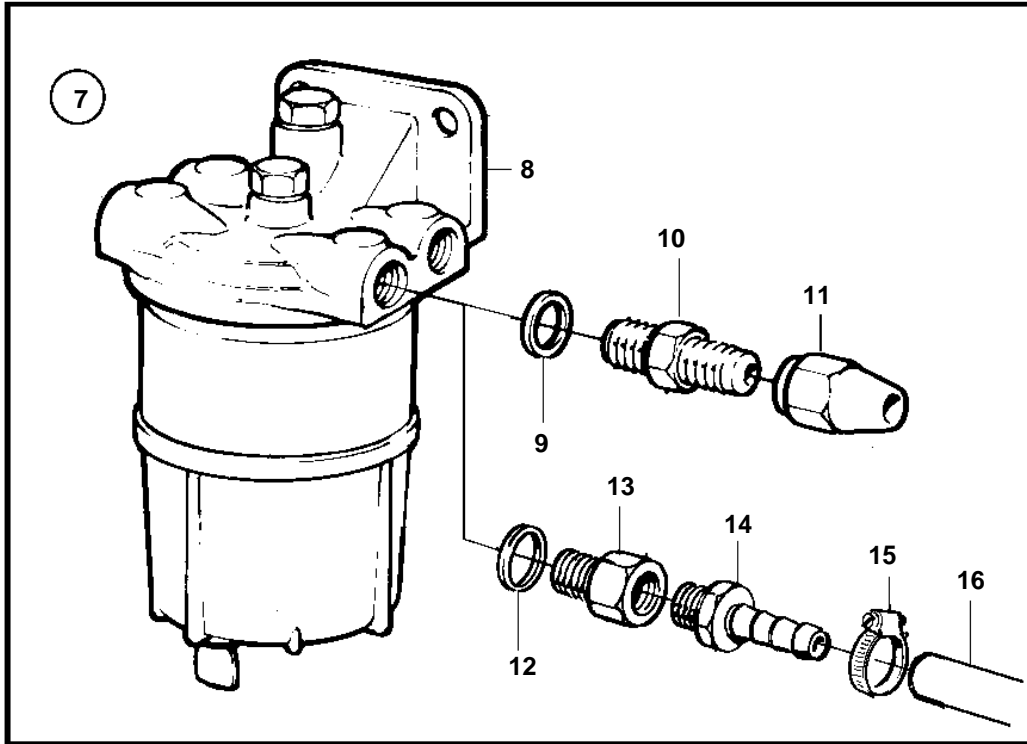

MD2010B, MD2020B, MD2030B, MD2040B

17697

MD2010B, MD2020B, MD2030B, MD2040B

REF	PART NO.	QTY	DESCRIPTION	SEE SEC.	NOTES
1	877767	1	Fuel filter		(845109). Fuel filter and water separator.
2	1140639	1	• Fuel cleaner		REPL BY 877767
			• Bulletin 50-11A	50-11A-EN	Fuel Filters / Water Separators
3	18817	2	• Gasket		
4	191397	2	• Nipple		5/16"
	941438	2	• Nipple		3/8"
5	954322	2	• Cap nut		5/16"
	954323	2	• Cap nut		3/8"
6	3581078	1	Filter insert		(858201)
7	833972	1	Water separator		Water separator.
8	833971	1	• Water separator		
9	957177	2	• Gasket		
10	191397	2	• Nipple		5/16"
	941438	2	• Nipple		3/8"
11	954322	2	• Cap nut		5/16"
	954323	2	• Cap nut		3/8"
12	957177	2	Gasket		
13	861642	2	Nipple		
14	834781	2	Nipple		
15	961664	2	Hose clamp		
16	861057	X	Fuel hose		3/8"