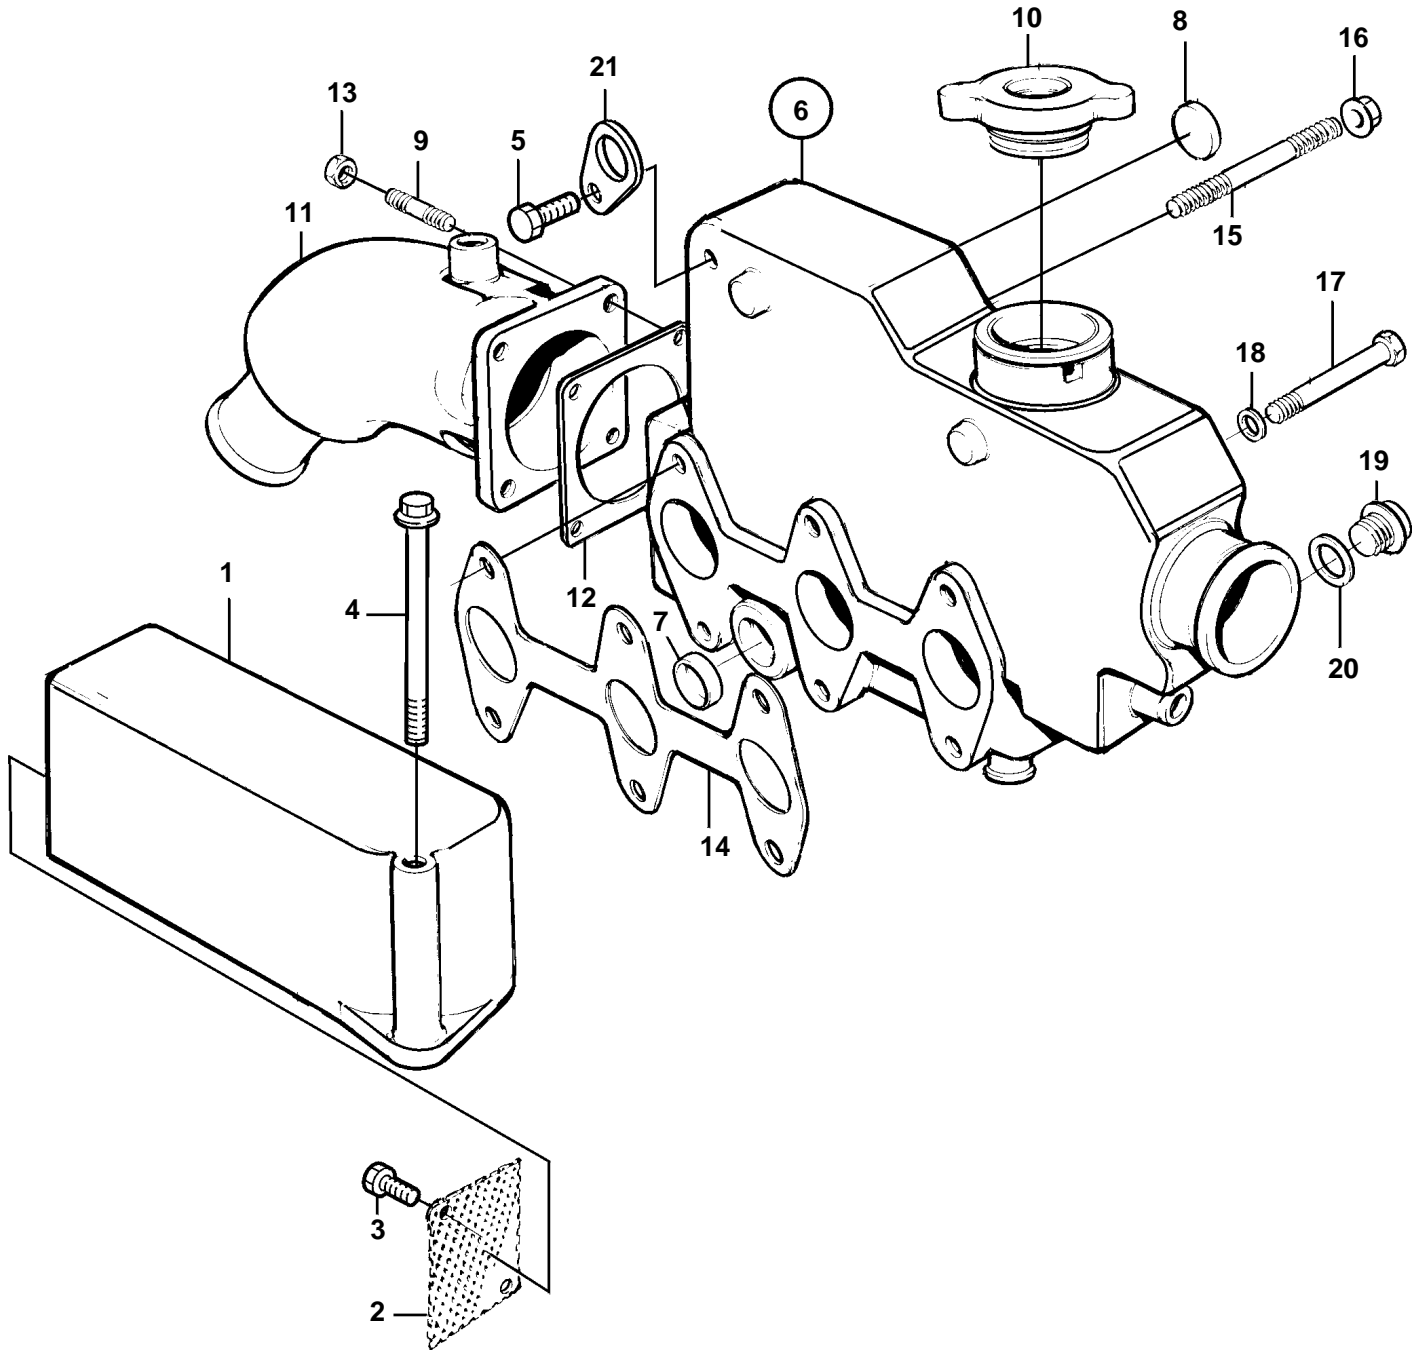

MD2030B

MD2030B

REF	PART NO.	QTY	DESCRIPTION	SEE SEC.	NOTES
1	3580242	1	Air inlet		
2	861900	1	Retainer		
3	861902	2	Screw		
4	861899	2	Flange screw		
5	861870	1	Screw		
6	3580736	1	Heat exchanger housi		
7	861801	1	· Plug		
8	3580302	1	· Plug		
9	953042	4	Stud		
10	861905	1	Cover		
		1	Cover	573	ALT. When separate expansion tank is being used.
11	861906	1	Exhaust riser		
12	861907	1	Gasket		
13	948645	4	Lock nut		
14	3580323	1	Gasket		
15	3580324	2	Stud		
16	945407	2	Flange nut		(861915)
17	3580005	4	Screw		
18	861913	4	Spring washer		
19	861918	1	Plug		
20	861917	1	Gasket		
21		1	Lifting eye		