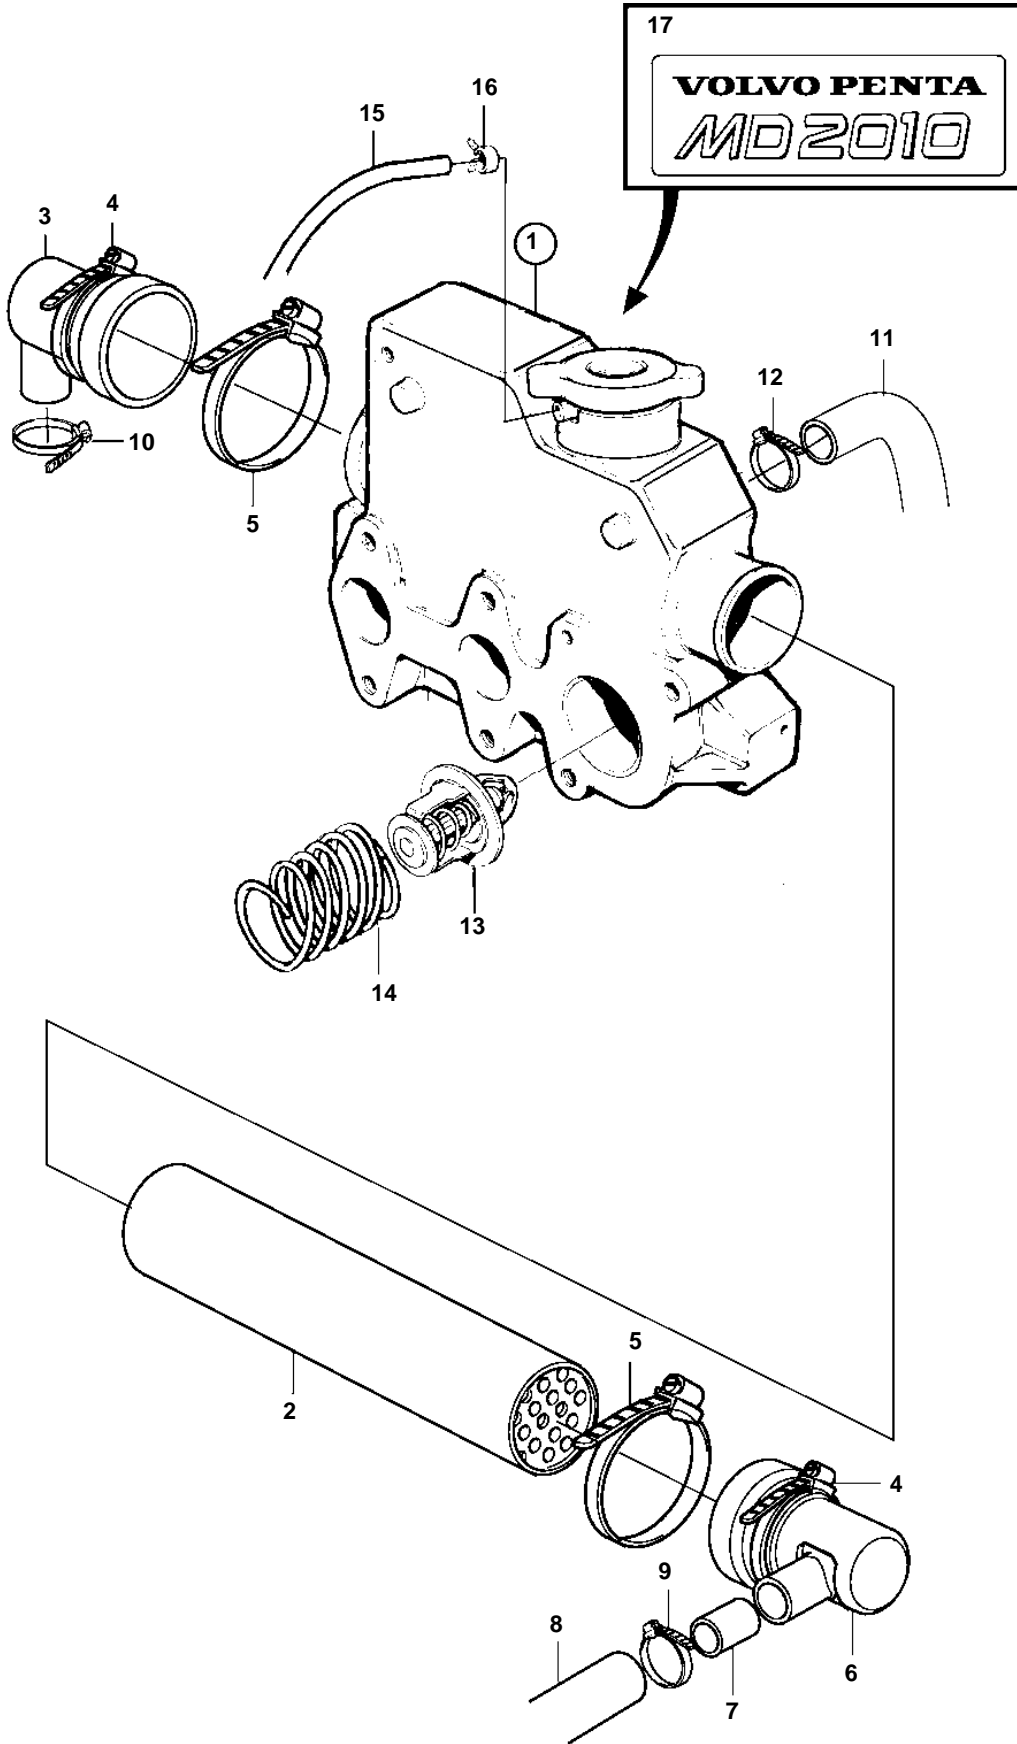

## MD2010B

REF	PART NO.	QTY	DESCRIPTION	SEE SEC.	NOTES
1	861903	1	Heat exchanger housi	2425	
2	861919	1	Heat exchanger eleme		
3	861920	1	Cover		
4	961672	2	Clamp		(861921)
5	961673	2	Clamp		(861922)
6	861924	1	Cover		
7	861925	1	Tube		
8	861926	1	Hose		Sea water pump-heat exchanger.
9	961667	1	Hose clamp		(861929)
10	853548	1	Hose clamp		(861923)
11	861927	1	Hose		Heat exchanger-water pump.
12	961667	1	Hose clamp		(861929)
13	861911	1	Thermostat		
14	861910	1	Spring		
15		1	Hose		
16	961662	1	Clamp		
17	861379	1	Decal		