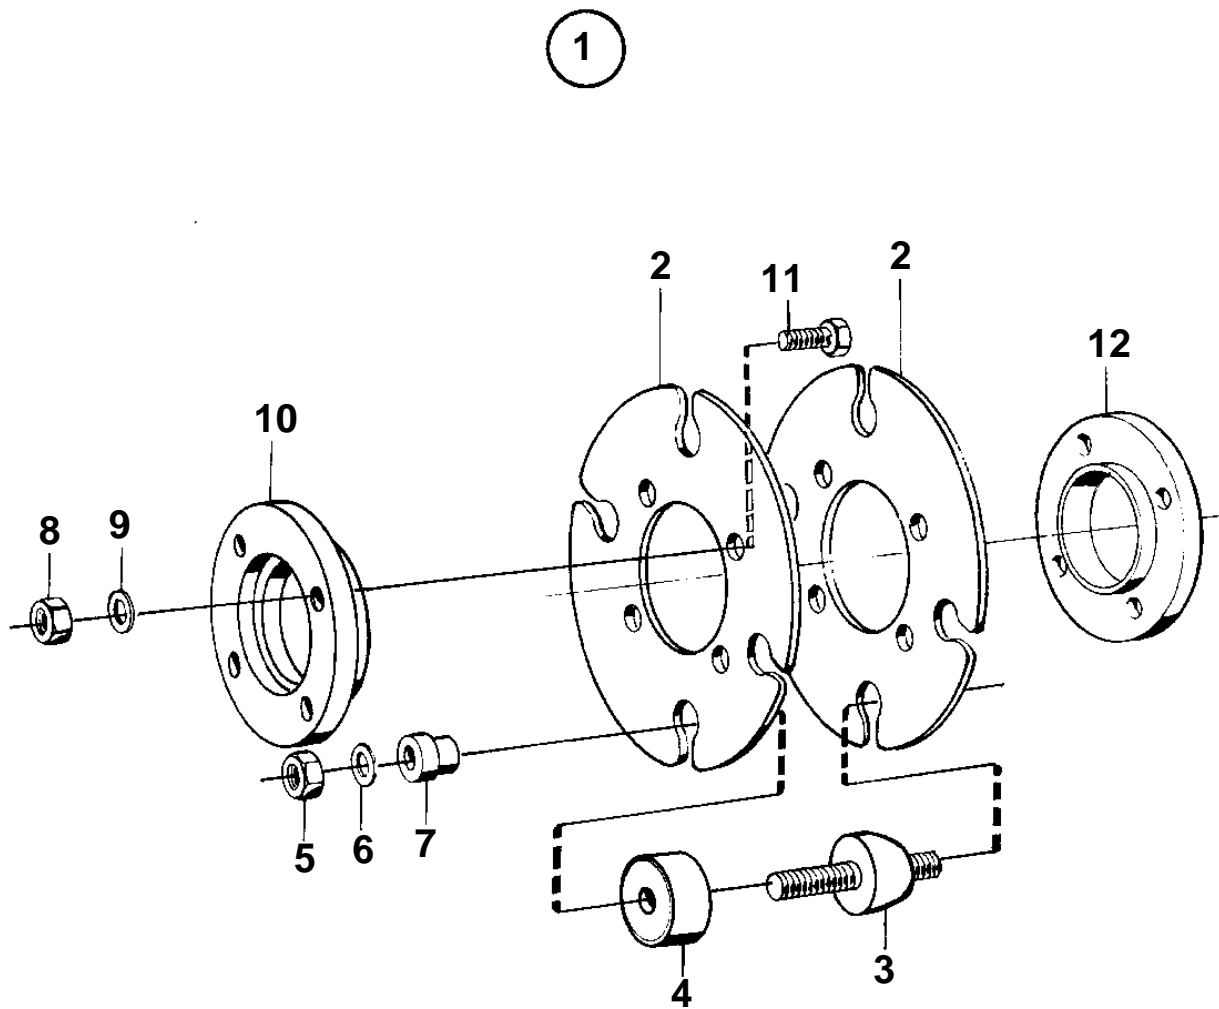

MD2010C, MD2010D, MD2020C, MD2020D, MD2030C, MD2030D, MD2040C, MD2040D

3946

MD2010C, MD2010D, MD2020C, MD2020D, MD2030C, MD2030D, MD2040C, MD2040D

REF	PART NO.	QTY	DESCRIPTION	NOTES
1	833627	1	Clutch	
2	819151	2	· Friction disc	
3	803762	6	· Rubber cushion	
4	803748	6	· Protecting casing	
5	955850	12	· Nut	
6	940280	12	· Spring washer	
7	802976	12	· Washer	
8	971071	4	· Nut	(955783)
9	941908	4	· Spring washer	
10	827935	1	· Guide ring	
11	970947	4	· Screw	L=25mm
	970949	4	· Screw	L=35mm (955319)
12	803029	1	· Guide ring	