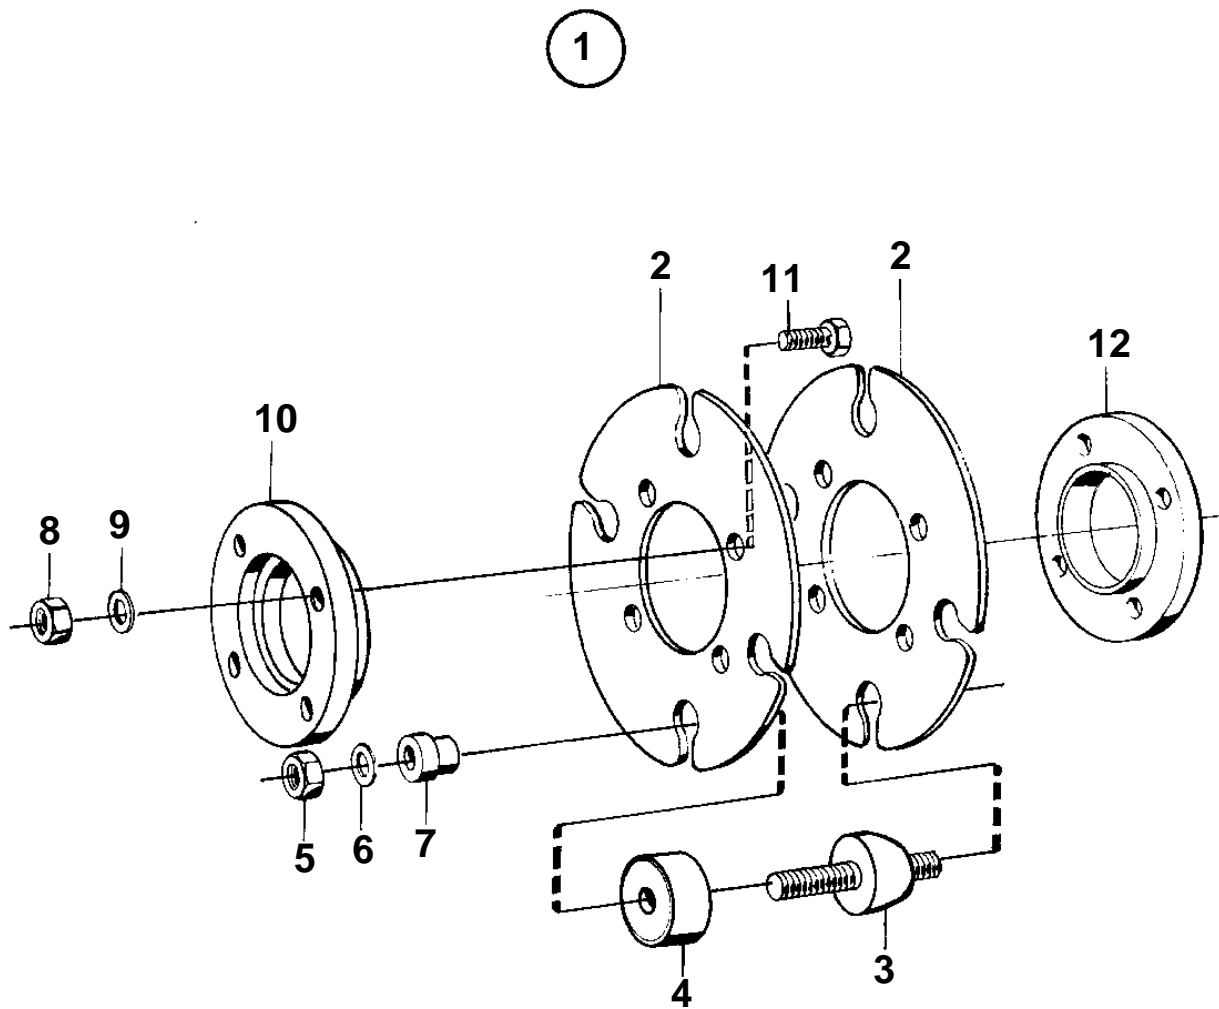

MD2010C, MD2010D, MD2020C, MD2020D, MD2030C, MD2030D, MD2040C, MD2040D

3946

MD2010C, MD2010D, MD2020C, MD2020D, MD2030C, MD2030D, MD2040C, MD2040D

REF	PART NO.	QTY	DESCRIPTION	NOTES
1	833626	1	Clutch	
2	803125	2	· Friction disc	
3	803762	4	· Rubber cushion	
4	803748	4	· Protecting casing	
5	955850	8	· Nut	
6	940280	8	· Spring washer	
7	802976	8	· Washer	
8	971071	4	· Nut	(955783)
9	941908	4	· Spring washer	
10	827935	1	· Guide ring	
11	970947	4	· Screw	L=25mm
	970949	4	· Screw	L=35mm (955319)
12	803029	1	· Guide ring	