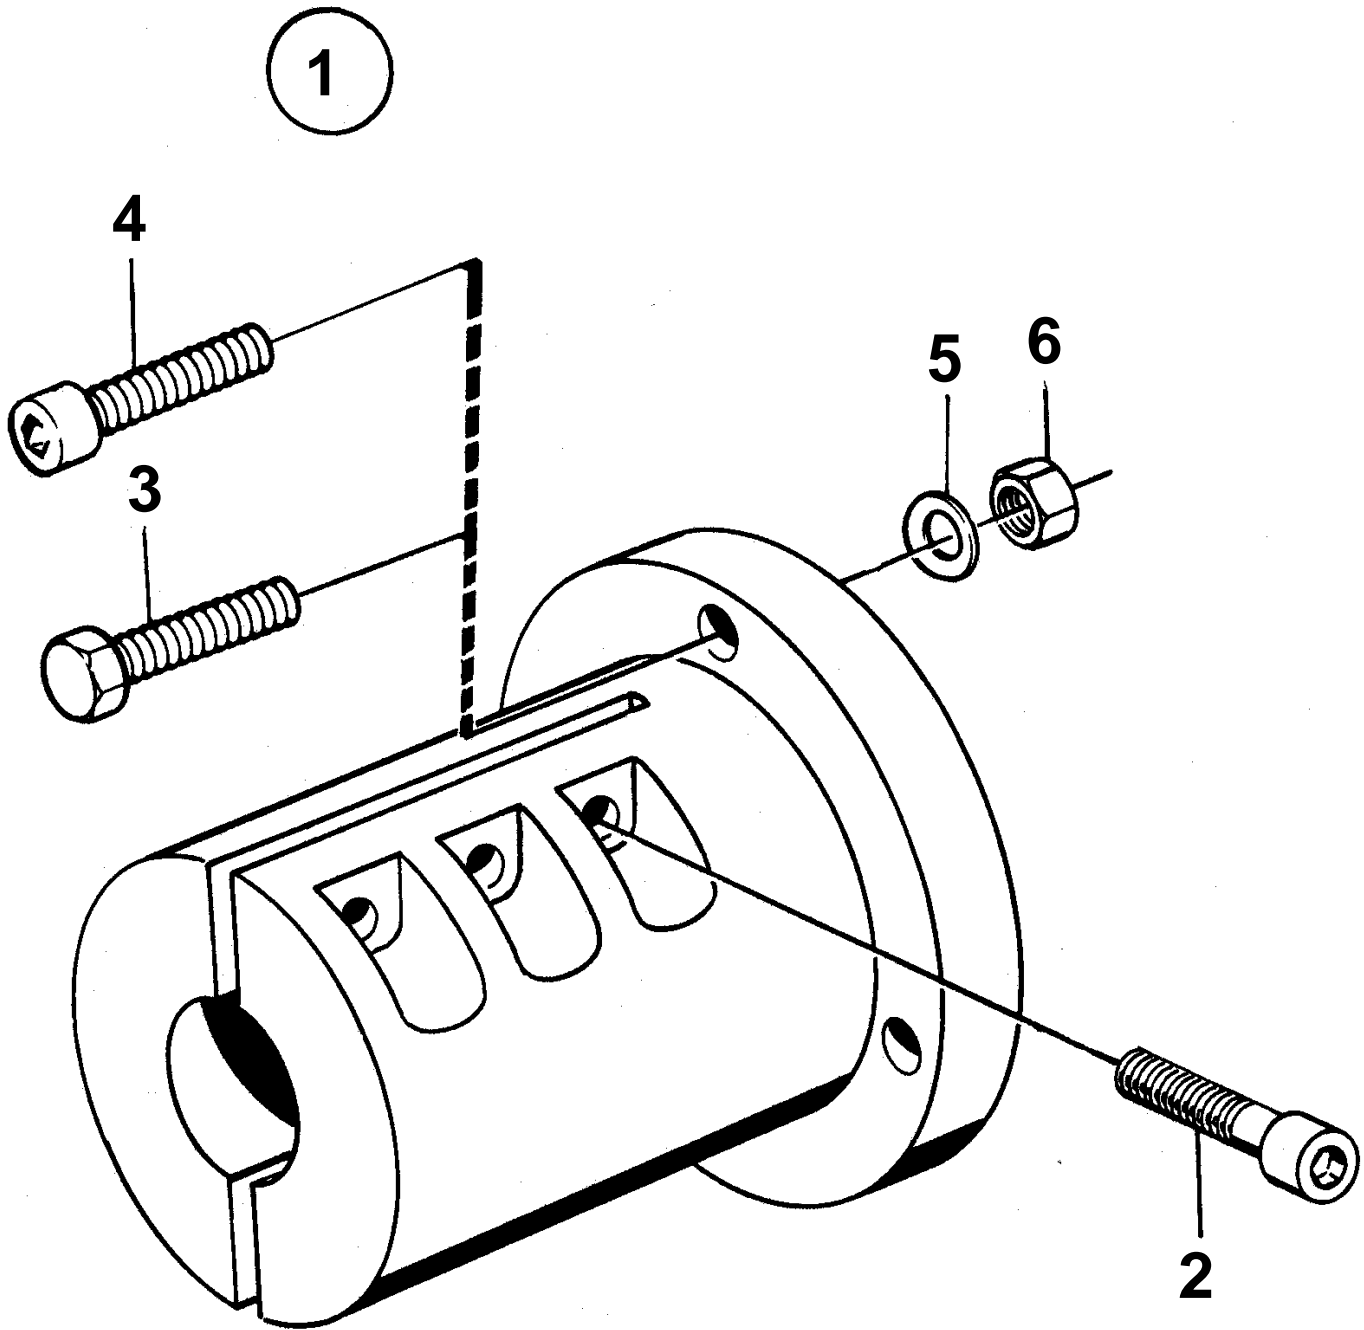

MD2010C, MD2010D, MD2020C, MD2020D, MD2030C, MD2030D, MD2040C, MD2040D

11038

MD2010C, MD2010D, MD2020C, MD2020D, MD2030C, MD2030D, MD2040C, MD2040D

REF	PART NO.	QTY	DESCRIPTION	NOTES
1	827927	1	Clamp coupling	For 30mm propeller shaft.
2	949068	6	· Screw	
3	970949	4	· Screw	(955319)
4	959239	4	· Screw	
5	941908	4	· Spring washer	
6	971071	4	· Nut	(955783)