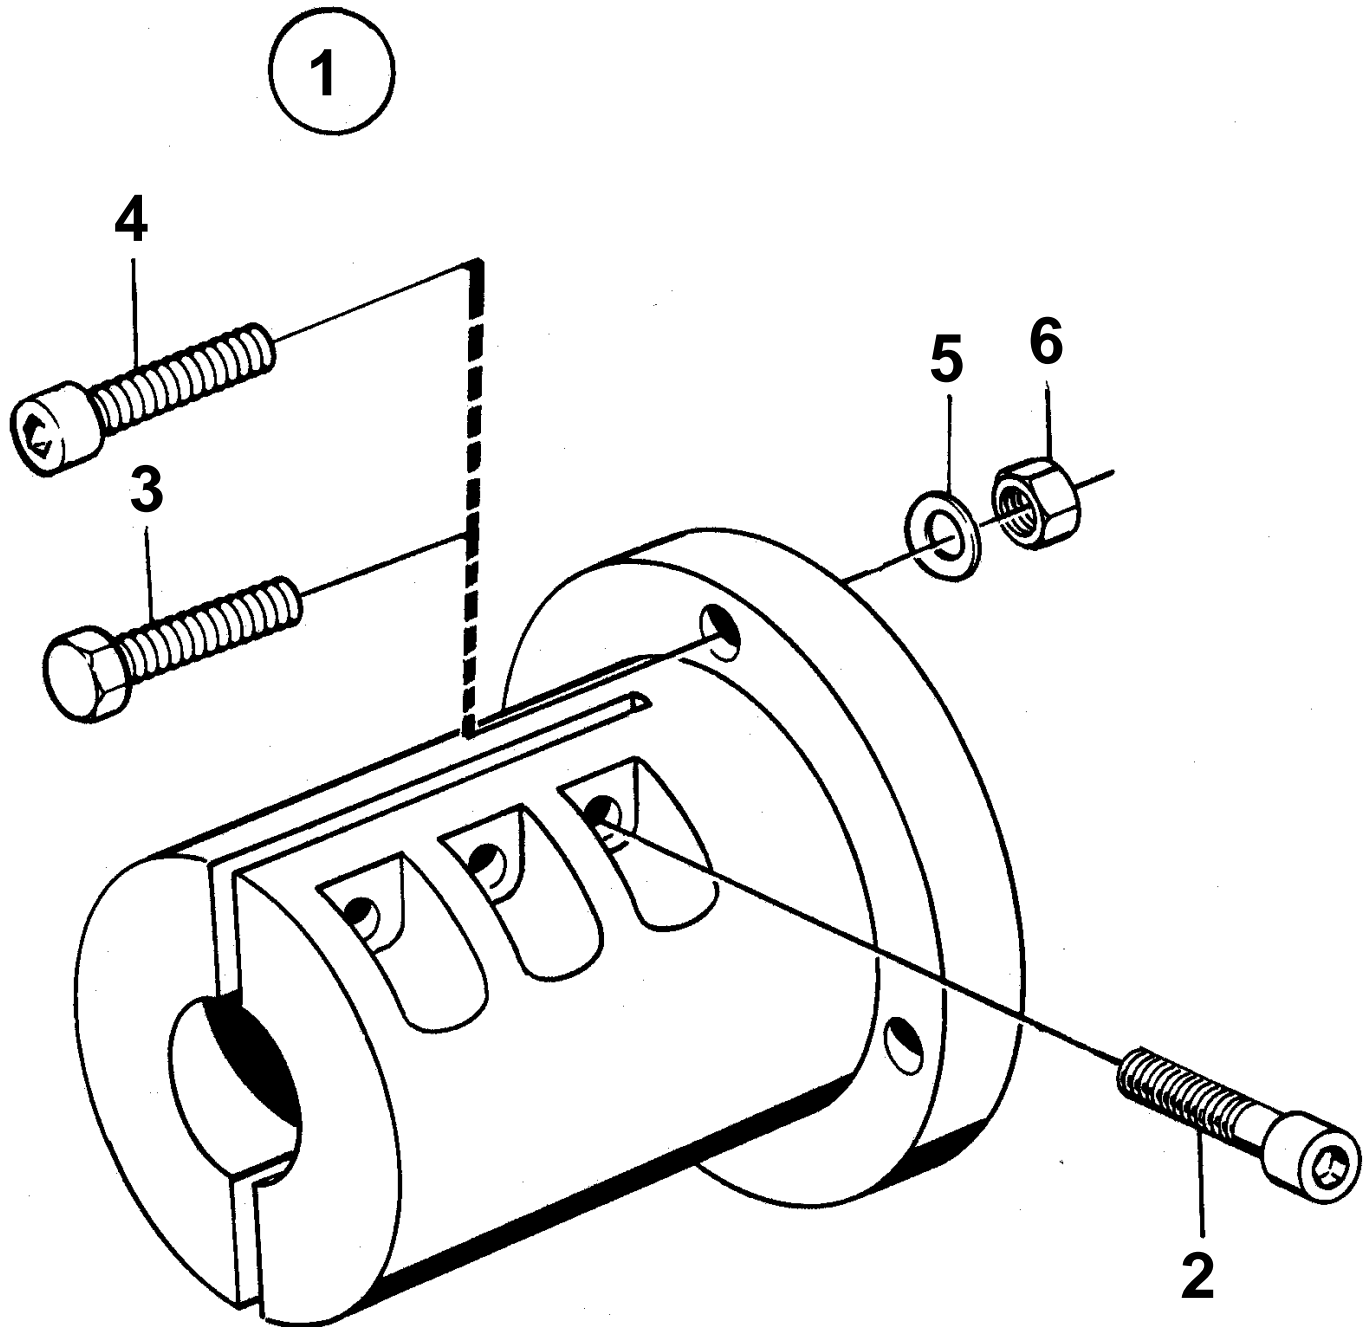

MD2010C, MD2010D, MD2020C, MD2020D, MD2030C, MD2030D, MD2040C, MD2040D

11038

MD2010C, MD2010D, MD2020C, MD2020D, MD2030C, MD2030D, MD2040C, MD2040D

REF	PART NO.	QTY	DESCRIPTION	NOTES
1	827924	1	Clamp coupling	For 25mm propeller shaft.
2	949068	6	· Screw	
3	970949	4	· Screw	(955319)
4	959239	4	· Screw	
5	941908	4	· Spring washer	
6	971071	4	· Nut	(955783)