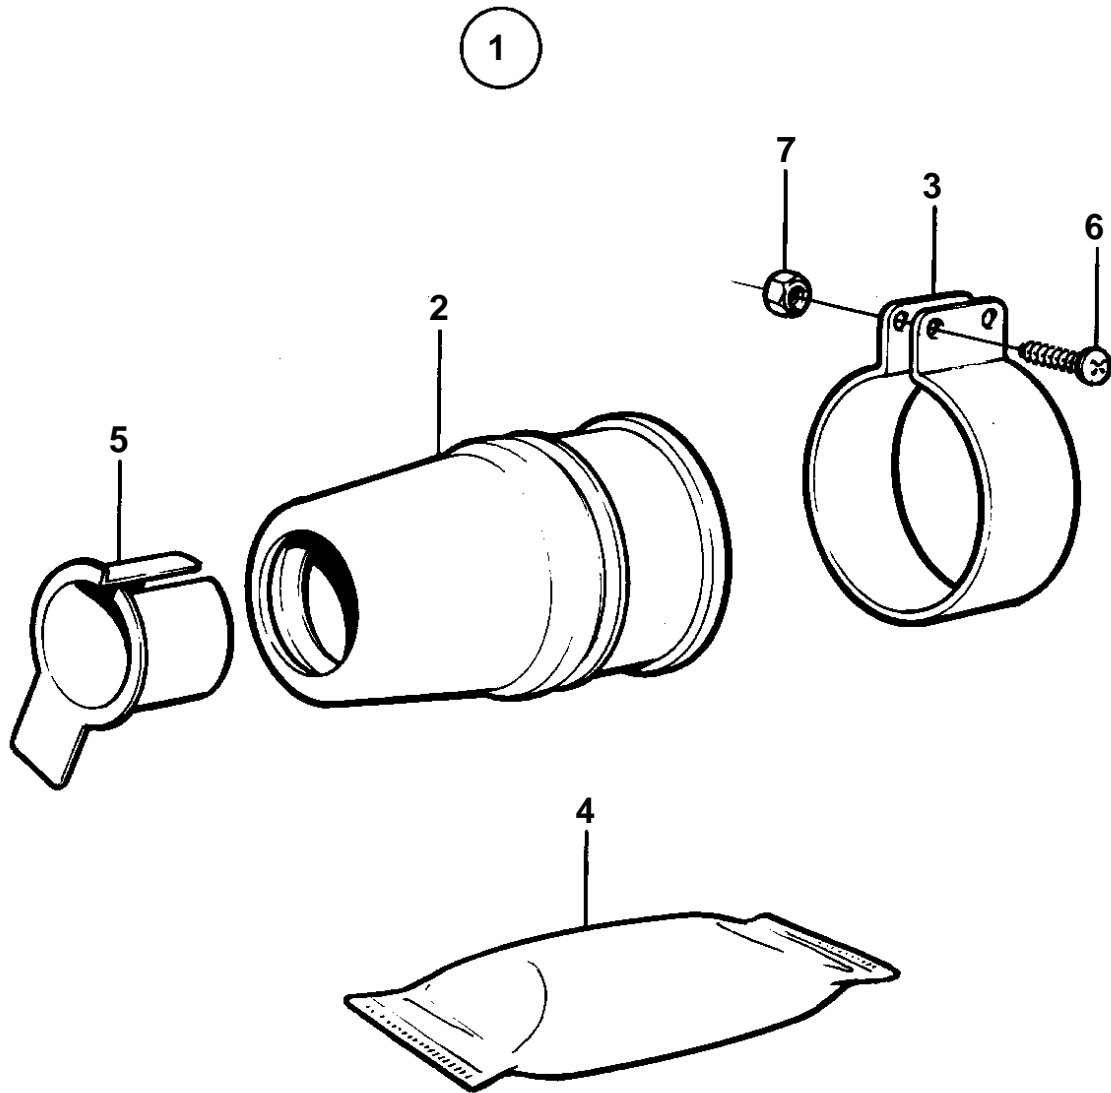

MD2010C, MD2010D, MD2020C, MD2020D, MD2030C, MD2030D, MD2040C, MD2040D

6147

MD2010C, MD2010D, MD2020C, MD2020D, MD2030C, MD2030D, MD2040C, MD2040D

REF	PART NO.	QTY	DESCRIPTION	SEE SEC.	NOTES
1	828254	1	Seal		D=25mm
			Bulletin P-44-6-1	P-44-6-1-EN	Rubber Stuffing Box
2		1	· Sealing sleeve		
3	828142	1	· Clamp		
4	828250	1	· Grease		
5		1	· Sleeve		
6	963684	2	· Screw		
7	966170	2	· Nut		