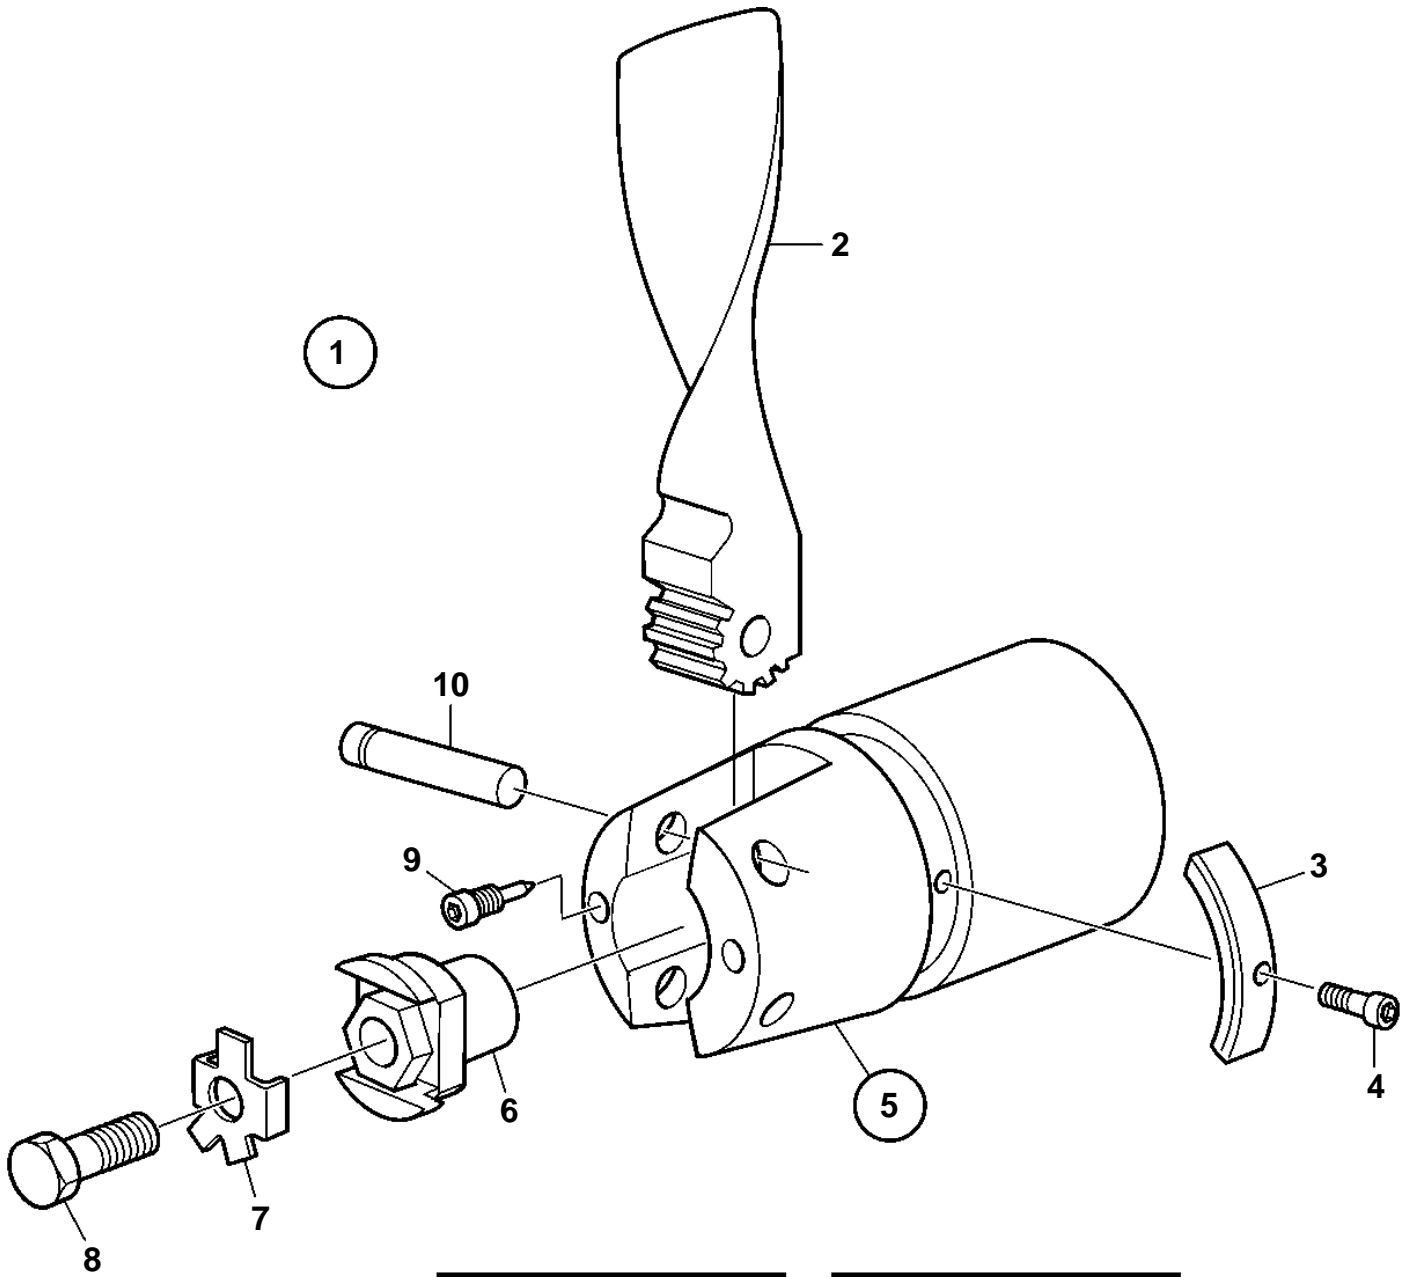

MD2010C, MD2010D, MD2020C, MD2020D, MD2030C, MD2030D, MD2040C, MD2040D

22351

MD2010C, MD2010D, MD2020C, MD2020D, MD2030C, MD2030D, MD2040C, MD2040D

| REF | PART NO. | QTY | DESCRIPTION | NOTES |
|-----|----------|-----|-----------------------|-----------------|
| 1 | 3858506 | 1 | Propeller | 14x6 |
| | 3858507 | 1 | Propeller | 14x8 (3855562) |
| | 3858508 | 1 | Propeller | 15x9 (3855563) |
| | 3858510 | 1 | Propeller | 16x11 (3855565) |
| | 3858511 | 1 | Propeller | 17x13 |
| | 3858512 | 1 | Propeller | 17x14 (3855567) |
| 2 | 872876 | 1 | • Propeller blade kit | 14x6 |
| | 872877 | 1 | • Propeller blade kit | 14x8 |
| | 872878 | 1 | • Propeller blade kit | 15x9 |
| | 872880 | 1 | • Propeller blade kit | 16x11 |
| | 872881 | 1 | • Propeller blade kit | 17x13 |
| | 873536 | 1 | • Propeller blade kit | 17x14 |
| | 872882 | 1 | • Propeller blade kit | 17x15 |
| | 873537 | 1 | • Propeller blade kit | 17x17 |
| 3 | 3858399 | 1 | • Zinc anode kit | |
| | 3858400 | 1 | • Magnesium anode kit | |
| 4 | 963677 | 3 | • Screw | |
| 5 | 3858849 | 1 | • Hub kit | |
| 6 | 3584466 | 1 | • • Propeller nut | (3851993) |
| 7 | 3851994 | 1 | • • Lock washer | |
| 8 | 946730 | 1 | • • Screw | |
| 9 | 3855529 | 2 | • • Screw | |
| 10 | 3855528 | 2 | • • Shaft | |
| 11 | 828250 | 1 | • Grease | 25g |
| 12 | 1161053 | 1 | • Locking fluid | |