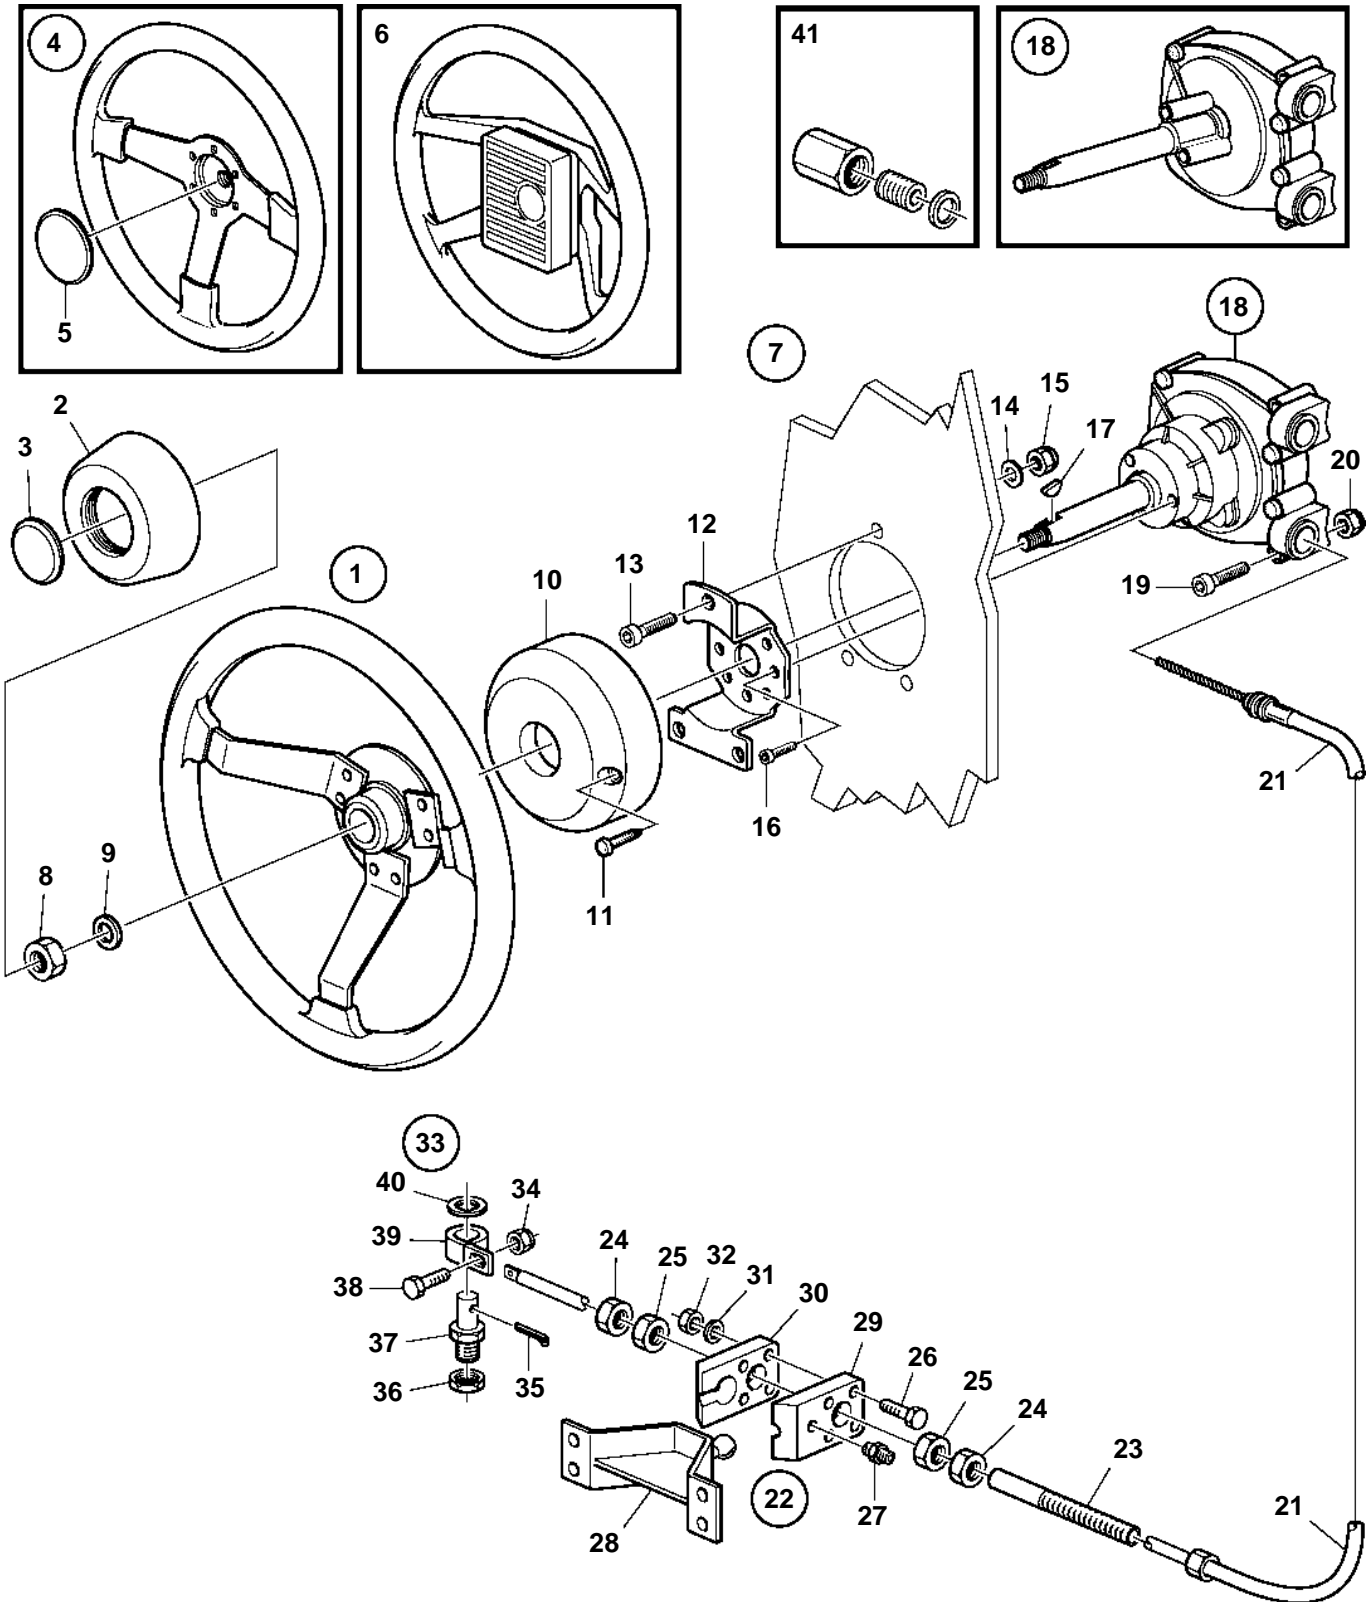

MD2010C, MD2010D, MD2020C, MD2020D, MD2030C, MD2030D, MD2040C, MD2040D

MD2010C, MD2010D, MD2020C, MD2020D, MD2030C, MD2030D, MD2040C, MD2040D

REF	PART NO.	QTY	DESCRIPTION	NOTES
1	850936	1	Steering wheel	
2		1	· Steering wheel pad	
3	1140660	1	· Steering wh emblem	(850938)
4	1140333	1	Steering wheel	
5		1	· Emblem	
6	1140334	1	Steering wheel	
	1140335		Steering wheel	
7	3818096	1	Mounting kit	70° BLACK
	3818098	1	Mounting kit	90° BLACK
	3883508	1	Mounting kit	70° WHITE
	3883509	1	Mounting kit	70° BLACK
8	971084	1	· Lock nut	
9	955897	1	· Washer	
10		1	· Cover	90°
		1	· Cover	70°
11	969476	2	· Screw	
12		1	· Bracket	90°
		1	· Bracket	70°
13	959226	3	· Allen head screw	
14	976944	3	· Washer	
15	946036	3	· Lock nut	
16	959220	3	· Screw	
17	160807	1	· Key	
18	3818019	1	Steering box	T71FC
	3818023	1	Steering box	T73NRFC
19	955278	2	· Screw	
20	963105	2	· Nut	
21	3840244	1	Steering cable	L=2,00m
	3840245	1	Steering cable	L=2,25m
	3840246	1	Steering cable	L=2,50m
	3840247	1	Steering cable	L=2,75m
	3840248	1	Steering cable	L=3,00m
	3840249	1	Steering cable	L=3,25m
	3840250	1	Steering cable	L=3,50m
	3840251	1	Steering cable	L=3,75m
	3840252	1	Steering cable	L=4,00m
	3840253	1	Steering cable	L=4,25m
	3840254	1	Steering cable	L=4,50m
	3840255	1	Steering cable	L=4,75m
	3840256	1	Steering cable	L=5,00m
	3840257	1	Steering cable	L=5,25m
	3840258	1	Steering cable	L=5,50m
	3840259	1	Steering cable	L=5,75m
	3840260	1	Steering cable	L=6,00m
	3840261	1	Steering cable	L=6,25m
	3840262	1	Steering cable	L=6,50m
	3840263	1	Steering cable	L=6,75m
	3840264	1	Steering cable	L=7,00m
	3840265	1	Steering cable	L=7,25m
	3840266	1	Steering cable	L=7,50m
	3840267	1	Steering cable	L=7,75m
	3840268	1	Steering cable	L=8,00m
	3840270	1	Steering cable	L=8,25m
	3840272	1	Steering cable	L=8,50m
	3840273	1	Steering cable	L=8,75m
	3840274	1	Steering cable	L=9,00m
22	853290	1	Stern attachment	
23	850771	1	· Anchorage	
24	850778	2	· Nut	
25	853306	2	· Nut	