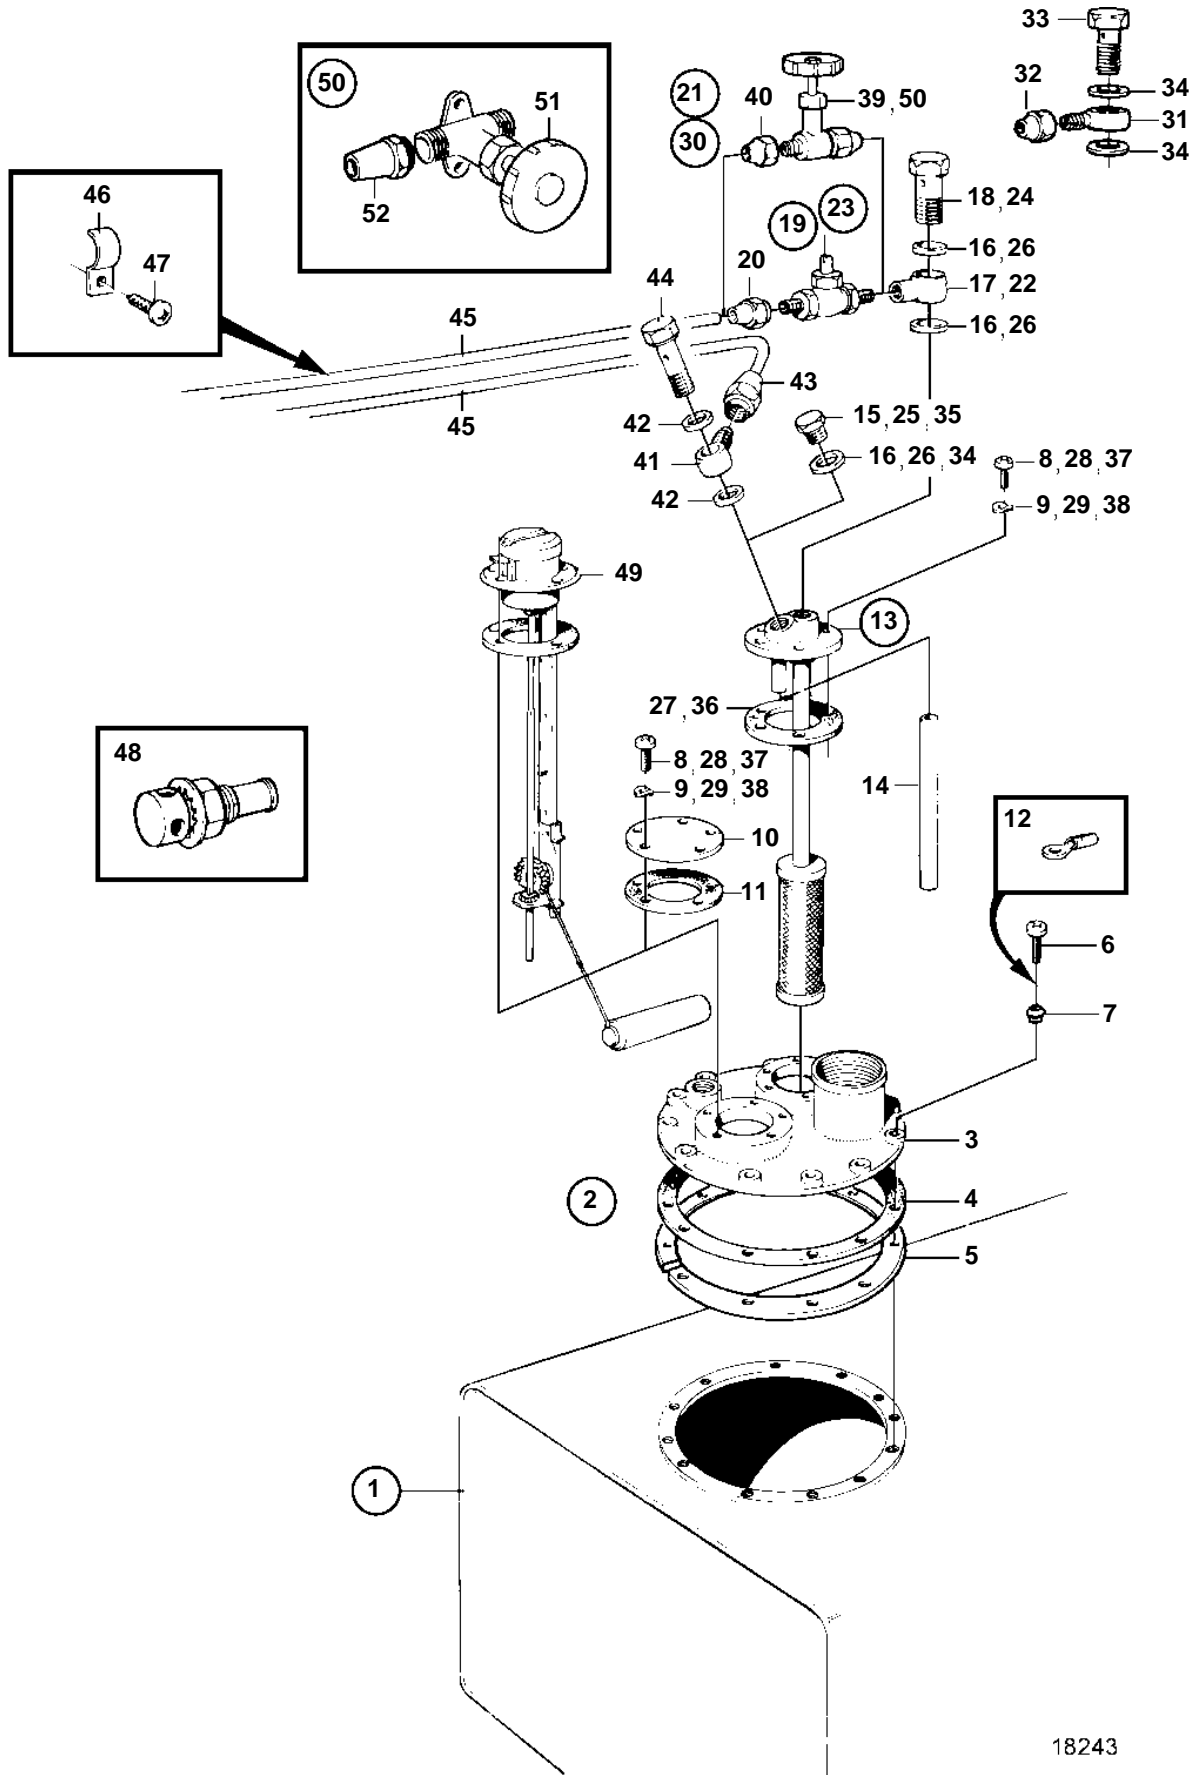

MD2010C, MD2010D, MD2020C, MD2020D, MD2030C, MD2030D, MD2040C, MD2040D

18243

MD2010C, MD2010D, MD2020C, MD2020D, MD2030C, MD2030D, MD2040C, MD2040D

REF	PART NO.	QTY	DESCRIPTION	SEE SEC.	NOTES
1		1	Fuel tank		40L
2	1140063	1	• Cover		
3	833799	1	• • Cover		
4	859064	1	• • Gasket		
5	828338	1	• • Flange		
6	956080	12	• • Screw		
7	834481	12	• • Gasket		
8	969405	10	• • 6 point socket screw		
9	941905	10	• • Spring washer		
10	833801	1	• • Cover		
11	89865	1	• • Gasket		
12	881493	1	• • Cable terminal		
13	828341	1	• Suction pipe		L=242mm
	828372	1	• Suction pipe		L=333mm
	828373	1	• Suction pipe		L=458mm
14	941279	1	• • Hose		
15	191830	1	• Plug		
16	957178	3	• Gasket		
17	833857	1	• Nipple		
18	25167	1	• Hollow screw		
19	803684	1	• Tap		
20	954322	1	• • Cap nut		
21		1	Connector kit		5/16"
22	833857	1	• Nipple		
23	803684	1	• Tap		5/16"
24	25167	1	• Hollow screw		
25	191830	1	• Plug		
26	957178	3	• Gasket		
27	89865	1	• Gasket		
28	969405	10	• 6 point socket screw		(956076)
29	941905	10	• Spring washer		
30		1	Connector kit		3/8"
31	191600	1	• Banjo nipple		
32	954323	1	• Cap nut		
33	25167	1	• Hollow screw		
34	957178	3	• Gasket		
35	191830	1	• Plug		
36	89865	1	• Gasket		
37	969405	10	• 6 point socket screw		(956076)
38	941905	10	• Spring washer		
39	841523	1	• Tap		3/8"
40	954323	2	• Cap nut		
41	807060	1	Banjo nipple		Replaced by 1pc banjo nipple 861101, 1pc nipple 190962 and 1pc cap nut.
42	957178	2	Gasket		
43	807061	1	Nut		
44	25167	1	Hollow screw		
45	954305	X	Copper tube		5/16"
	954307	X	Copper tube		3/8"
46	951189	X	Clamp		
47	968476	X	Flange screw		
48		1	Tank valve		
49		1	Tank gauge	274	
50	838418	1	Fuel valve		3/8"
51	841523	1	• Tap		
52	954323	2	• Cap nut		