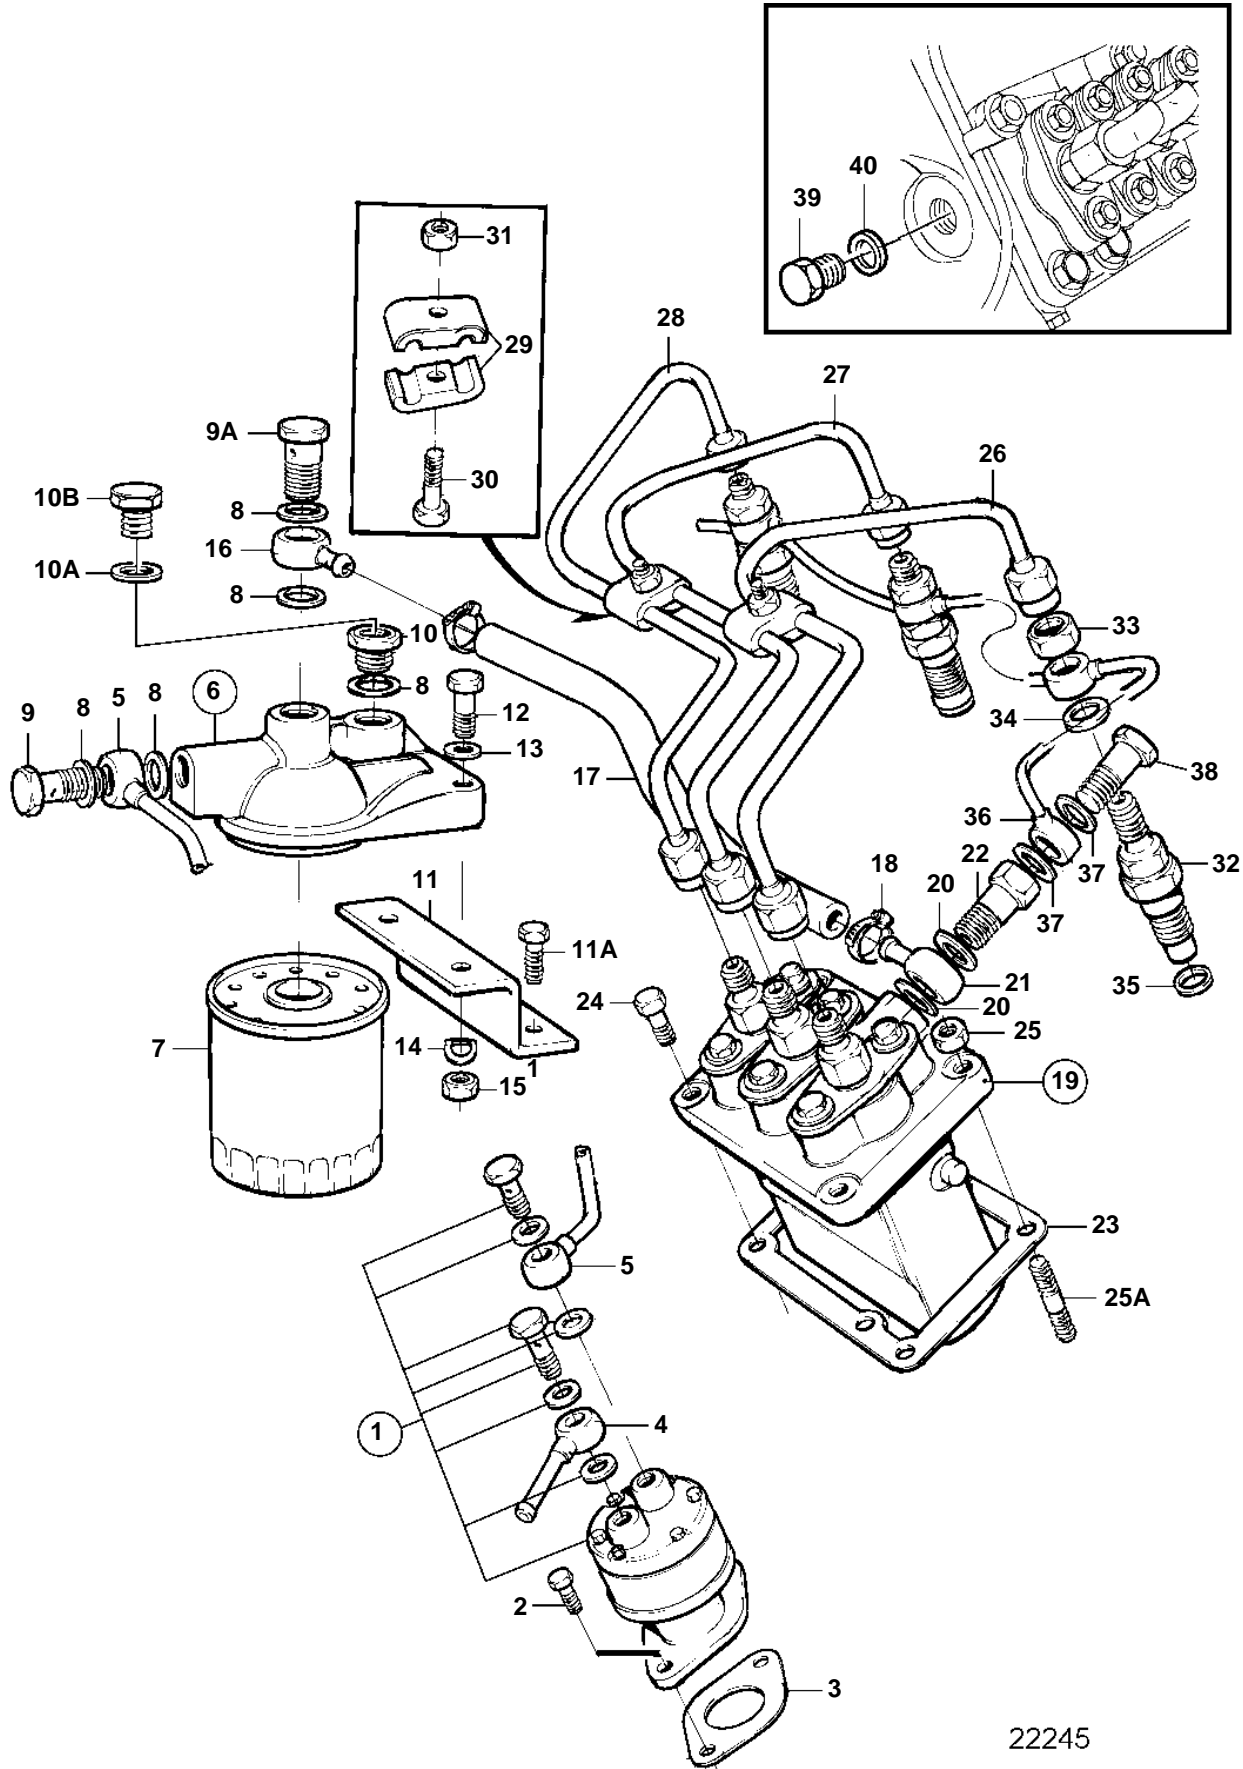

MD2040C, MD2040D

22245

MD2040C, MD2040D

REF	PART NO.	QTY	DESCRIPTION	SEE SEC.	NOTES
1	3580100	1	Feed pump	171	
2	3580269	2	Screw		
3	3580111	1	Gasket		
4	3580107	1	Banjo nipple		
5	3580602	1	Tube		
6	3580095	1	Fuel filter		
7	861477	1	· Filter insert		(3580096)
8	969011	5	· Gasket		
9	3580098	1	· Hollow screw		
9A	807058	1	· Hollow screw		
10	837322	1	· Nipple		
10A	11992	1	· Gasket		
10B	471177	1	· Screw		
11	3581833	1	Bracket		(3580600)
11A	3580104	2	Screw		
12	3580109	2	Screw		
13	3580031	2	Washer		
14	3580015	2	Spring washer		
15	971071	2	Nut		
16	3580101	1	Banjo nipple		
17	3580601	1	Fuel hose		
18	961663	2	Clamp		
19	3580127	1	Injection pump	201	
20		2	Gasket		Included in fuel injection pump.
21		1	Banjo nipple		Included in fuel injection pump.
22		1	Hollow screw		Included in fuel injection pump.
23	3580591	1	Spacer, kit		
24	946173	2	Flange screw		(861844)
25	948645	2	Lock nut		
25A		2	Stud		Included in cylinder block.
26	3580594	1	Delivery pipe		CYL NO 1
27	3580595	1	Delivery pipe		CYL NO 2
28	3580596	1	Delivery pipe		CYL NO 3
29	3580082	4	Clamp		
30	3580083	2	Screw		
31	945407	2	Flange nut		
32	3580592	3	Injector		
	3803442	3	Injector, exch		Exchange unit
				232	
33		3	Nut		Included in complete fuel injector.
34	3580631	3	Sealing washer		Included in complete fuel injector.
35	3580077	3	Gasket		
36	3584222	1	Leak-off pipe		(3580593)
37	11992	2	Gasket		
38	3580599	1	Hollow screw		
39	3580091	1	Plug		
40	3580092	1	Gasket		