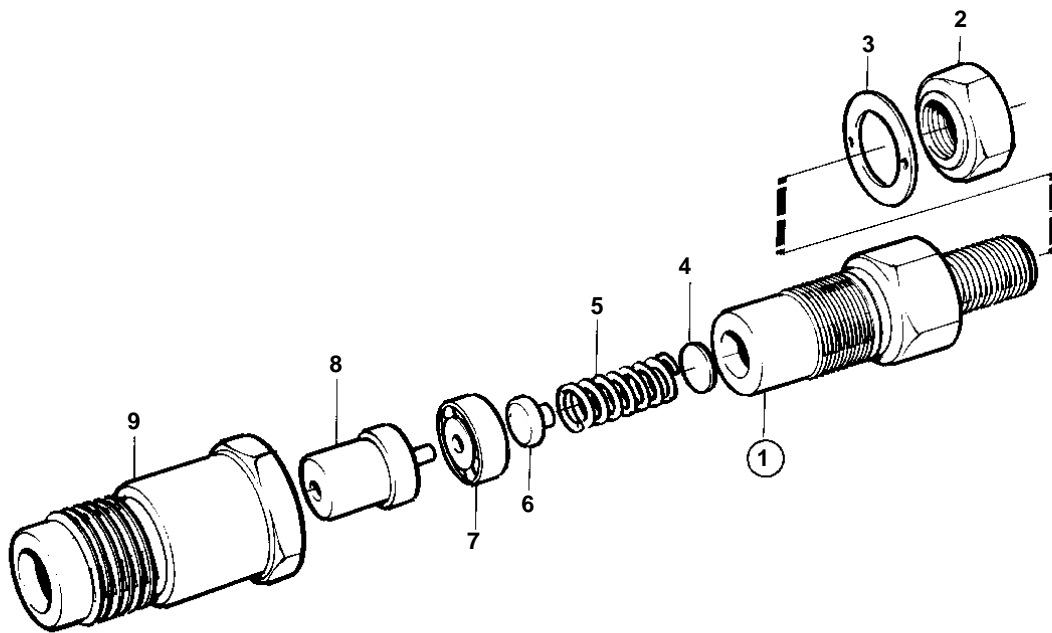

MD2040C, MD2040D

15079

MD2040C, MD2040D

REF	PART NO.	QTY	DESCRIPTION	NOTES
1	3580592	1	Injector	
	3803442	1	Injector, exch	Exchange unit
2	3580630	1	· Nut	
3	3580631	1	· Sealing washer	
4	3580632	3	· Shim kit	
5	3580633	1	· Spring	
6	3580634	1	· Pressure bolt	
7	3580635	1	· Intermediate section	
8	3580636	1	· Nozzle	
9		1	· Nut	