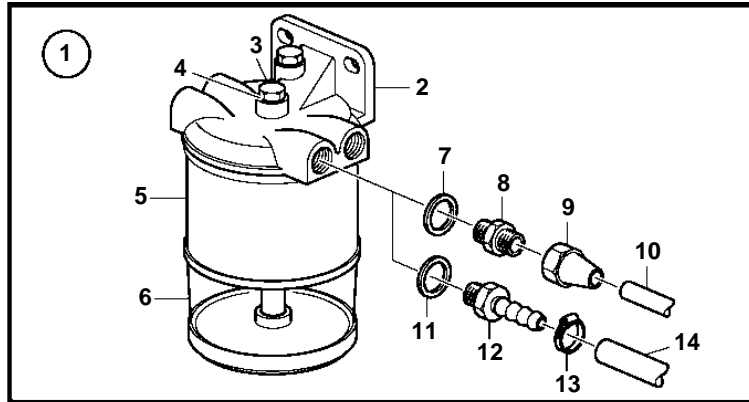

MD2010C, MD2020C, MD2030C, MD2040C

22464

MD2010C, MD2020C, MD2030C, MD2040C

REF	PART NO.	QTY	DESCRIPTION	NOTES
1	877766	1	Fuel filter	METAL. Fuel filter and water separator.
2		1	• Fuel cleaner	
3	940113	1	• • Screw	
4	11992	1	• • Gasket	
5	3581078	1	• • Filter insert	
6	3582499	1	• • Bowl	
7	18817	2	Gasket	
8	190962	2	Nipple	5/16"
	954337	2	Nipple	3/8"
9	954322	2	Cap nut	5/16"
	954323	2	Cap nut	3/8"
10	954305	X	Copper tube	5/16". Water separator.
	1140062	X	Copper tube	3/8"
11	957177	2	Gasket	
12	3825000	2	Nipple	
13	961664	2	Hose clamp	
14	861057	X	Fuel hose	3/8"
15	877767	1	Fuel filter	PLASTIC
16		1	• Fuel filter	
17	940113	1	• • Screw	
18	11992	1	• • Gasket	
19	3581078	1	• • Filter insert	
20	3581189	1	• • Bowl	
21	833972	1	Water separator	
22	833971	1	• Water separator	
23	957177	2	• Gasket	
24	191397	2	• Nipple	5/16"
	941438	2	• Nipple	3/8"
25	954322	2	• Cap nut	5/16"
	954323	2	• Cap nut	3/8"
26	827912	1	Fuel line	5/16"
27	954305	1	• Copper tube	5/16", L=5m
28	951189	15	• Clamp	
29	968476	15	• Flange screw	
30	954322	3	• Cap nut	5/16"
31	954336	2	• Nipple	5/16"
32	3581708	1	• Tap	
33	954343	1	• Elbow nipple	