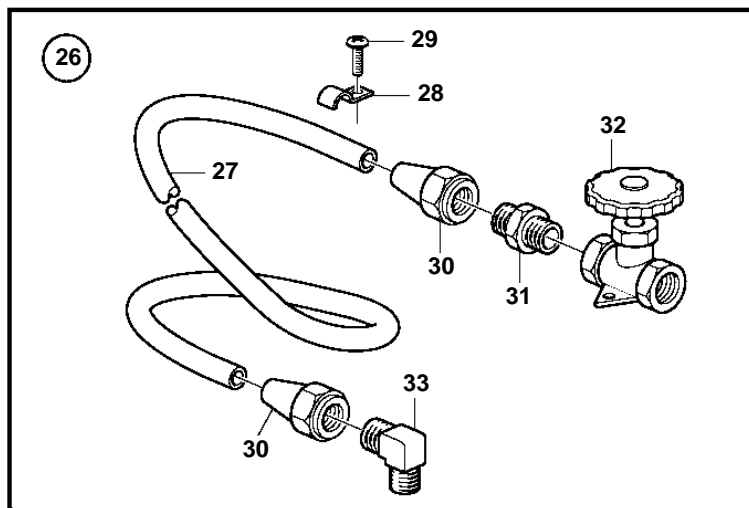

MD2010C, MD2020C, MD2030C, MD2040C

22464

MD2010C, MD2020C, MD2030C, MD2040C

REF	PART NO.	QTY	DESCRIPTION	NOTES
1	877766	1	Fuel filter	METAL. Fuel filter and water separator.
2		1	• Fuel cleaner	
3	940113	1	• • Screw	
4	11992	1	• • Gasket	
5	3581078	1	• • Filter insert	
6	3582499	1	• • Bowl	
7	18817	2	Gasket	
8	190962	2	Nipple	5/16"
	954337	2	Nipple	3/8"
9	954322	2	Cap nut	5/16"
	954323	2	Cap nut	3/8"
10	954305	X	Copper tube	5/16". Water separator.
	1140062	X	Copper tube	3/8"
11	957177	2	Gasket	
12	3825000	2	Nipple	
13	961664	2	Hose clamp	
14	861057	X	Fuel hose	3/8"
15	877767	1	Fuel filter	PLASTIC
16		1	• Fuel filter	
17	940113	1	• • Screw	
18	11992	1	• • Gasket	
19	3581078	1	• • Filter insert	
20	3581189	1	• • Bowl	
21	833972	1	Water separator	
22	833971	1	• Water separator	
23	957177	2	• Gasket	
24	191397	2	• Nipple	5/16"
	941438	2	• Nipple	3/8"
25	954322	2	• Cap nut	5/16"
	954323	2	• Cap nut	3/8"
26	827912	1	Fuel line	5/16"
27	954305	1	• Copper tube	5/16", L=5m
28	951189	15	• Clamp	
29	968476	15	• Flange screw	
30	954322	3	• Cap nut	5/16"
31	954336	2	• Nipple	5/16"
32	3581708	1	• Tap	
33	954343	1	• Elbow nipple	