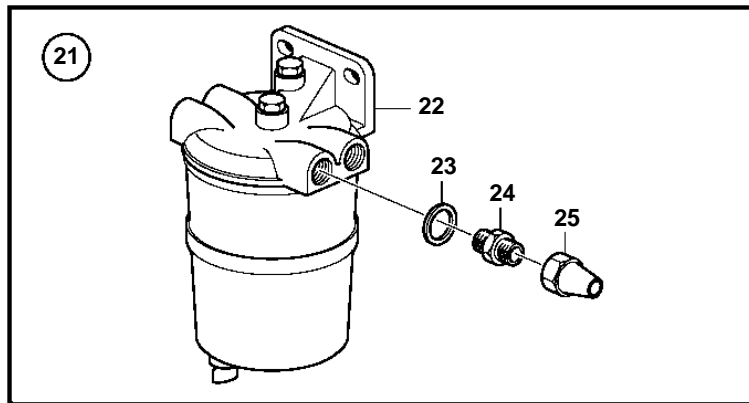

MD2010C, MD2020C, MD2030C, MD2040C

22464

MD2010C, MD2020C, MD2030C, MD2040C

REF	PART NO.	QTY	DESCRIPTION	NOTES
1	877766	1	Fuel filter	METAL. Fuel filter and water separator.
2		1	• Fuel cleaner	
3	940113	1	• • Screw	
4	11992	1	• • Gasket	
5	3581078	1	• • Filter insert	
6	3582499	1	• • Bowl	
7	18817	2	Gasket	
8	190962	2	Nipple	5/16"
	954337	2	Nipple	3/8"
9	954322	2	Cap nut	5/16"
	954323	2	Cap nut	3/8"
10	954305	X	Copper tube	5/16". Water separator.
	1140062	X	Copper tube	3/8"
11	957177	2	Gasket	
12	3825000	2	Nipple	
13	961664	2	Hose clamp	
14	861057	X	Fuel hose	3/8"
15	877767	1	Fuel filter	PLASTIC
16		1	• Fuel filter	
17	940113	1	• • Screw	
18	11992	1	• • Gasket	
19	3581078	1	• • Filter insert	
20	3581189	1	• • Bowl	
21	833972	1	Water separator	
22	833971	1	• Water separator	
23	957177	2	• Gasket	
24	191397	2	• Nipple	5/16"
	941438	2	• Nipple	3/8"
25	954322	2	• Cap nut	5/16"
	954323	2	• Cap nut	3/8"
26	827912	1	Fuel line	5/16"
27	954305	1	• Copper tube	5/16", L=5m
28	951189	15	• Clamp	
29	968476	15	• Flange screw	
30	954322	3	• Cap nut	5/16"
31	954336	2	• Nipple	5/16"
32	3581708	1	• Tap	
33	954343	1	• Elbow nipple	