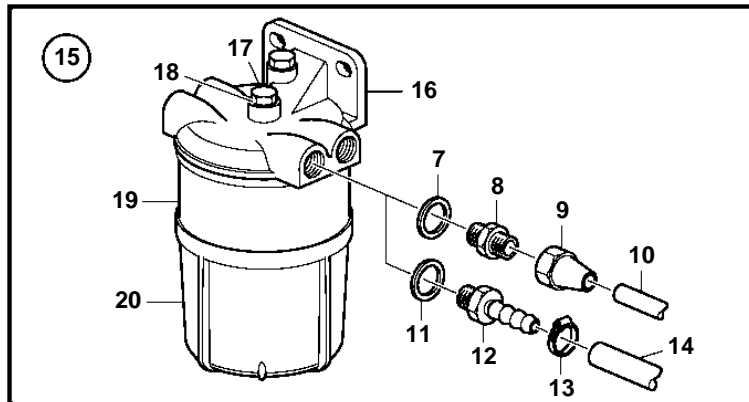

MD2010C, MD2020C, MD2030C, MD2040C

22464

MD2010C, MD2020C, MD2030C, MD2040C

REF	PART NO.	QTY	DESCRIPTION	NOTES
1	877766	1	Fuel filter	METAL. Fuel filter and water separator.
2		1	• Fuel cleaner	
3	940113	1	• • Screw	
4	11992	1	• • Gasket	
5	3581078	1	• • Filter insert	
6	3582499	1	• • Bowl	
7	18817	2	Gasket	
8	190962	2	Nipple	5/16"
	954337	2	Nipple	3/8"
9	954322	2	Cap nut	5/16"
	954323	2	Cap nut	3/8"
10	954305	X	Copper tube	5/16". Water separator.
	1140062	X	Copper tube	3/8"
11	957177	2	Gasket	
12	3825000	2	Nipple	
13	961664	2	Hose clamp	
14	861057	X	Fuel hose	3/8"
15	877767	1	Fuel filter	PLASTIC
16		1	• Fuel filter	
17	940113	1	• • Screw	
18	11992	1	• • Gasket	
19	3581078	1	• • Filter insert	
20	3581189	1	• • Bowl	
21	833972	1	Water separator	
22	833971	1	• Water separator	
23	957177	2	• Gasket	
24	191397	2	• Nipple	5/16"
	941438	2	• Nipple	3/8"
25	954322	2	• Cap nut	5/16"
	954323	2	• Cap nut	3/8"
26	827912	1	Fuel line	5/16"
27	954305	1	• Copper tube	5/16", L=5m
28	951189	15	• Clamp	
29	968476	15	• Flange screw	
30	954322	3	• Cap nut	5/16"
31	954336	2	• Nipple	5/16"
32	3581708	1	• Tap	
33	954343	1	• Elbow nipple	