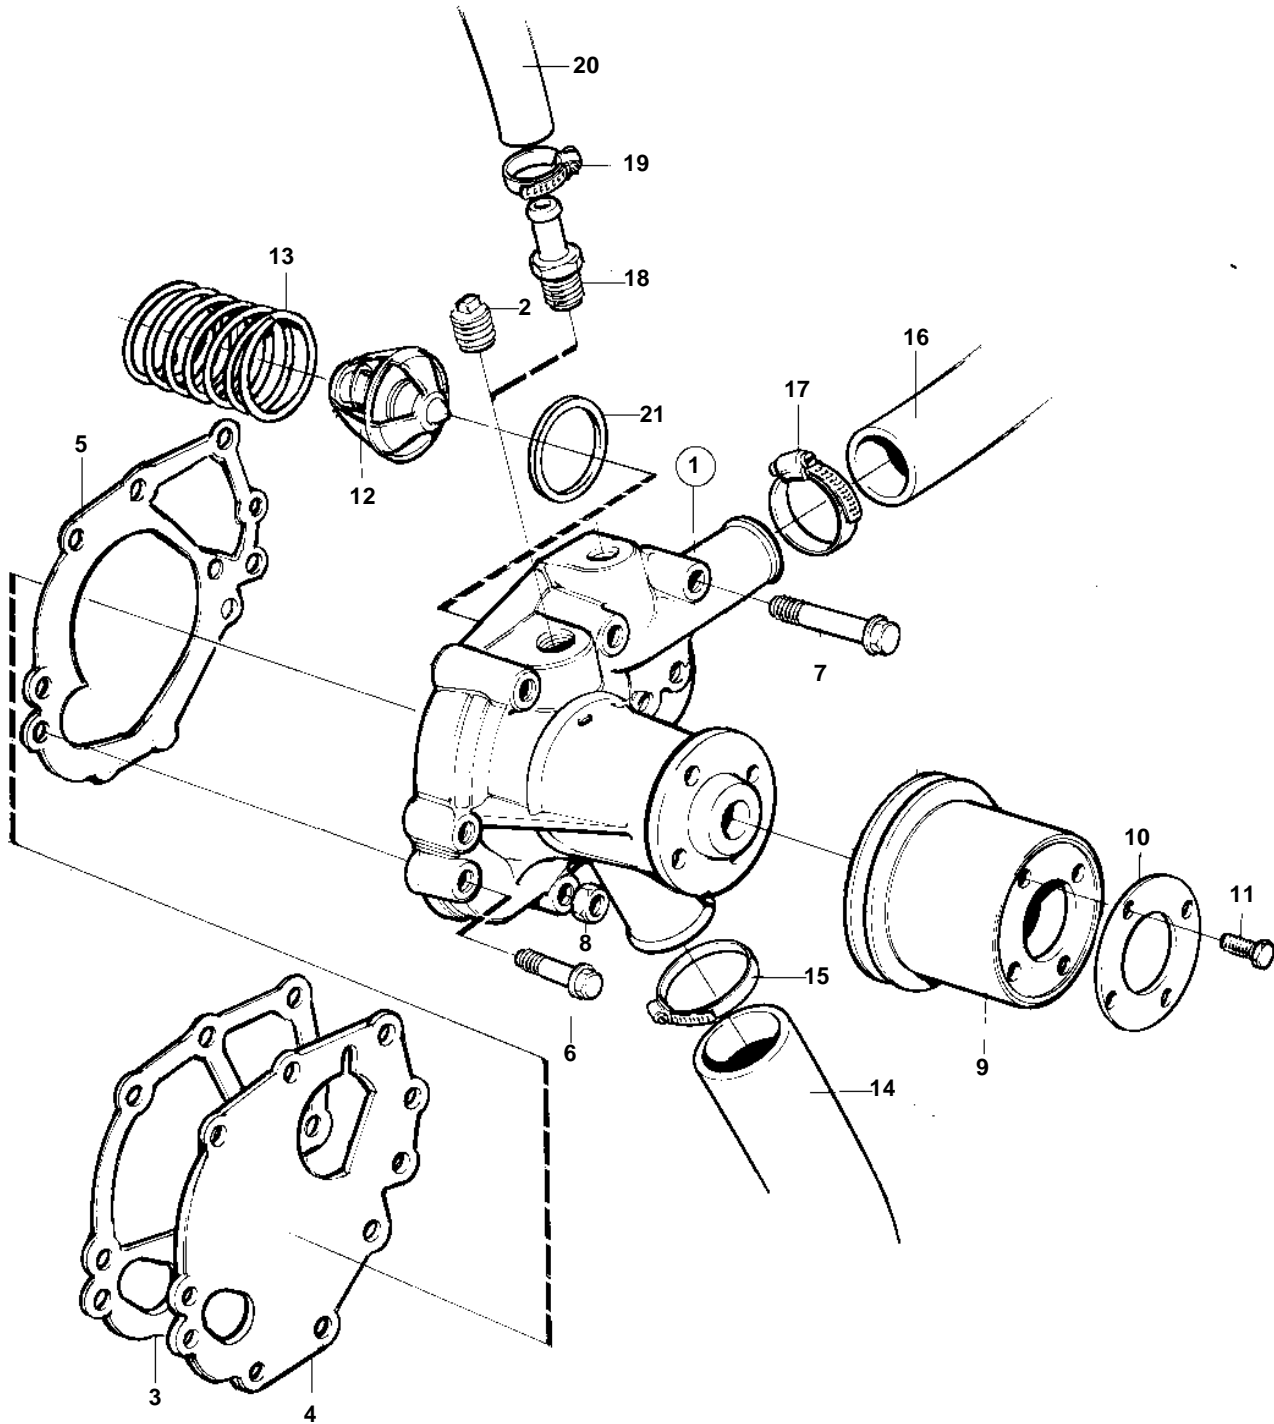

MD2030C, MD2030D

16149

MD2030C, MD2030D

| REF | PART NO. | QTY | DESCRIPTION | NOTES |
|-----|----------|-----|------------------|----------------------------|
| 1 | 3580363 | 1 | Circulation pump | |
| 2 | 968145 | 3 | · Plug | 3/8NPTF |
| 3 | 3580367 | 1 | Gasket | |
| 4 | 3580368 | 1 | Plate | |
| 5 | 3580369 | 1 | Gasket | |
| 6 | 3580258 | 4 | Screw | |
| 7 | 3580054 | 1 | Screw | |
| 8 | 945407 | 1 | Flange nut | |
| 9 | 3580011 | 1 | Pulley | |
| 10 | 3580012 | 1 | Flange | |
| 11 | 3580013 | 4 | Screw | |
| 12 | 3580365 | 1 | Thermostat | |
| 13 | 3580366 | 1 | Spring | |
| 14 | 3580330 | 1 | Hose | Heat exchanger-water pump. |
| 15 | 853548 | 1 | Hose clamp | |
| 16 | 3580329 | 1 | Hose | Heat exchanger-water pump. |
| 17 | 853548 | 1 | Hose clamp | |
| 18 | 976040 | 1 | Nipple | Hot water outlet. |
| 19 | 961665 | 1 | Hose clamp | |
| 20 | 952969 | X | Rubber hose | |
| 21 | 3580453 | 1 | Gasket | |