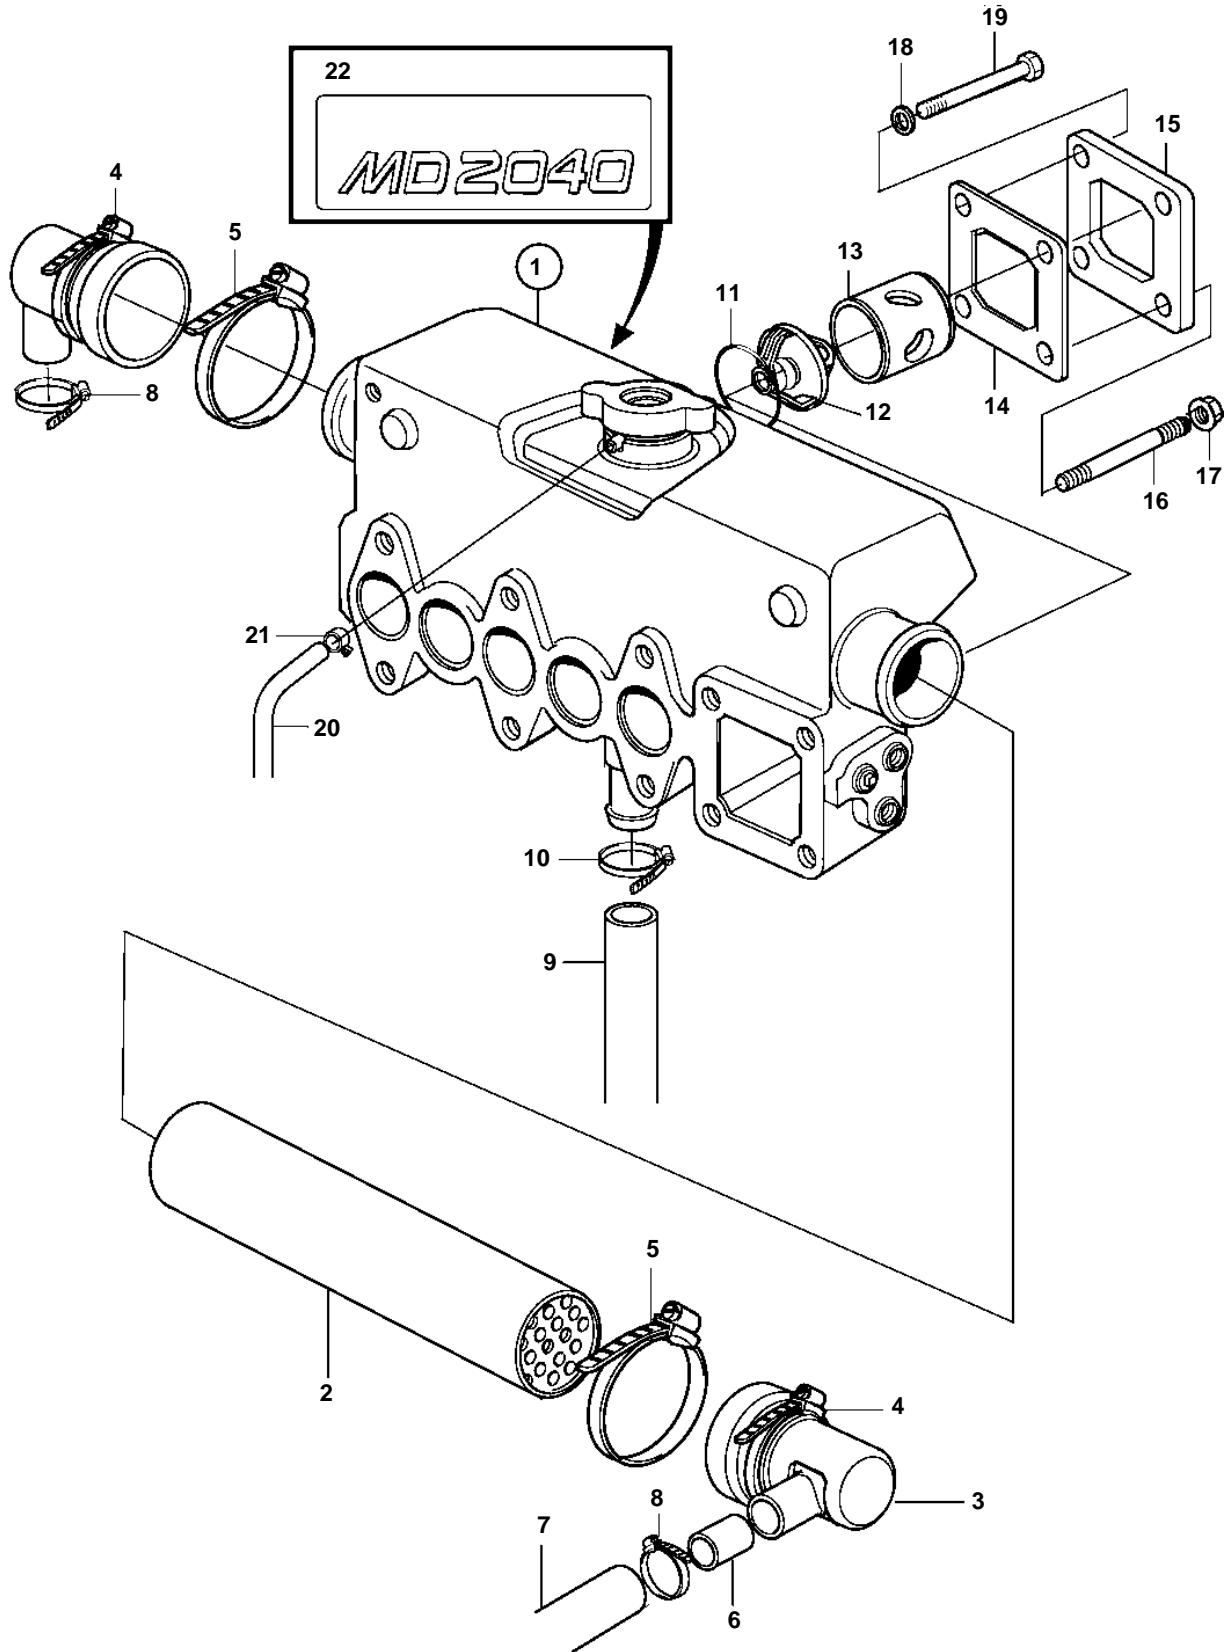

MD2040C, MD2040D

MD2040C, MD2040D

REF	PART NO.	QTY	DESCRIPTION	NOTES
1		1	Heat exchanger Comps. not spec.	
2	3581932	1	Heat exchanger eleme	
3	3580522	2	Cover	
4	872531	2	Hose clamp	
5	853012	2	Hose clamp	
6	3580328	1	Tube	
7	3580526	1	Hose	Sea water pump-heat exchanger.
8	961667	2	Hose clamp	
9	3580527	1	Hose	Circulation pump-heat exchanger.
10	961667	2	Hose clamp	
11	3580514	1	Sealing ring	
12	3580365	1	Thermostat	
13	3580515	1	Spacer sleeve	
14	3583780	1	Gasket	(3580516)
15	3580517	1	Cover	
16	3580520	2	Stud	
17	945407	2	Flange nut	
18	861913	2	Spring washer	
19	3580518	2	Screw	
20	3580529	1	Hose	
21	961662	1	Clamp	
22		1	Decal	