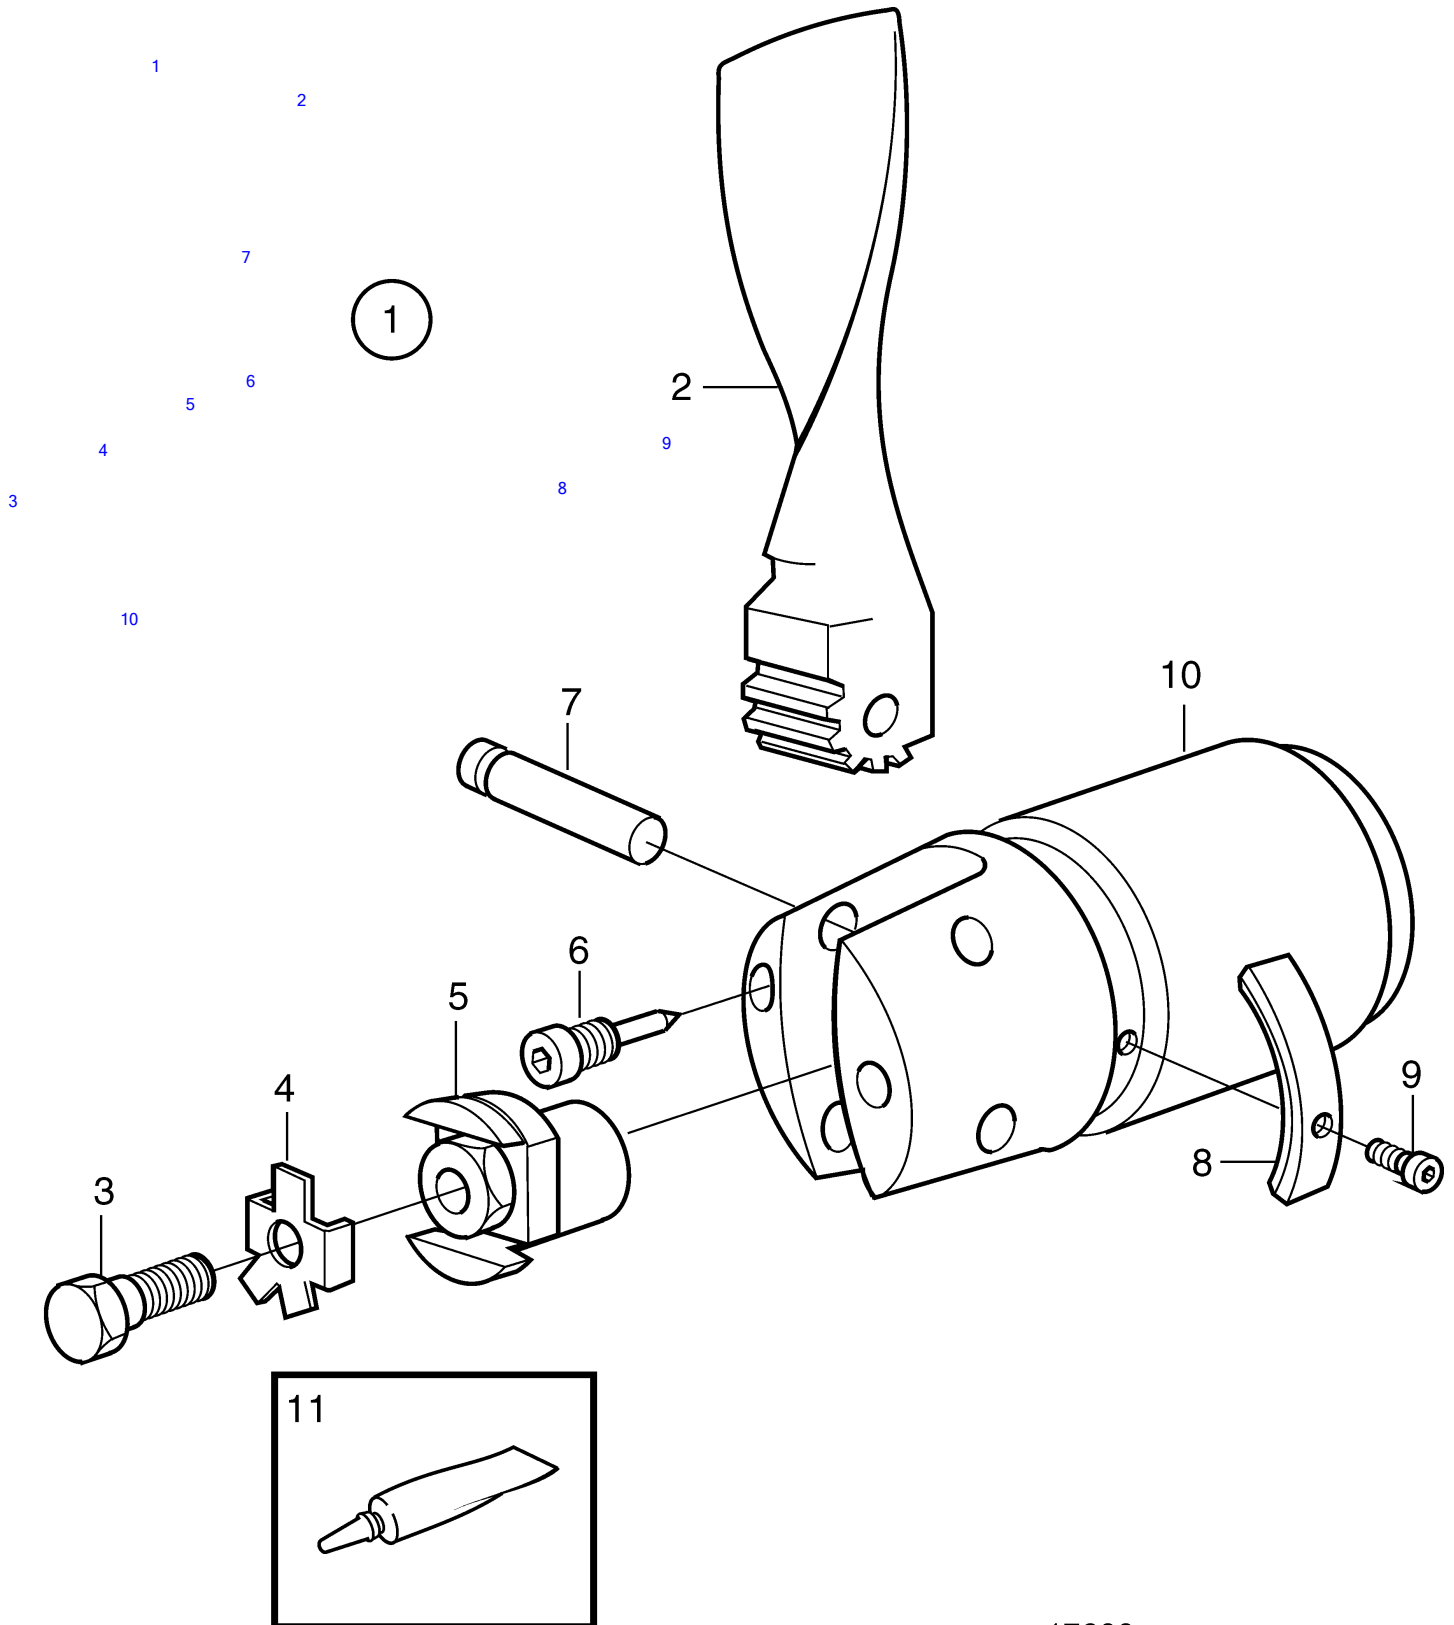

MD2010B, MD2020B, MD2030B, MD2040B

17688

MD2010B, MD2020B, MD2030B, MD2040B

REF	PART NO.	QTY	DESCRIPTION	SEE SEC.	NOTES
1	(3858507)	1	Propeller		14x8 (3855562), Obsolete part
	(3858508)	1	Propeller		15x9 (3855563), Obsolete part
	(3858510)	1	Propeller		16x11 (3855565), Obsolete part
	(3858512)	1	Propeller		17x14 (3855567), Obsolete part
2	872876	1	• Propeller		14x6
	872877	1	• Propeller		14X8
	872878	1	• Propeller		15x9
	872880	1	• Propeller		16x11
	872881	1	• Propeller		17X13
	873536	1	• Propeller blade kit		17X14
	872882	1	• Propeller		17x15
	(873537)	1	• Propeller blade kit		17x17, Obsolete part
3	946730	1	• Hexagon screw		
4	3851994	1	• Lock washer		
5	3584466	1	• Propeller nut		(3851993)
6	3855529	2	• Screw		
7	3855528	2	• Shaft		
8	3858399	1	• Zinc anode kit		
	3858400	1	• Magnesium anode kit		
9	963677	3	• • Hex. socket screw		
10	828250	1	Lubricating grease		25G
			• Bulletin P-18-4-6	P-18-4-6-EN	Water resistant grease for grease gun