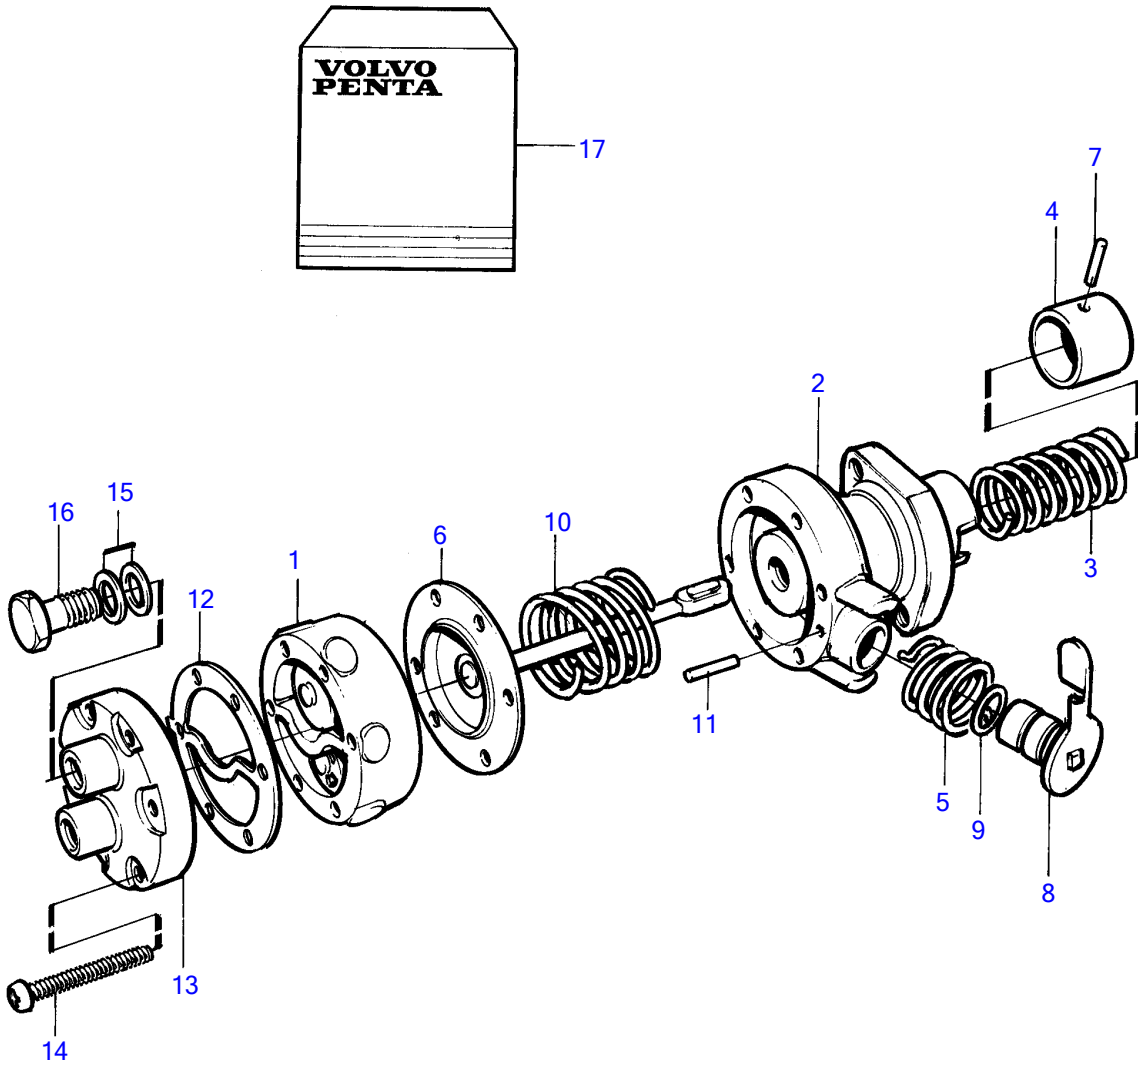

MD2010B, MD2020B, MD2030B, MD2040B

15133

MD2010B, MD2020B, MD2030B, MD2040B

REF	PART NO.	QTY	DESCRIPTION	NOTES
1	3580100	1	Feed pump	
2		1	• Housing	
3		1	• Spring	Included in overhaul kit.
4	(3580192)	1	• Tappet	Obsolete part
5		1	• Spring	Included in overhaul kit.
6		1	• Diaphragm	Included in overhaul kit.
7		1	• Pin	Included in overhaul kit.
8		1	• Lever	Included in overhaul kit.
9	3580197	1	• O-ring	Included in overhaul kit.
10		1	• Spring	Included in overhaul kit.
11		1	• Pin	Included in overhaul kit.
12	3580200	1	• Gasket	Included in overhaul kit.
13		1	• Cover	
14	(3580202)	6	• Screw	Obsolete part
15	11992	4	• Gasket	(3580203)
16	3580204	2	• Hollow screw	
17	(876688)	1	Repair kit	Obsolete part