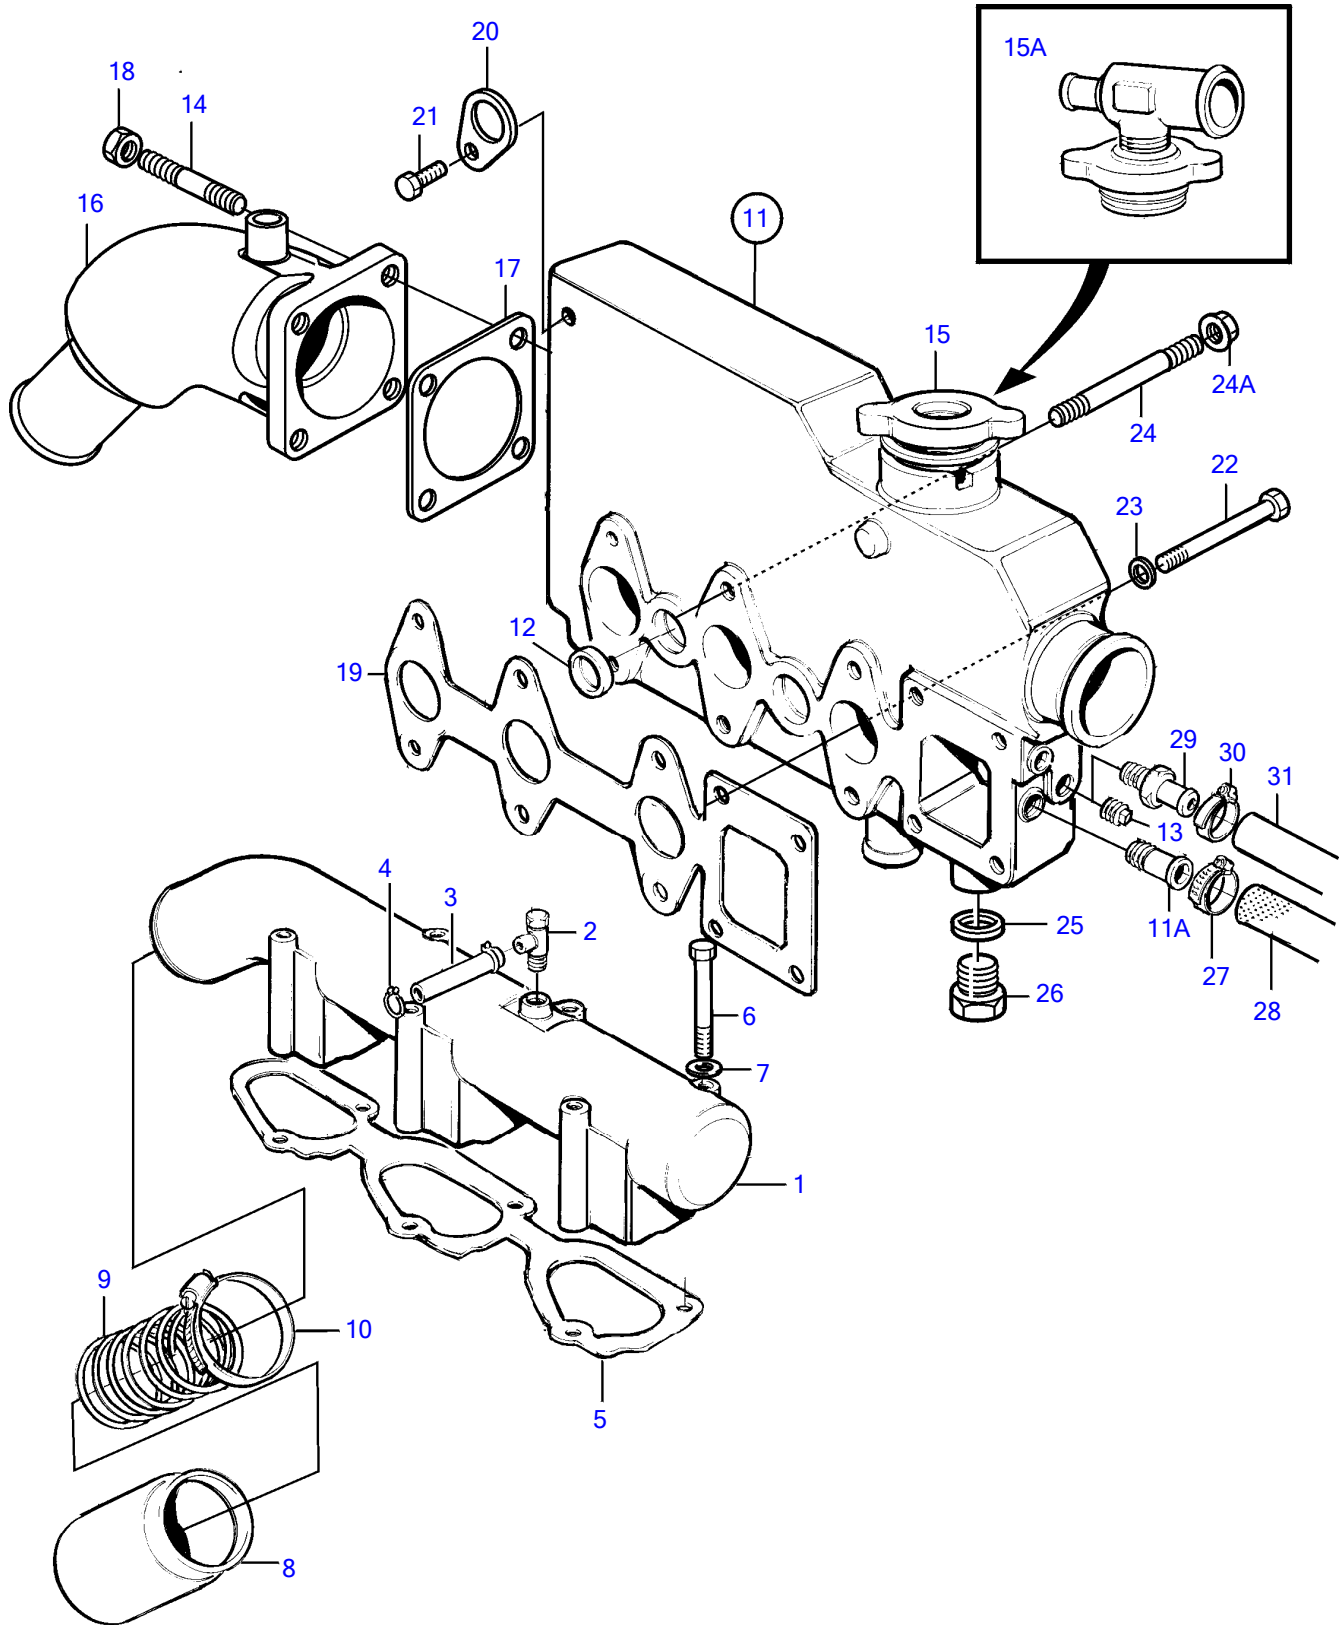

MD2040B

MD2040B

REF	PART NO.	QTY	DESCRIPTION	SEE SEC.	NOTES
1	3580503	1	Inlet pipe		
2	(3580504)	1	Hose connection		Obsolete part
3	3580505	1	Hose		
4	961662	2	Hose clamp		
5	3580507	1	Intake gasket		
6	1346183	6	Screw		
7	861913	6	Spring washer		
8	3580509	1	Filter		
9	3580510	1	Spring		
10	961672	1	Hose clamp		
11	861769	1	Heat exchanger housi		
11A	3580513	1	• Hose connection		
12	3580302	3	• Plug		
13		1	• Plug		
14	953042	4	Stud		
15	861905	1	Filler cap		
15A		1	Lock	573	When separate expansion tank is being used., Alt
16	861906	1	Exhaust riser		
17	861907	1	Gasket		
18	948645	4	Flange lock nut		
19	3580512	1	Gasket		
20	(861869)	1	Lifting eye		Obsolete part
21	861870	1	Screw		
22	3580518	6	Screw		
23	861913	6	Spring washer		
24	3580519	2	Stud		
24A	945407	2	Flange nut		
25	861917	2	Washer		
26	861918	2	Plug		
27	961665	1	Hose clamp		
28	3580528	1	Rubber hose		Heat exchanger-water pump.
29	976040	1	Hose nipple		Hot water outlet.
30	961665	1	Hose clamp		
31	952969	X	Hose		